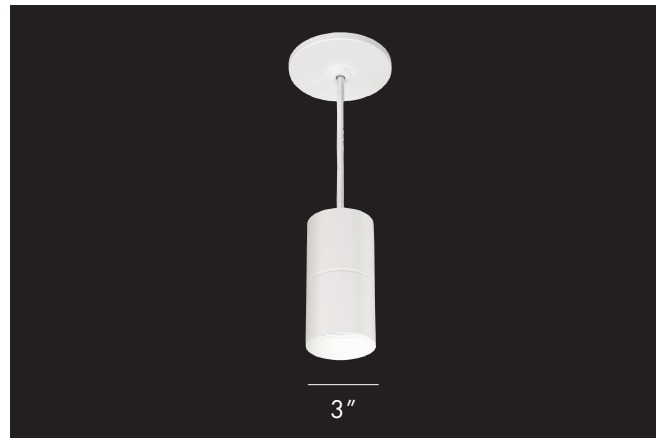

THREE PRODUCT FAMILIES

1 NanoLED® Cylinders
Compliments NanoLED® recessed downlights. It's our smallest cylinder diameter.

2 BeveLED Mini® Cylinder
Cylinder version of the beloved BeveLED Mini® recessed downlight, this high-performance light comes in square and round cylinders.