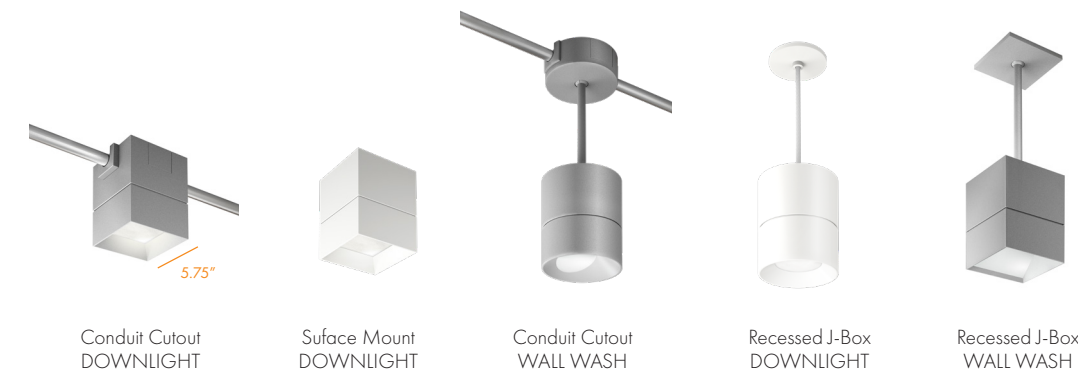

1.375" MICRO™ Pendant

- OPTIONS**
 Cells, 2, 4, 6, 8, 12
 Conduit Cutout Canopy
 Recessed J-Box Canopy
 Rigid Stem Pendant
 Downlight
 Wall Wash

3" NanoLED® Cylinder and NanoLED® Glow Cylinder

- OPTIONS**
 Length 6", 10"
 Glass Length 2", 3"
 Conduit Cutout Canopy
 Recessed J-Box Canopy
 Surface Mount
 Rigid Stem Pendant
 Cable Suspension
 Downlight

Lengths available throughout product line

3.5" BeveLED Mini® Cylinder

- OPTIONS**
 Length 8", 10"
 Adjustable Length 6", 8", 10"
 Conduit Cutout Canopy
 Recessed J-Box Canopy
 Surface Mount
 Rigid Stem Pendant
 Cable Suspension
 Downlight
 Wall Wash

Color Select available in 10" length only. Infinite Color+ available with remote driver only.

5.75" BeveLED BLOCK®

- OPTIONS**
 Length 8", 10"
 Conduit Cutout Canopy
 Recessed J-Box Canopy
 Surface Mount
 Rigid Stem Pendant
 Cable Suspension
 Downlight
 Wall Wash