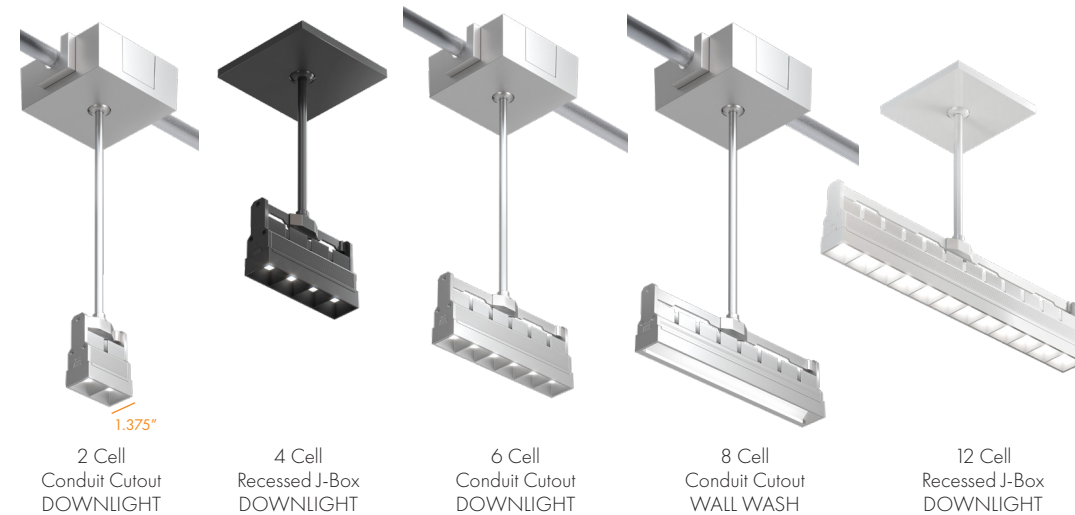

A SOLUTION FOR

EVERY PROJECT

Color Technology Legend

- CLASSIC WHITE®
- WARM GLOW® DIMMING
- COLOR SELECT®
- INFINITE COLOR+

Mounting Legend

CONDUIT CUTOUT MOUNT Pendant Canopy Surface Mount	FLAT CANOPY MOUNT Aircraft Cable Pendant Cable Pendant Rigid Stem Pendant	SURFACE MOUNT Surface Mount	INTERCHANGEABLE KEYS Conduit Cutout Key Solid Key

1.375" MICRO™ Pendant

1. **OPTIONS**
   Cells, 2, 4, 6, 8, 12
   Conduit Cutout Canopy
   Recessed J-Box Canopy
   Rigid Stem Pendant
   Downlight
   Wall Wash

3" NanoLED® Cylinder and NanoLED® Glow Cylinder

1. **OPTIONS**
   Length 6", 10"
   Glass Length 2", 3"
   Conduit Cutout Canopy
   Recessed J-Box Canopy
   Surface Mount
   Rigid Stem Pendant
   Cable Suspension
   Downlight