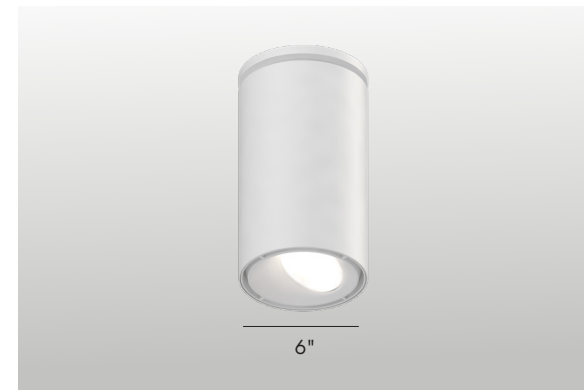

COLOR TECHNOLOGY

- Classic White®
- Warm Glow® Dimming*
- Color Select® Tunable White*
- Infinite Color+®*

FUNCTION

- Downlight
- Wall Wash
- Cross Baffle

SOURCE LUMENS 1150 - 4150

DELIVERED LUMENS 650 - 3450

WATTAGE 9W - 36W

CYLINDER 10" Length, 12" For Cross Baffle

BEAM DISTRIBUTION 25° - 90°

Power over Ethernet

TRIM FINISHES

- White
- Bronze
- Black
- Grey
- Conduit Silver
- Satin Nickel

+ Anti-Microbial and Custom Colors Available

BeveLED® 2.2 Adjustable Cylinder

Power, Performance, and Invisibly Adjusts. USAI Lighting's patented design is the coolest thing you'll never see.

INSIDE: The BeveLED 2.2 Adjustable Cylinder allows for an internal lockable 30° tilt and 362° rotation.

OUTSIDE: It remains still and retains a consistent, BeveLED Cylinder family aesthetic.