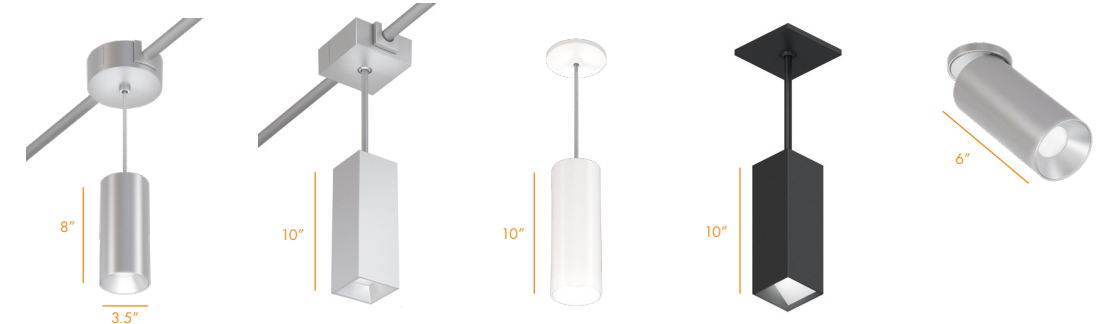

Mounting Legend

CONDUIT CUTOUT MOUNT  Pendant Canopy Surface Mount	FLAT CANOPY MOUNT  Aircraft Cable Pendant Cable Pendant Rigid Stem Pendant	SURFACE MOUNT  Surface Mount	INTERCHANGEABLE KEYS  Conduit Cutout Key Solid Key
---	---	--	---

1.375" MICRO™ Pendant

- OPTIONS**
 Cells, 2, 4, 6, 8, 12
 Conduit Cutout Canopy
 Recessed J-Box Canopy
 Rigid Stem Pendant
 Downlight
 Wall Wash

3" NanoLED® Cylinder and NanoLED® Glow Cylinder

- OPTIONS**
 Length 6", 10"
 Glass Length 2", 3"
 Conduit Cutout Canopy
 Recessed J-Box Canopy
 Surface Mount
 Rigid Stem Pendant
 Cable Suspension
 Downlight

Lengths available throughout product line

3.5" BeveLED Mini® Cylinder

- OPTIONS**
 Length 8", 10"
 Adjustable Length 6", 8", 10"
 Conduit Cutout Canopy
 Recessed J-Box Canopy
 Surface Mount
 Rigid Stem Pendant
 Cable Suspension
 Downlight
 Wall Wash