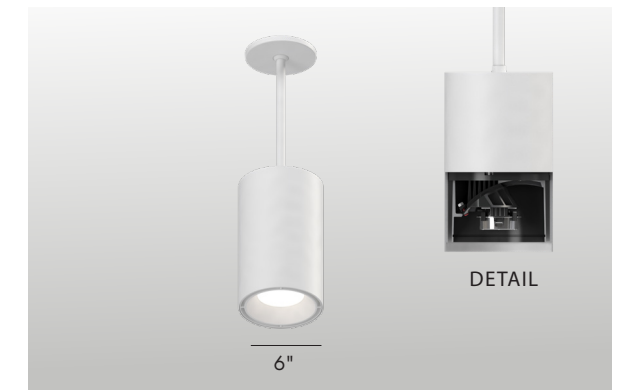

TRIM FINISHES

- White
- Bronze
- Black
- Grey
- Conduit Silver
- Satin Nickel

+ Anti-Microbial and Custom Colors Available

BeveLED® 2.2 Adjustable Cylinder

Power, Performance, and Invisibly Adjusts. USAI Lighting's patented design is the coolest thing you'll never see.

INSIDE: The BeveLED 2.2 Adjustable Cylinder allows for an internal lockable 30° tilt and 362° rotation.

OUTSIDE: It remains still and retains a consistent, BeveLED Cylinder family aesthetic.

COLOR TECHNOLOGY