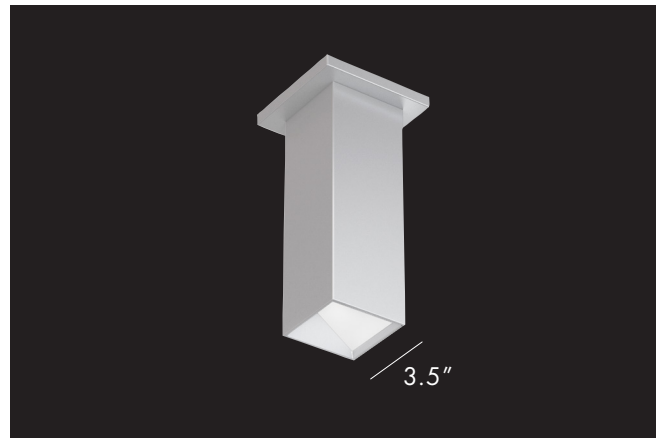

THREE PRODUCT FAMILIES

1 NanoLED® Cylinders
Compliments NanoLED® recessed downlights. It's our smallest cylinder diameter.

2 BeveLED Mini® Cylinder
Cylinder version of the beloved BeveLED Mini® recessed downlight, this high-performance light comes in square and round cylinders.