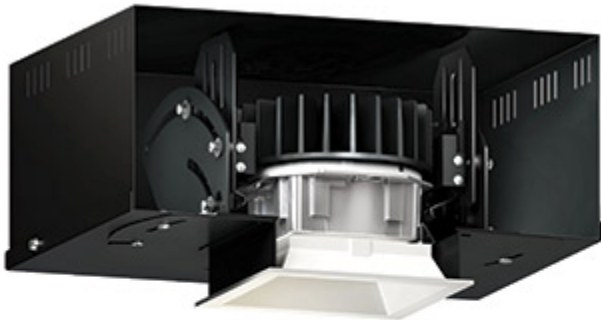

Products+Services

Solutions

10.01.14 by Jeff Ferenc

Vendors offer a wide selection of new lighting, infection prevention and carpeting products for the health care environment.

Lighting

Bright choice

Color Select is a proprietary LED technology that allows users to adjust white light in recessed fixtures over the broadest possible color temperature range, from 2200K (similar to candlelight) to 6000K (like mercury vapor). Users can control intensity from 100 percent down to 0.1 percent, using either standard roomside dimmers or programmable apps and control systems.