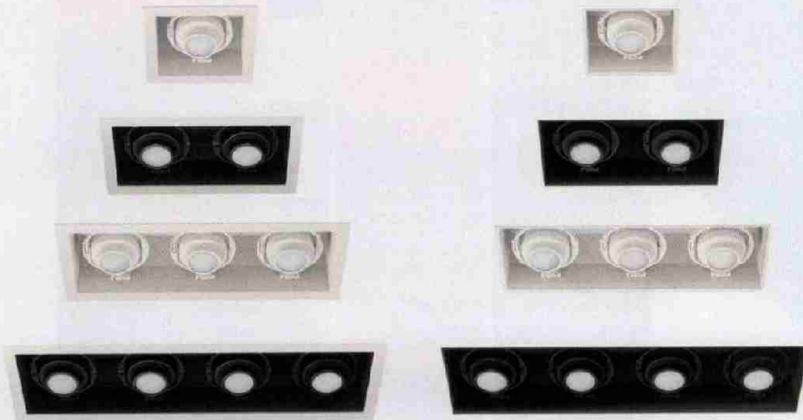

## VMSD SHOWROOM *Lighting*

**USAI Lighting**  
[usailighting.com](http://usailighting.com)

Along with seven beam-spread options, the **NanoLED Multi** features four independently lockable heads. Comes with a range of dimming driver options, while up to 1150 lumens are delivered from each source.