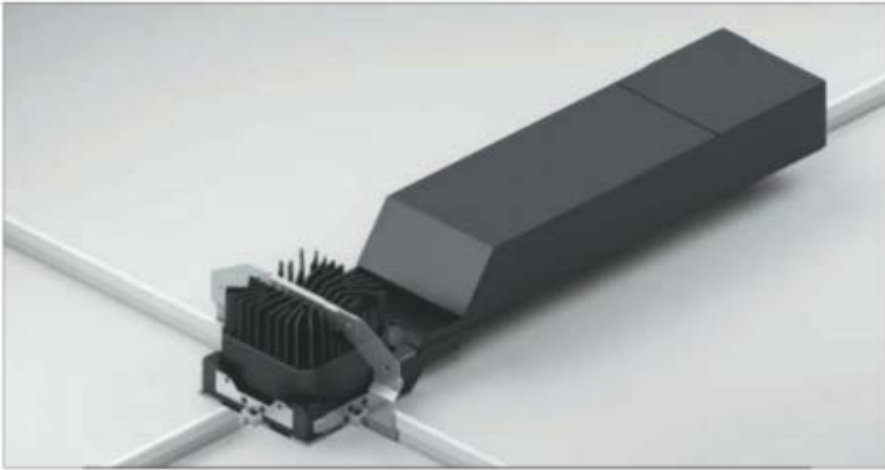

CATEGORY: DOWNLIGHTS

USAI Lighting
USAI Connect

USAI Connect offers exact fixture placement in an Armstrong ceiling grid to seamlessly integrate recessed downlights. Available as a recessed, adjustable and wall wash option, the fixture is also available in the BeveLED, SilverLED and True Zero trim styles. It's also compatible with Warm Glow Dimming and Color Select.

→ Visit www.usalighting.com or Circle 296.

Judges' Comments: "Forward-looking and creative concept. Very easy to implement."