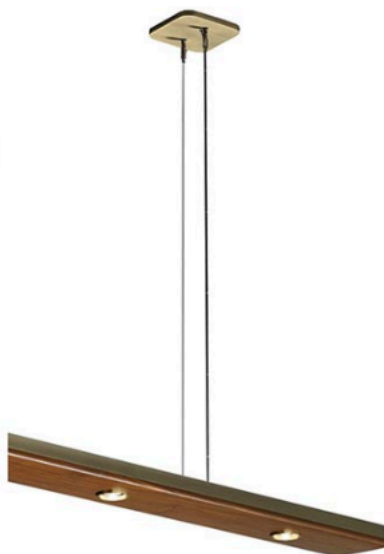

NEW **Modular AL**
Metal Wall Panel System

[ARCHITECTURAL PRODUCTS](#) | [ARCHITECTURAL TECHNOLOGY](#) | [ARCHITECT CONTINUING EDUCATION](#) | [PRODUCTS BY TYPE](#) | [LIGHTING & ELECTRICAL](#) | [LIGHTING DESIGN](#)

New Lighting Products for Spring 2024

the Little Twos

Small and powerful, USAI's latest downlights include a 2"-aperture recessed pinhole (above) and a 2"-diameter cylinder, available as a pendant or for surface mounting. Both styles offer up to 2,000 lumens with minimal glare, as well as numerous options for trim style and configuration, beam spread, housing, drivers, and adjustability.