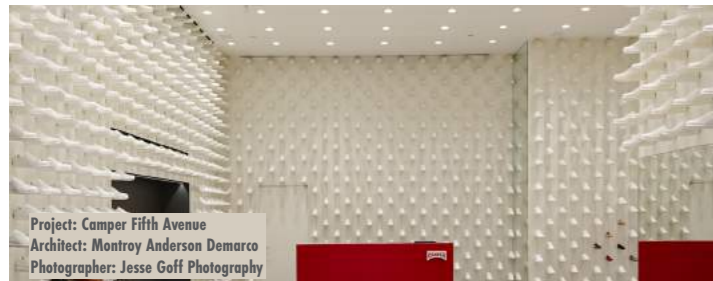

Project: One Five One
Lighting Design: Loop Lighting
Architect: STUDIOS architecture
Photograph: @Jeremy Frechette

Enhance The Way People Live, Work & Play with USAI's LED Color Choices

Project: Camper Fifth Avenue
Architect: Montroy Anderson Demarco
Photographer: Jesse Goff Photography