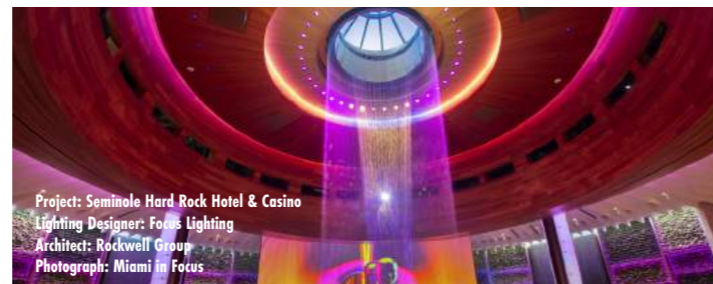

Project: Seminole Hard Rock Hotel & Casino
Lighting Designer: Focus Lighting
Architect: Rockwell Group
Photograph: Miami in Focus

Warm Glow® Dimming 2700K | 3000K | 3500K

Utilizing USAI's patented proprietary algorithm and circuitry, Warm Glow Dimming precisely mimics the black body curve of a standard 100WA19 lamp by gradually transitioning from 2700K, 3000K or 3500K down to 2200K. The result is virtually indistinguishable from an incandescent light source.

Infinite Color+® ∞ Infinite choices

Enjoy complete freedom to design and define your own perfect architectural white light source, and then augment with the colors of your choice for a tailored look. Take advantage of full color plus white light flexibility with our RGBW products and DMX512 controls.

Mini Scale with Super Sized Performance

Small yet powerful, BeveLED Mini Complete delivers over 2000 lumens from a mere 3" aperture. Fixture-to-fixture color consistency is assured, and each product is rigorously tested for dimming compatibility with major architectural control systems. BeveLED Mini Complete is ideal for installation in retail stores, museums, restaurants, hotels and high-end residential projects.

Downlight

Trimmed		Trimless		Millwork	
B3SDF	B3RDF	B3SDL	B3RDL	B3SDM	B3RDM

LED Color Choices	Wattage	Source Lumens	Delivered Lumens
Classic White®	9W - 20W	1175 - 2475	925 - 2025
Warm Glow® Dimming	15W - 20W	1350 - 1800	1025 - 1425
Color Select®	12W - 18W	925 - 1200	775 - 1075
Infinite Color+®	18W	1200	925 - 1000

Downlight - Deep Regress

Trimmed		Trimless		Millwork	
B3SCF	B3RCF	B3SCL	B3RCL	B3SCM	B3RCM

LED Color Choices	Wattage	Source Lumens	Delivered Lumens
Classic White®	9W - 20W	1175 - 2475	700 - 1450
Warm Glow® Dimming	15W - 20W	1350 - 1800	725 - 1025
Color Select®	12W - 18W	925 - 1200	550 - 775
Infinite Color+®	18W	1200	725 - 800

Adjustable

Trimmed		Trimless		Millwork	
B3SAF	B3RAF	B3SAL	B3RAL	B3SAM	B3RAM

LED Color Choices	Wattage	Source Lumens	Delivered Lumens
Classic White®	9W - 20W	1175 - 2475	650 - 1375
Warm Glow® Dimming	15W - 20W	1350 - 1800	675 - 975
Color Select®	12W - 18W	925 - 1200	500 - 775
Infinite Color+®	18W	1200	625 - 675

Wall Wash

Trimmed		Trimless		Millwork	
B3SWF	B3RWF	B3SWL	B3RWL	B3SWM	B3RWM

LED Color Choices	Wattage	Source Lumens	Delivered Lumens
Classic White®	9W - 20W	1175 - 2475	625 - 1450
Warm Glow® Dimming	15W - 20W	1350 - 1800	775 - 1275
Color Select®	12W - 18W	925 - 1200	550 - 825
Infinite Color+®	18W	1200	825 - 850