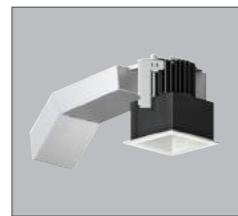

Install-From-Below Retrofit Housing

5 Year Warranty

2-Step MacAdam Ellipse for Fixture-to-Fixture Color Consistency

Interchangeable Reflector System

3" Aperture Round and Square

Shallow Fit BabyLED® Housings Less Than 3" Tall