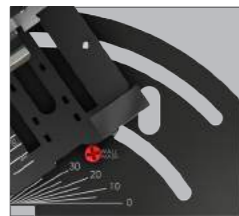

BeveLED Mini® Complete Features At A Glance

One Housing. Three Functions. Downlight, Adjustable and Wall Wash.