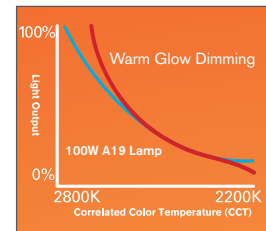

2-Step MacAdam Ellipse for Fixture-to-Fixture Color Consistency

5 Year Warranty

Color Technologies

Warm Glow® Dimming

Warm Glow Dimming provides warmth and glow once possible only in dimmed incandescent sources. Utilizing our patented proprietary algorithm and circuitry, Warm Glow Dimming technologies precisely mimic the black body curve of a standard 100W A19 lamp by gradually transitioning from 2700K, 3000K or 3500K down to 2200K. The result is virtually indistinguishable from an incandescent light source.

Compatible with a variety of standard controls

Mini scale with super-sized performance

Small yet powerful, BeveLED Mini delivers more than 1100 lumens and 64 lm/W from a mere 3" optical aperture.

BeveLED Mini is capable of delivering a perfect 10-degree beam equal to any MR-16 or metal halide source, with medium (25°-35°) and wide (50°) beams for more uniform ambient light. Fixture-to-fixture color consistency is assured, and each product is rigorously tested for dimming compatibility with major architectural control systems. BeveLED Mini is ideal for installation in retail stores, museums, restaurants, hotels and high-end residential projects.

Downlight

DOWNLIGHT 	14 Watts		20 Watts	
		80+ CRI	90+ HIGH CRI	80+ CRI
Lumens per Watt	64	52	53	43
Source Lumens	1100	825	1500	1050
Delivered Lumens	900	725	1150	925
Color Consistency	 2-Step MacAdam Ellipse			
25°, 35°, 50° Beam Options				

Adjustable

ADJUSTABLE 	14 Watts		20 Watts	
		80+ CRI	90+ HIGH CRI	80+ CRI
Lumens per Watt	45	36	37	30
Source Lumens	1100	825	1500	1050
Delivered Lumens	625	500	800	650
Center Beam Candle Power (10°) 	7825	6250	10050	8025
Color Consistency	 2-Step MacAdam Ellipse			
10° and 25° Beam Options				