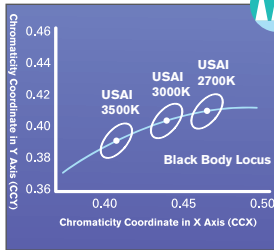

2-Step MacAdam Ellipse for Fixture-to-Fixture Color Consistency

5 Year Warranty

Color Technologies

Warm Glow® Dimming

Warm Glow Dimming provides warmth and glow once possible only in dimmed incandescent sources. Utilizing our patented proprietary algorithm and circuitry, Warm Glow Dimming technologies precisely mimic the black body curve of a standard 100W A19 lamp by gradually transitioning from 2700K, 3000K or 3500K down to 2200K. The result is virtually indistinguishable from an incandescent light source.

Compatible with a variety of standard controls

Mini scale with super-sized performance

Small yet powerful, BeveLED Mini delivers more than 1100 lumens and 64 lm/W from a mere 3" optical aperture.

BeveLED Mini is capable of delivering a perfect 10-degree beam equal to any MR-16 or metal halide source, with medium (25°-35°) and wide (50°) beams for more uniform ambient light. Fixture-to-fixture color consistency is assured, and each product is rigorously tested for dimming compatibility with major architectural control systems. BeveLED Mini is ideal for installation in retail stores, museums, restaurants, hotels and high-end residential projects.