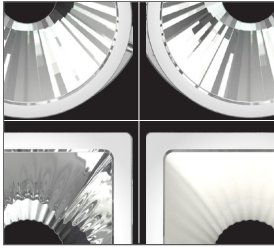

USAI[®]
Lighting

BeveLED[®] MINI

BeveLED Mini shown actual size

Precision Lighting

-  Warm Glow[®] Dimming
-  Color Select[®]
-  Color Harmony[®]
-  Point Perfect[®]
-  Shallow Fit[®]

One Housing. Three Functions. Downlight, Adjustable and Wall Wash.

Adjustable Accessory Holder

Toolless Light Engine Replacement

Interchangeable Reflector System: 10°- 50°

Shallow Fit Flat Housings Less Than 4" Tall

Point Perfect 10° Beam Option

Trimless Millwork Option for Round and Square Trims

2-Step MacAdam Ellipse for Fixture-to-Fixture Color Consistency

5 Year Warranty

Color Technologies

Warm Glow® Dimming

Warm Glow Dimming provides warmth and glow once possible only in dimmed incandescent sources. Utilizing our patented proprietary algorithm and circuitry, Warm Glow Dimming technologies precisely mimic the black body curve of a standard 100W A19 lamp by gradually transitioning from 2700K, 3000K or 3500K down to 2200K. The result is virtually indistinguishable from an incandescent light source.

Compatible with a variety of standard controls

Mini scale with super-sized performance

Small yet powerful, BeveLED Mini delivers more than 1100 lumens and 64 lm/W from a mere 3" optical aperture.

BeveLED Mini is capable of delivering a perfect 10-degree beam equal to any MR-16 or metal halide source, with medium (25°-35°) and wide (50°) beams for more uniform ambient light. Fixture-to-fixture color consistency is assured, and each product is rigorously tested for dimming compatibility with major architectural control systems. BeveLED Mini is ideal for installation in retail stores, museums, restaurants, hotels and high-end residential projects.