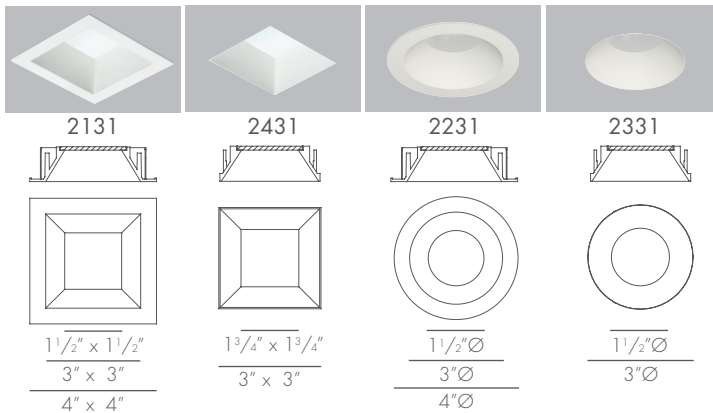

Adjustable