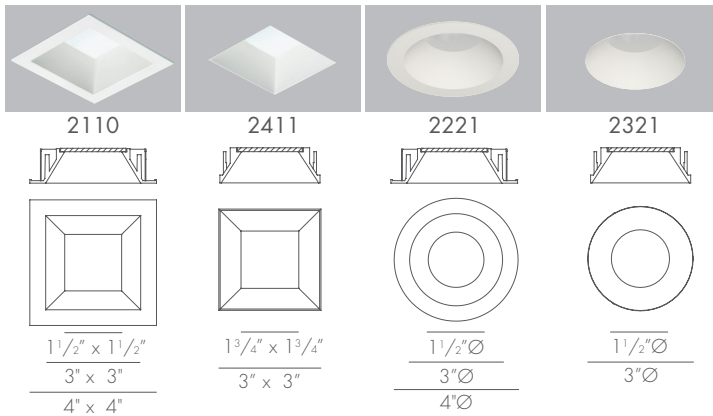

Mini scale with super-sized performance

Small yet powerful, BeveLED Mini delivers more than 1100 lumens and 64 lm/W from a mere 3" optical aperture.

BeveLED Mini is capable of delivering a perfect 10-degree beam equal to any MR-16 or metal halide source, with medium (25°-35°) and wide (50°) beams for more uniform ambient light. Fixture-to-fixture color consistency is assured, and each product is rigorously tested for dimming compatibility with major architectural control systems. BeveLED Mini is ideal for installation in retail stores, museums, restaurants, hotels and high-end residential projects.

Downlight