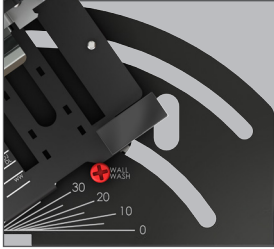

USAI[®]
Lighting

BeveLED[®] MINI

BeveLED Mini shown actual size

Precision Lighting

-  Warm Glow[®] Dimming
-  Color Select[®]
-  Color Harmony[®]
-  Point Perfect[®]
-  Shallow Fit[®]

One Housing. Three Functions. Downlight, Adjustable and Wall Wash.

Adjustable Accessory Holder

Toolless Light Engine Replacement

Interchangeable Reflector System: 10°- 50°

Shallow Fit Flat Housings Less Than 4" Tall

Point Perfect 10° Beam Option

Trimless Millwork Option for Round and Square Trims

2-Step MacAdam Ellipse for Fixture-to-Fixture Color Consistency

5 Year Warranty

Color Technologies

Warm Glow® Dimming

Warm Glow Dimming provides warmth and glow once possible only in dimmed incandescent sources. Utilizing our patented proprietary algorithm and circuitry, Warm Glow Dimming technologies precisely mimic the black body curve of a standard 100W A19 lamp by gradually transitioning from 2700K, 3000K or 3500K down to 2200K. The result is virtually indistinguishable from an incandescent light source.

Compatible with a variety of standard controls

Mini scale with super-sized performance

Small yet powerful, BeveLED Mini delivers more than 1100 lumens and 64 lm/W from a mere 3" optical aperture.

BeveLED Mini is capable of delivering a perfect 10-degree beam equal to any MR-16 or metal halide source, with medium (25°-35°) and wide (50°) beams for more uniform ambient light. Fixture-to-fixture color consistency is assured, and each product is rigorously tested for dimming compatibility with major architectural control systems. BeveLED Mini is ideal for installation in retail stores, museums, restaurants, hotels and high-end residential projects.