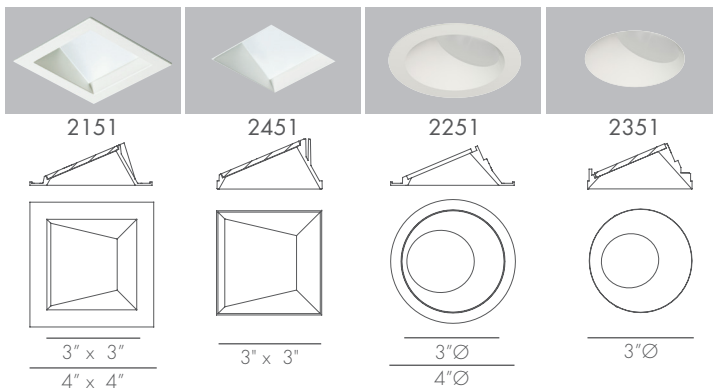

Mini scale with super-sized performance

Small yet powerful, BeveLED Mini delivers more than 1100 lumens and 64 lm/W from a mere 3" optical aperture.

BeveLED Mini is capable of delivering a perfect 10-degree beam equal to any MR-16 or metal halide source, with medium (25°-35°) and wide (50°) beams for more uniform ambient light. Fixture-to-fixture color consistency is assured, and each product is rigorously tested for dimming compatibility with major architectural control systems. BeveLED Mini is ideal for installation in retail stores, museums, restaurants, hotels and high-end residential projects.

Downlight

DOWNLIGHT	14 Watts		20 Watts		
		80+ CRI	90+ HIGH CRI	80+ CRI	90+ HIGH CRI
Lumens per Watt	64	52	53	43	
Source Lumens	1100	825	1500	1050	
Delivered Lumens	900	725	1150	925	
Color Consistency	2-Step MacAdam Ellipse				
25°, 35°, 50° Beam Options					

Adjustable

ADJUSTABLE	14 Watts		20 Watts		
		80+ CRI	90+ HIGH CRI	80+ CRI	90+ HIGH CRI
Lumens per Watt	45	36	37	30	
Source Lumens	1100	825	1500	1050	
Delivered Lumens	625	500	800	650	
Center Beam Candle Power (10°)	7825	6250	10050	8025	
Color Consistency	2-Step MacAdam Ellipse				
10° and 25° Beam Options					

Wall Wash

WALL WASH	14 Watts		20 Watts		
		80+ CRI	90+ HIGH CRI	80+ CRI	90+ HIGH CRI
Lumens per Watt	46	38	40	31	
Source Lumens	1100	825	1500	1050	
Delivered Lumens	650	525	850	675	
Color Consistency	2-Step MacAdam Ellipse				

*All data shown is for BeveLED Mini, 3000K. For Warm Glow Dimming and Color Select data check our website: usaighting.com.

BeveLED Awards and Recognition