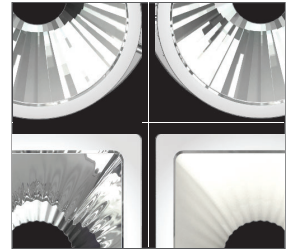

Interchangeable Reflector System: 10°– 90°