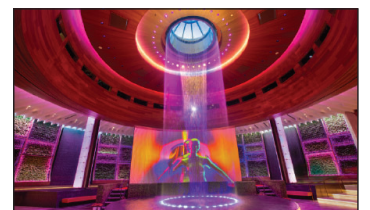

Photo: @Jeremy Frechette

Infinite Color+®

Enjoy complete freedom to design and define your own perfect architectural white light source, and then augment with the colors of your choice for a tailored look. Take advantage of full color plus white light flexibility with our RGBW products and DMX512 controls.