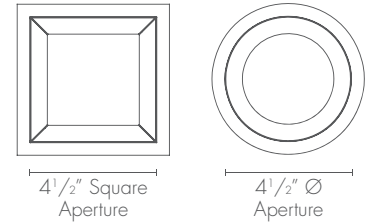

Photo: Miami in Focus

The Best Just Got Better

Introducing BeveLED 2.2, the newest generation of BeveLED LED downlights with 4.5" apertures. Product enhancements include Field Flexibility between trimmed, trimless and millwork for easy conversions in the field, comprehensive wet location ratings for bathrooms and showers, clear overspray protectors for installation convenience and premium 1% dimming – all provided standard. With our full family platform and iconic BeveLED look, BeveLED 2.2 provides everything you have come to expect, from USAI and more.