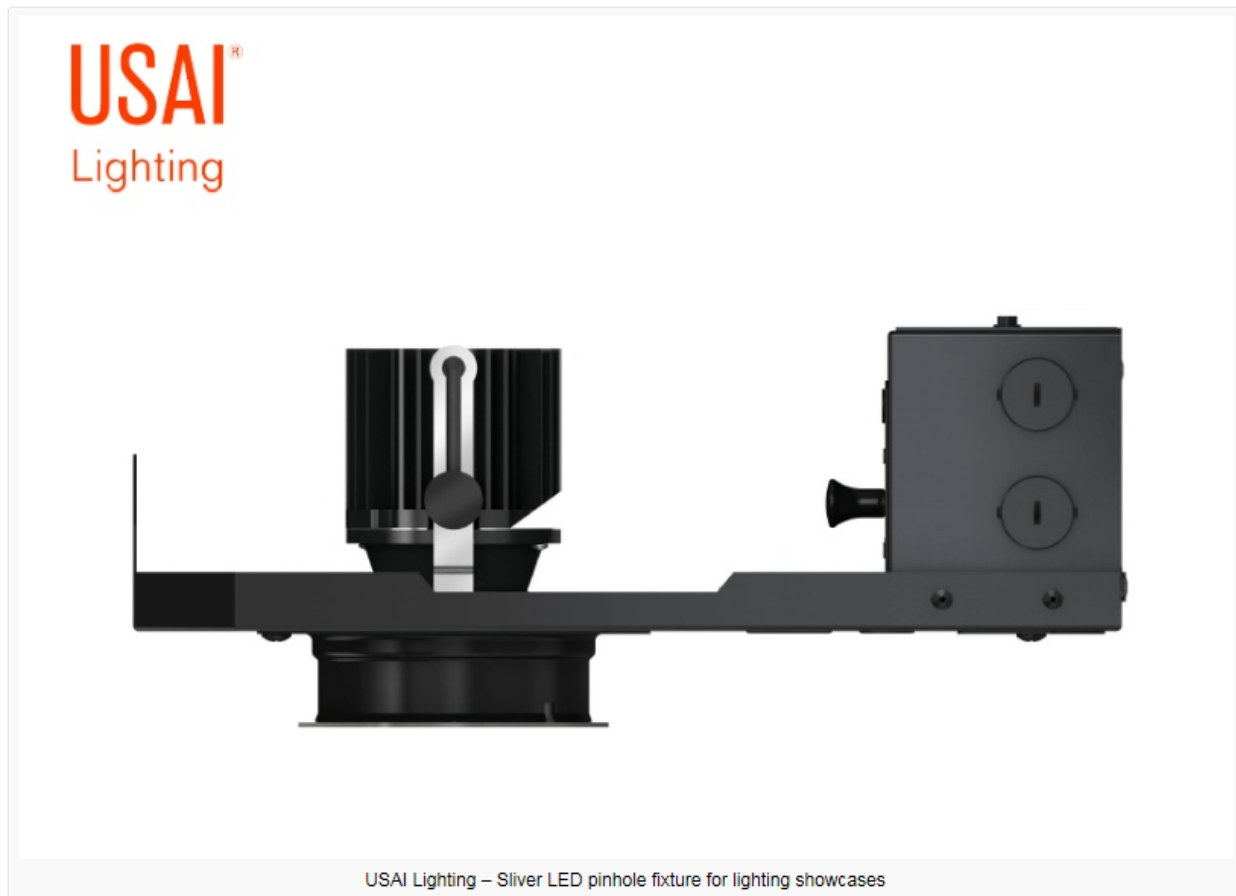

### COME INTO FOCUS with Sliver LED from USAI Lighting

on July 1, 2016 in LED Lighting Luminaires and Fixtures

Article Type: Press Releases

COME INTO FOCUS...In a world full of distractions, the newly developed SliverLED from USAI Lighting elegantly spotlights works of art or display case products with a single, consistent cascading beam of light. The highest performing recessed LED pinhole available, it delivers more than 1,200 lumens at 90 lumens per watt from a minuscule 1-3/4" aperture, precisely illuminating areas within any residential, commercial or retail space. And, with a lower housing profile than most other pinhole fixtures at 4-1/8", SliverLED can be easily installed in any tight plenum space. USAI offers SliverLED in a variety of trims, including white, metalized gray, statuary bronze and flat black, plus with a variety of primers to match custom ceiling colors. For more information visit [www.usailighting.com](http://www.usailighting.com) [facebook.com/usailighting](https://www.facebook.com/usailighting) [linkedin.com/company/usai-lighting](https://www.linkedin.com/company/usai-lighting)