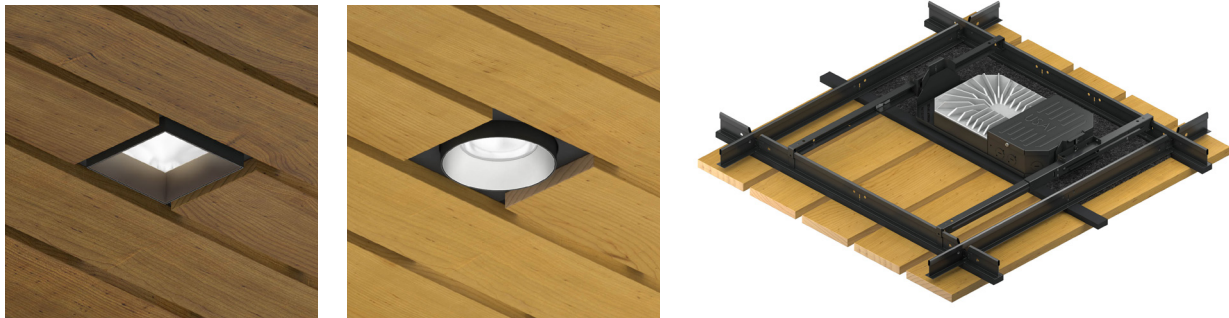

USAI + WOODWORKS COMPATIBILITY GUIDE

A Quick Reference Guide to USAI's Integrated Lighting Solutions for WoodWorks® Ceilings

BeveLED 2.2 for WoodWorks®

USAI's BeveLED 2.2 for WoodWorks® can be used with WoodWorks® Linear Solid Wood Panel ceiling #8177 by Armstrong® Ceiling Solutions.

COMPATIBLE WITH ARMSTRONG CEILINGS