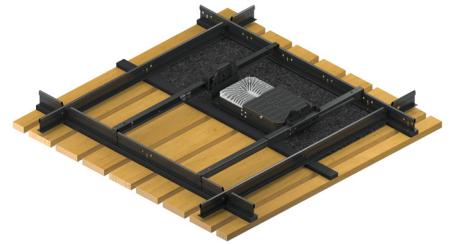

USAI + WOODWORKS COMPATIBILITY GUIDE

A Quick Reference Guide to USAI's Integrated Lighting Solutions for WoodWorks® Ceilings

BeveLED Mini for WoodWorks®

Installed in Grille Tegular Horizontal Slats

Installed in Linear Solid Wood Panels