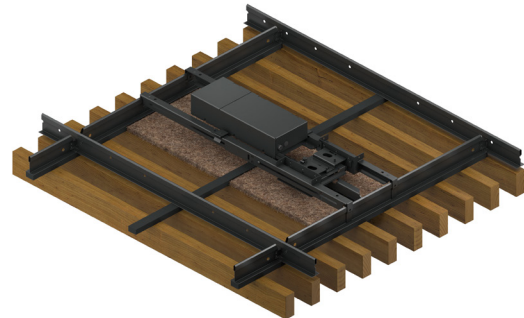

USAI's Micro for WoodWorks® Vertical Slats

USAI's **Micro for WoodWorks® Vertical Slats** integrates seamlessly with any of Armstrong's **WoodWorks® Grille** or **WoodWorks® Grille Tegular** ceiling systems listed below.