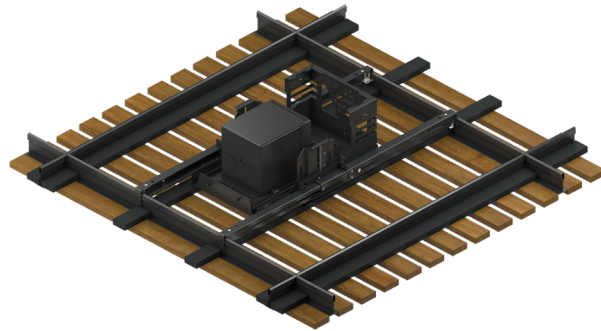

USAI + WOODWORKS COMPATIBILITY GUIDE

A Quick Reference Guide to USAI's Integrated Lighting Solutions for WoodWorks® Ceilings

Micro for WoodWorks® Horizontal Slats

USAI's **Micro for WoodWorks® Horizontal Slats** integrates seamlessly with any of the **WoodWorks® Grille Tegular Horizontal Slat** ceiling panels listed below.

COMPATIBLE WITH ARMSTRONG CEILINGS