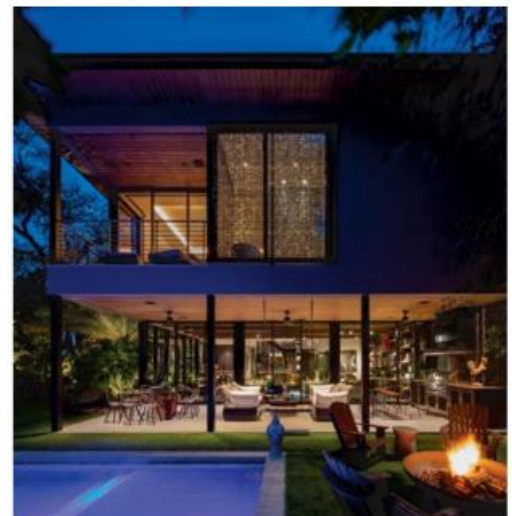

"Bea's guidance made for minimal challenges. The main task was complementing the correct color temperature with some darker finishes."

**Top** A thoughtful lighting design ensures that this beautiful outdoor space can be enjoyed day or night.  
**Right** The architecture of The Design Enlightenment Home is enhanced by the theatrical lighting of the evening setting.