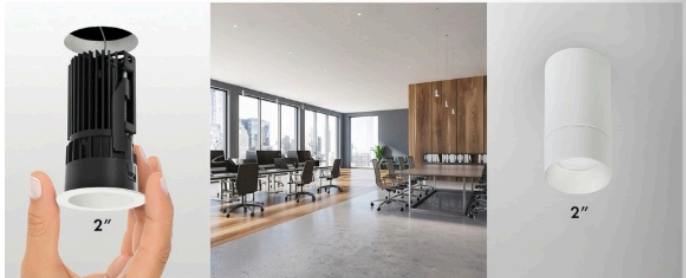

➔ What's small and quiet yet impressively powerful and dynamic? None other than the brand new LittleTwos launched

today by the award-winning LED lighting manufacturer USAI Lighting. Joining the sister lines of the LittleOnes and the LittleOnes Micro Doubles, this new expansive collection of 2" aperture Pinholes and 2" diameter Cylinders offers high-performance design in a small but mighty package. The line delivers up to 2000 lumens with advanced glare control. They are available in a wide range of options, including trim styles and configurations, beam spreads, and housings, and are compatible with most architectural control systems. The recessed Pinholes allow for easy installation and service in nearly all site conditions, with a complete family of housings for new construction and install-from-below options. The entire product offering meets WELL Building Standards.

Better “TWOgether”

To complement USAI Lighting’s expansive platform offering of 1”, 3”, 4”, 5”, and 6” products, the new LittleTwos 2” Pinholes and Cylinders continue the company’s legacy of engineering high-performance, solution-based lighting products. The complete full-family collection offers designers and architects an impressively expansive range of lighting tools for commercial and residential spaces regardless of ceiling heights or special project conditions and requirements.

“This launch expands our product portfolio to meet the ever-evolving needs of designers with innovative, high-performance solutions,” said Sean Gaydos, USAI President. “Designers now have a consistent room side appearance with USAI Lighting’s iconic bevel trim while achieving proper lumen output and architectural scale in the space, allowing our fixtures installed in 8-60’ ceilings.”