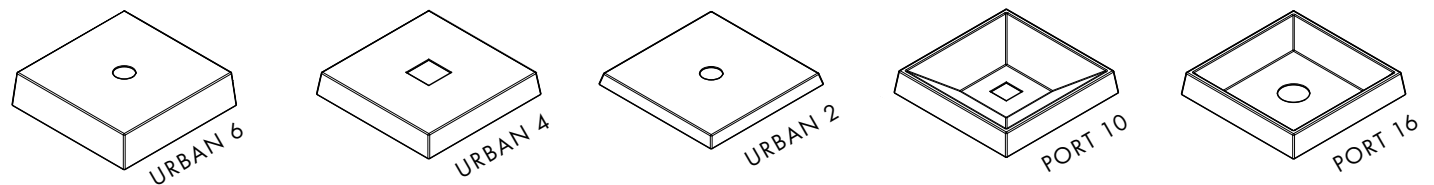

HOW IT WORKS

Easy Installation on 9/16" or 15/16" Flat Tee Grid

- Port and Urban acoustical ceiling tiles are secured to the grid with magnetic connections or torsion spring clips
- USAI engineered, proprietary Snap-In Mounting System provides perfect lighting and ceiling integration with Port and Urban tiles every time

LIGHTING AND CEILING TILE INTEGRATION OPTIONS

BeveLED Mini® and BeveLED® 2.2 for Turf. Pre-cut Urban and Port tiles provide perfect placement for USAI's award winning BeveLED Family. Designed to fit trimless BeveLED Mini and BeveLED 2.2 round or square lighting solutions.

COLOR OPTIONS

Port and Urban Acoustical Ceiling Tile Color Options

BeveLED Mini + BeveLED 2.2 Trim Finish Options

SNAP to learn more about Port Acoustic Ceiling Tile

SNAP to learn more about Urban Acoustic Ceiling Tile