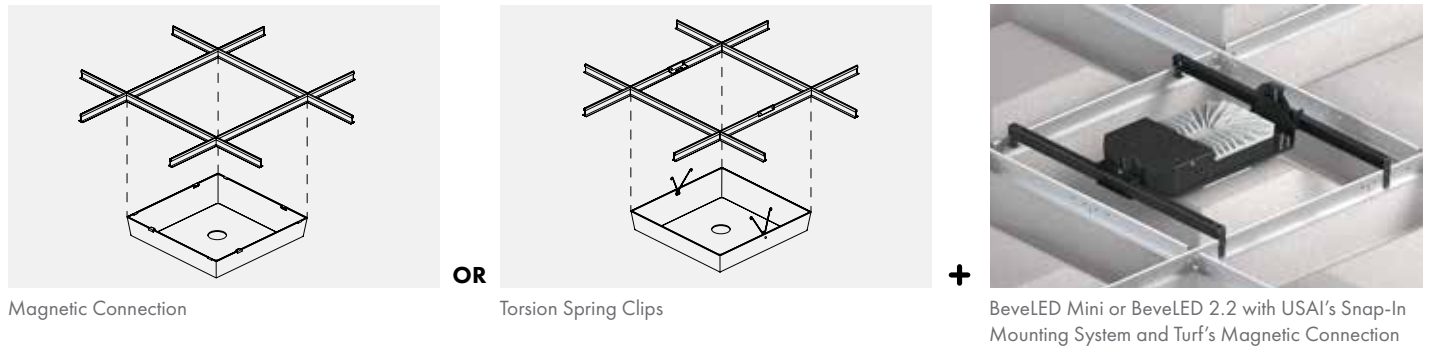

3"
BeveLED Mini for Turf
Square

4.5"
BeveLED 2.2 for Turf
Round

4.5"
BeveLED 2.2 for Turf
Square

SNAP to learn more about USAI Lighting + Turf

HOW IT WORKS

Easy Installation on 9/16" or 15/16" Flat Tee Grid

- Port and Urban acoustical ceiling tiles are secured to the grid with magnetic connections or torsion spring clips
- USAI engineered, proprietary Snap-In Mounting System provides perfect lighting and ceiling integration with Port and Urban tiles every time

LIGHTING AND CEILING TILE INTEGRATION OPTIONS

BeveLED Mini® and BeveLED® 2.2 for Turf. Pre-cut Urban and Port tiles provide perfect placement for USAI's award winning BeveLED Family. Designed to fit trimless BeveLED Mini and BeveLED 2.2 round or square lighting solutions.