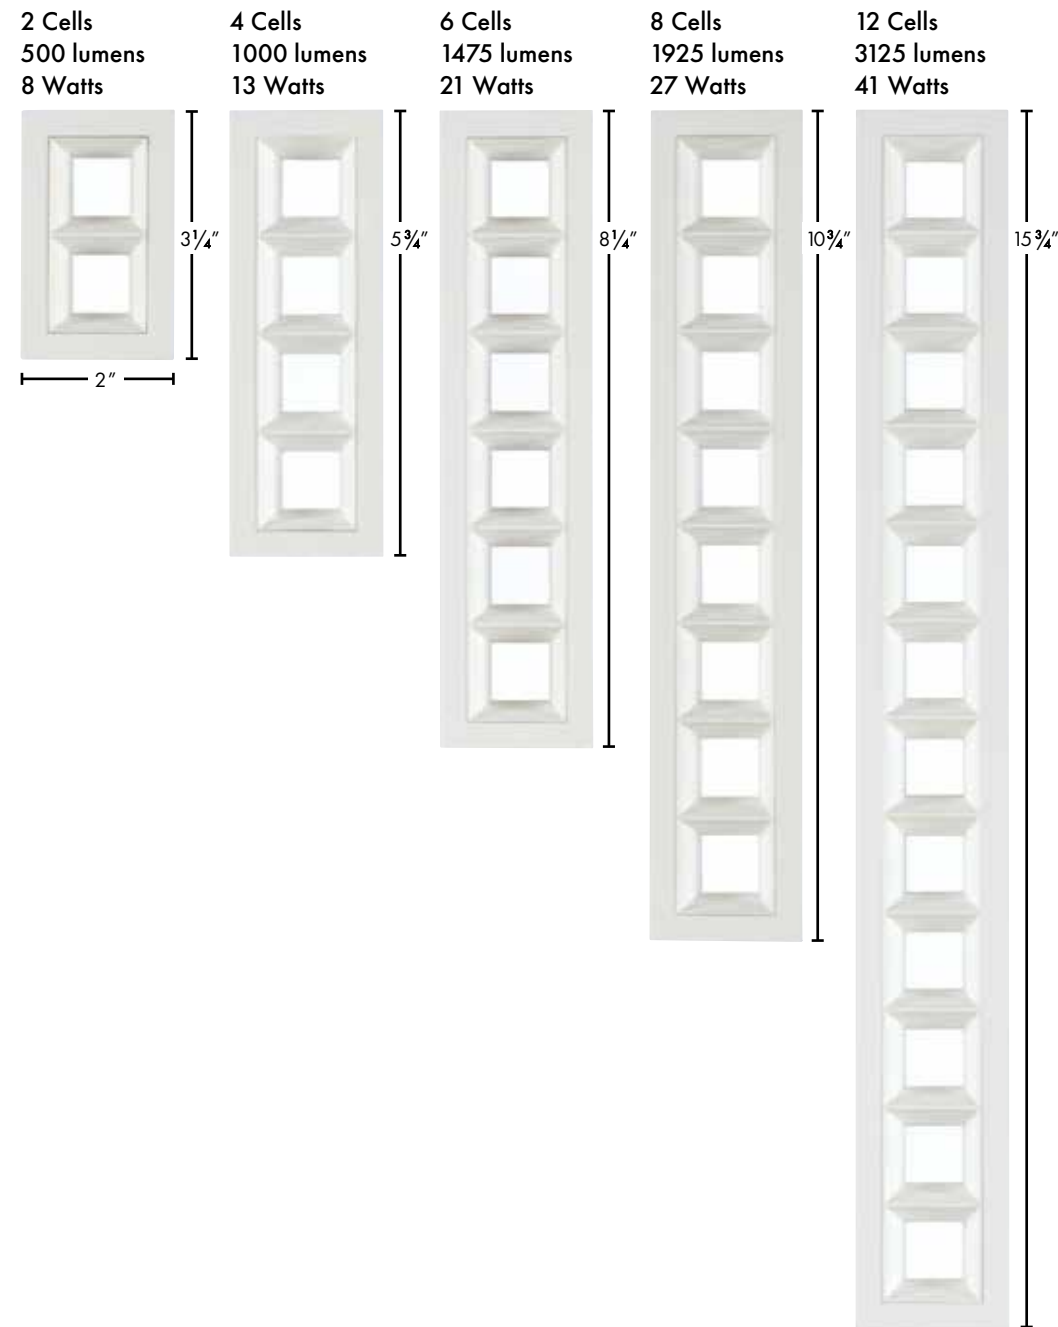

MICRO MULTI-CELL

TRIM OPTIONS

FINISH OPTIONS

STANDARD