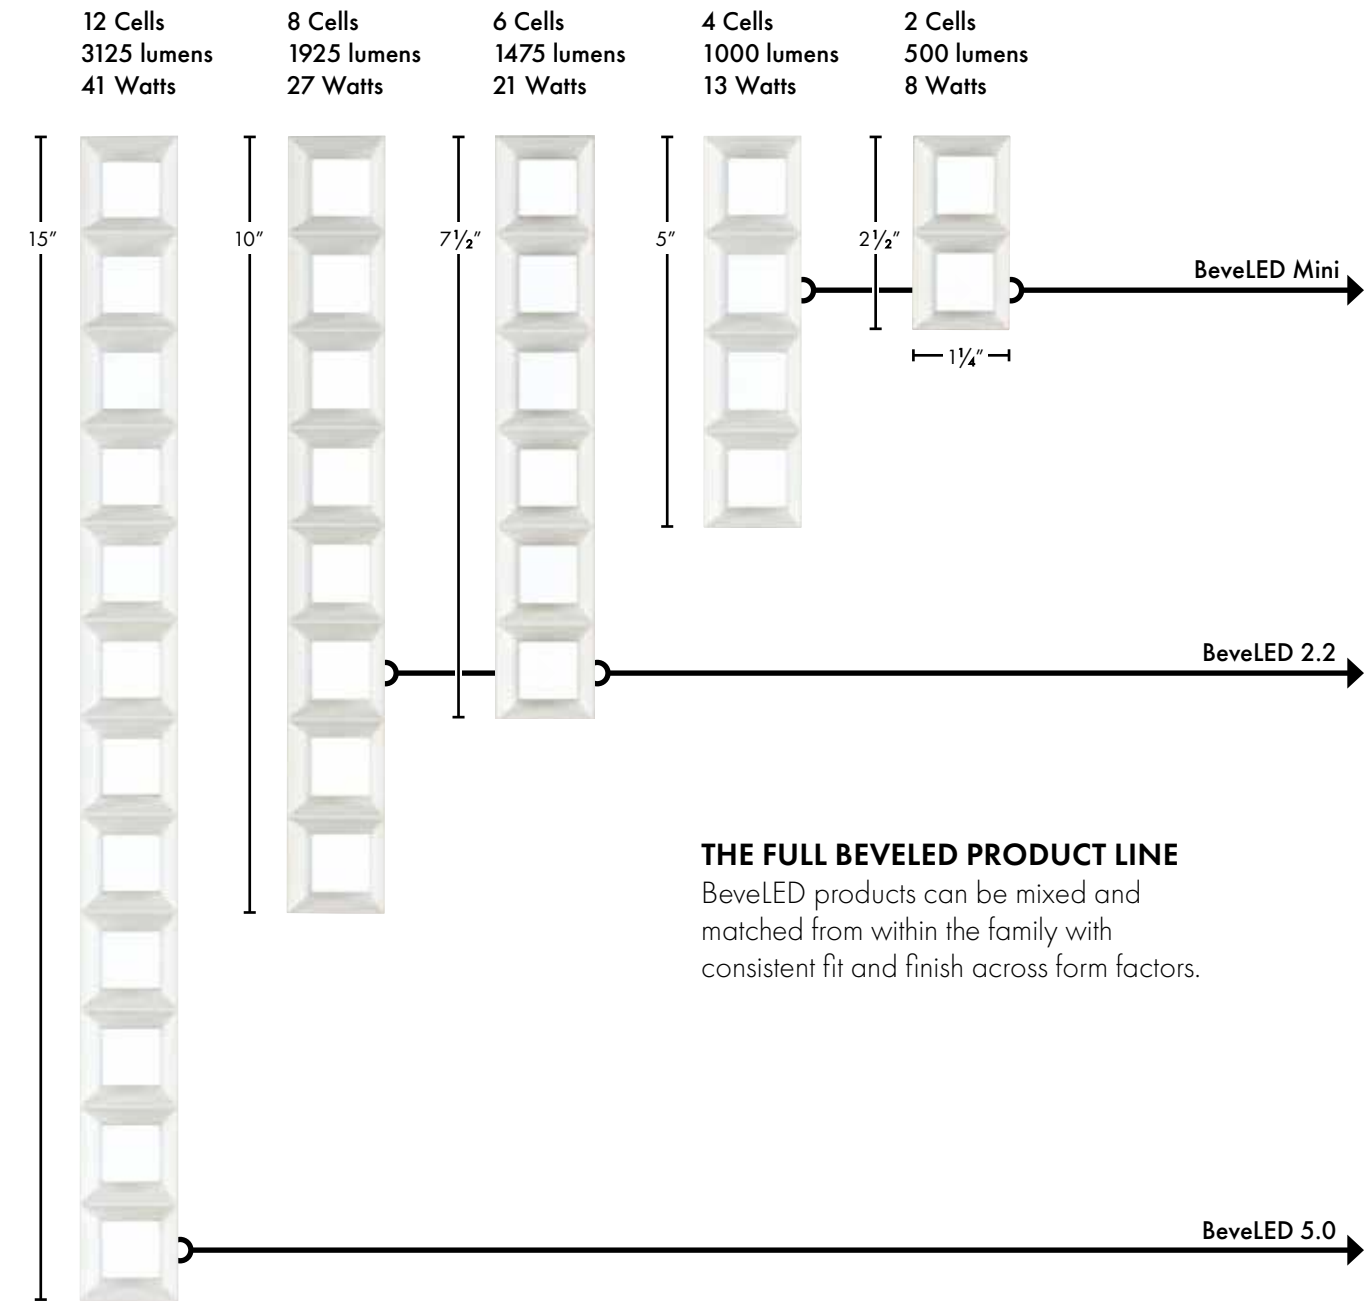

THE FULL BEVELED PRODUCT LINE

BeveLED products can be mixed and matched from within the family with consistent fit and finish across form factors.

TRIMLESS

All BeveLED products reduced to scale.