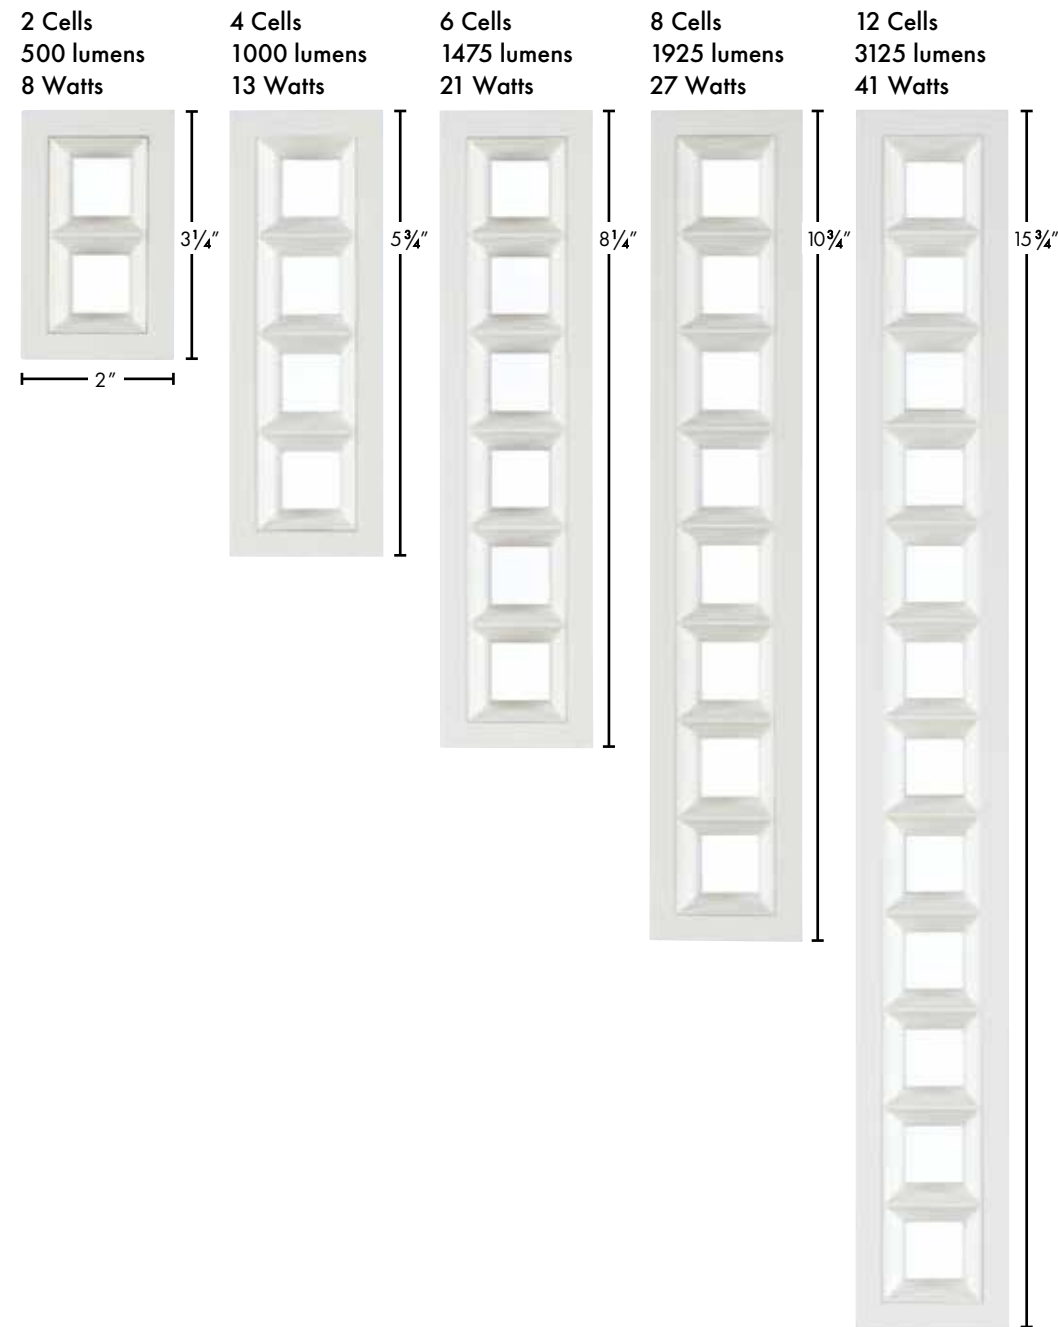

MICRO MULTI-CELL

TRIM OPTIONS

STANDARD

TRIMLESS

THE FULL BEVELED PRODUCT LINE
 BeveLED products can be mixed and matched from within the family with consistent fit and finish across form factors.

All BeveLED products reduced to scale.

DOWNLIGHT

A FULL FAMILY OF OPTIONS

ADJUSTABLE

WALLWASH

Micro Multi-Cell Downlight offers beamspreads from 35° to 50°, to provide smooth, even light for any space. Interchangeable optics allow for easy on-site changes so light can be placed where it's needed.

Micro Multi-Cell Adjustable features a 25° tilt to accentuate architectural elements, highlight artwork, and create visual interest in critical areas.

Micro Multi-Cell Wallwash places light high and wide on vertical surfaces, bringing spaces to life. USAI's proprietary wallwash optics enhance artwork and feature walls, brighten graphics, and create a focal point for branding.