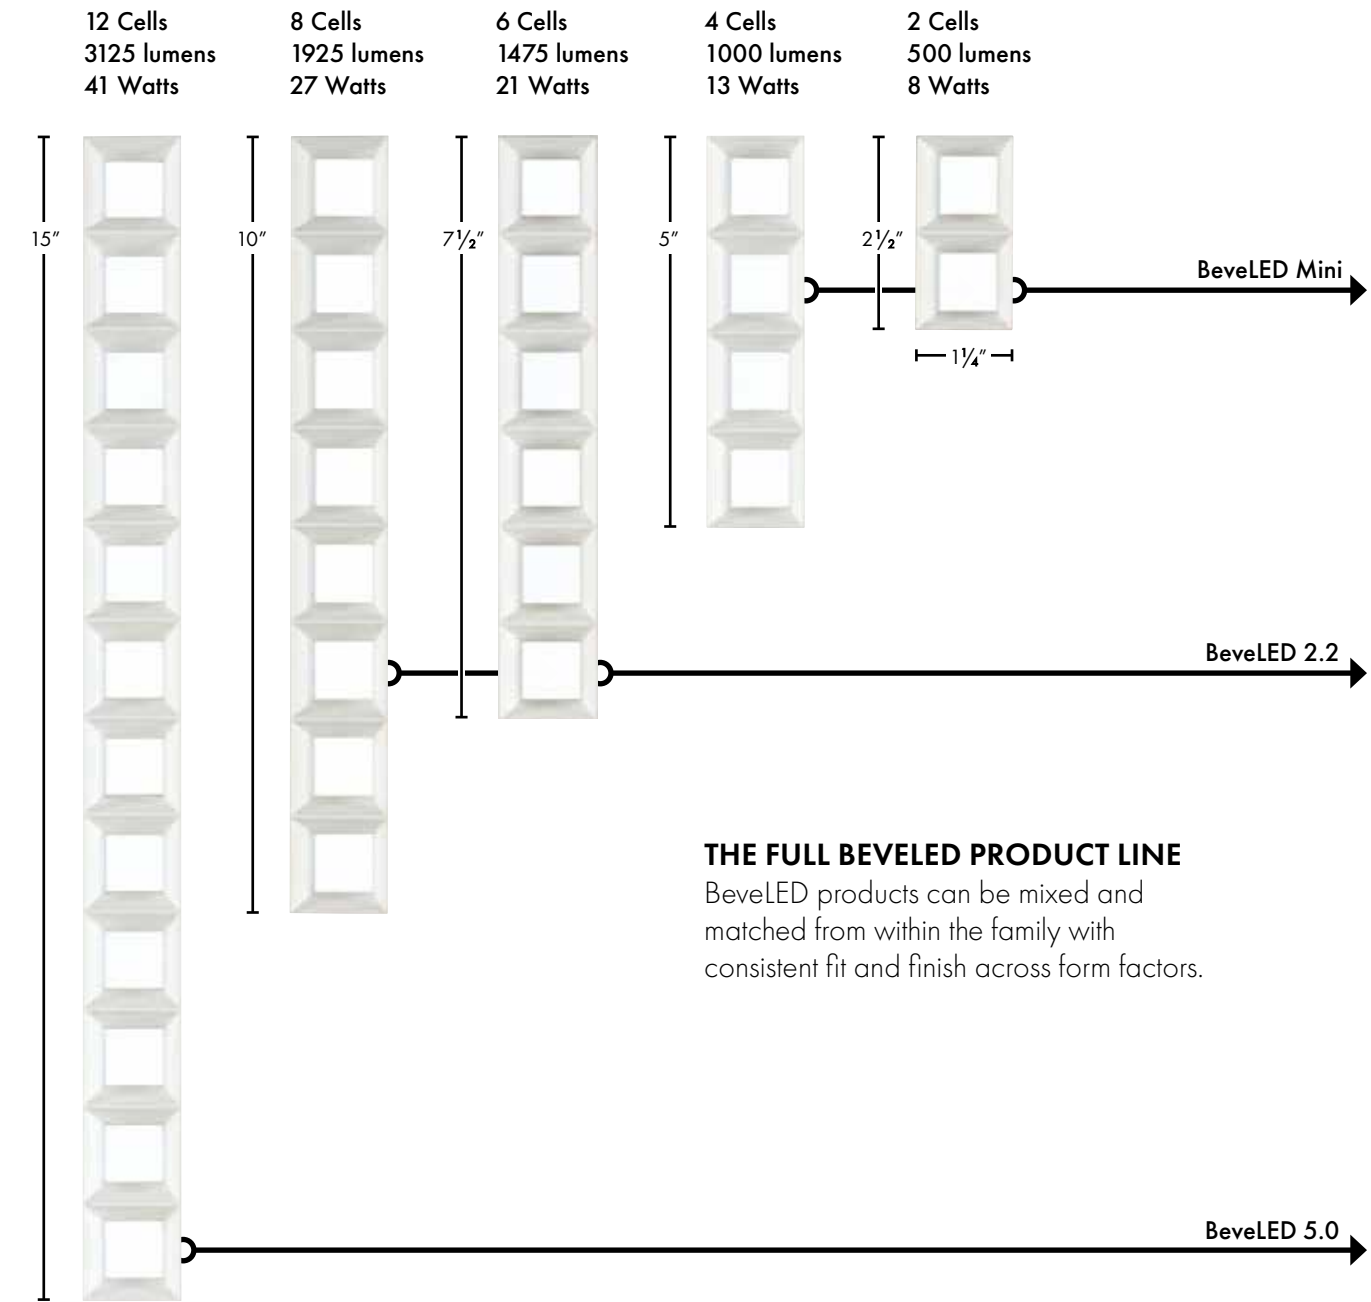

## SLEEK AND POWERFUL

# TRIM OPTIONS

STANDARD

TRIMLESS

**THE FULL BEVELED PRODUCT LINE**  
 BeveLED products can be mixed and matched from within the family with consistent fit and finish across form factors.

All BeveLED products reduced to scale.

# A FULL FAMILY OF OPTIONS

ADJUSTABLE

WALLWASH

**Micro Multi-Cell Downlight** offers beamspreads from 35° to 50°, to provide smooth, even light for any space. Interchangeable optics allow for easy on-site changes so light can be placed where it's needed.