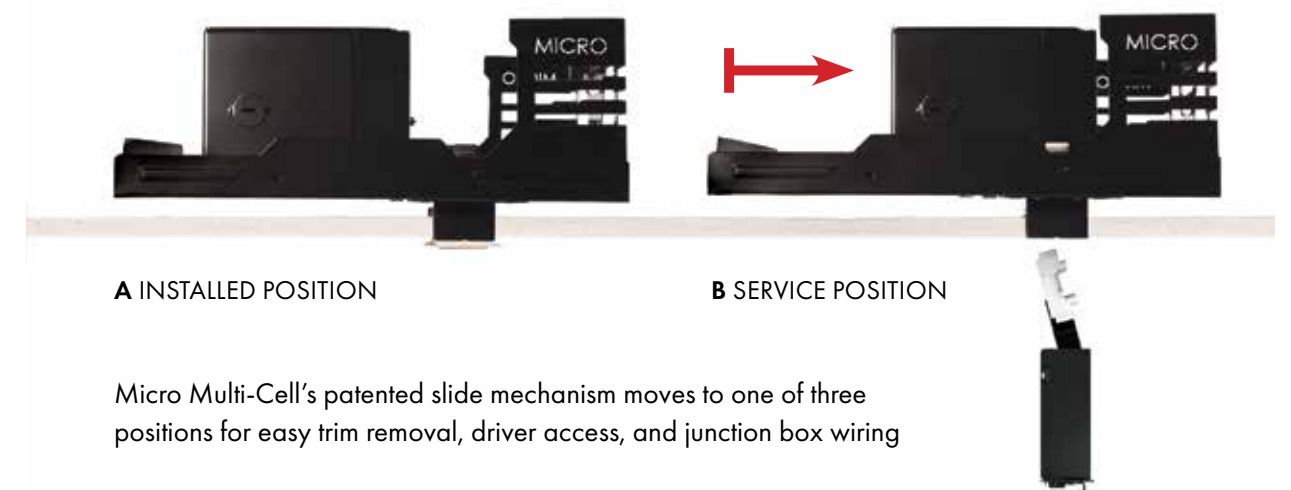

Micro Multi-Cell Adjustable features a 25° tilt to accentuate architectural elements, highlight artwork, and create visual interest in critical areas.

Micro Multi-Cell Wallwash places light high and wide on vertical surfaces, bringing spaces to life. USAI's proprietary wallwash optics enhance artwork and feature walls, brighten graphics, and create a focal point for branding.

Actual Size 12 Bevel Trimless Micro Multi-Cell

THE BEAUTY OF

REMOTE DRIVER OPTION

Micro Multi-Cell's smaller remote driver housing allows closer fixture placement spacing to fit into tight spaces, squeeze into shallow plenums, and achieve unique designs

WHAT IS POSSIBLE

INTEGRAL DRIVER OPTION

Micro Multi-Cell's integral driver housing features a patented slide mechanism for user-friendly ease of access and unmatched serviceability

A INSTALLED POSITION

B SERVICE POSITION