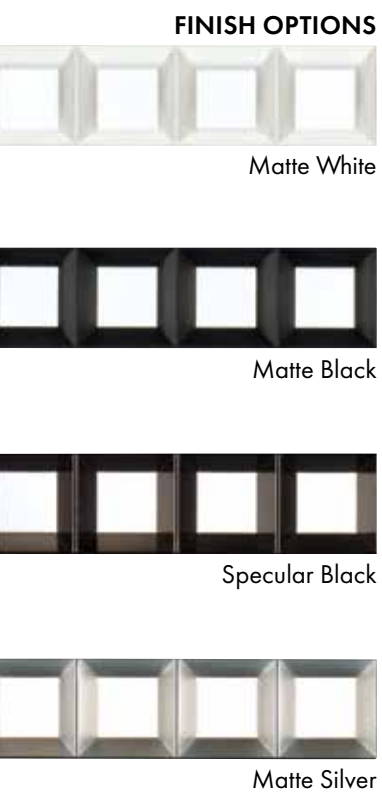

MICRO MULTI-CELL

TRIM OPTIONS

STANDARD

TRIMLESS

THE FULL BEVELED PRODUCT LINE
 BeveLED products can be mixed and matched from within the family with consistent fit and finish across form factors.

All BeveLED products reduced to scale.