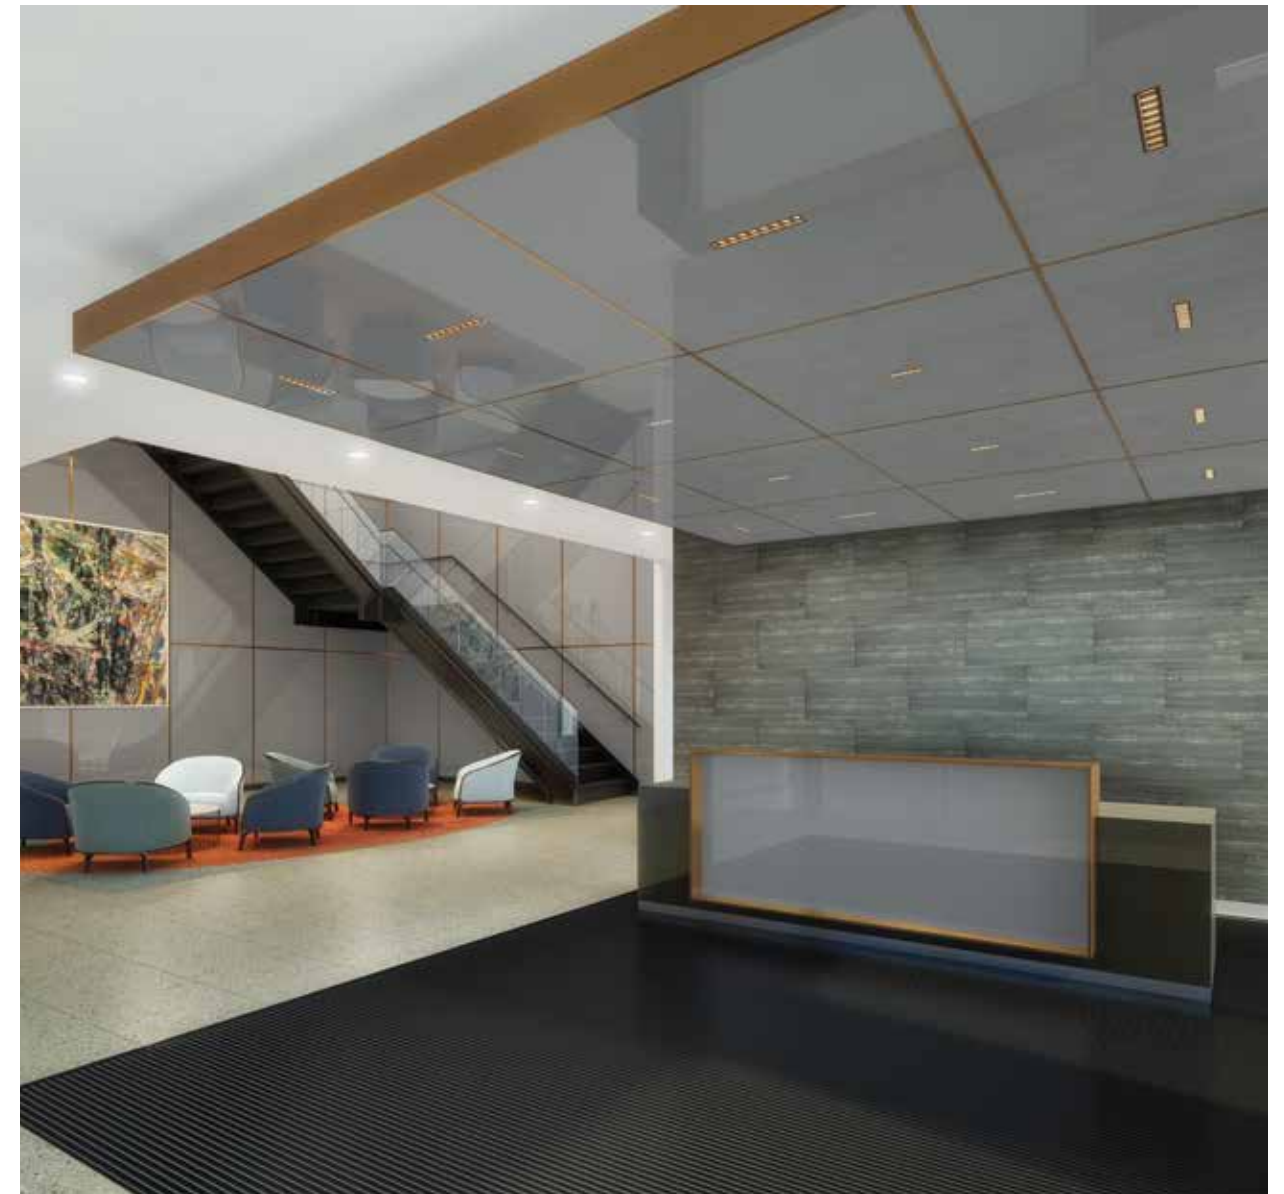

SLEEK AND POWERFUL

MODERN AND DISCRETE

Ultimate performance and design at a fraction of the size, with the same high quality light USAI consistently delivers. This is Micro Multi-Cell. Precision engineered from the inside out, Micro Multi-Cell's patented design meets the most demanding specifications in a miniature scale.