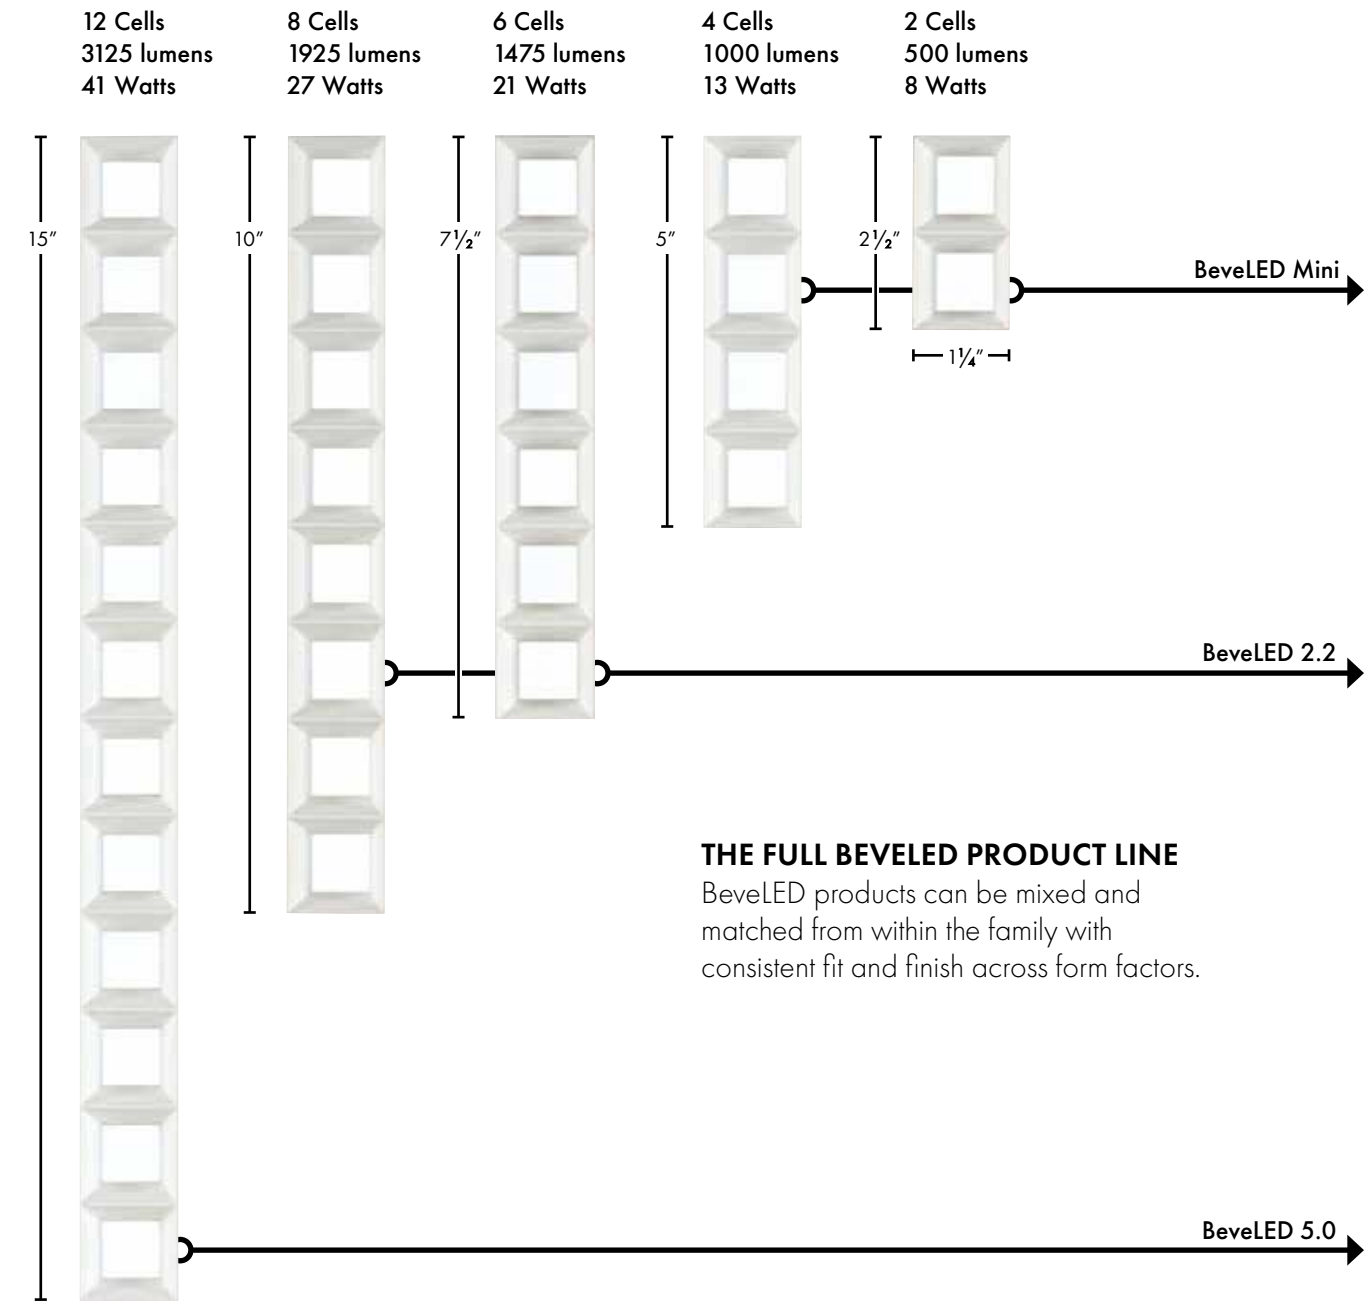

THE FULL BEVELED PRODUCT LINE

BeveLED products can be mixed and matched from within the family with consistent fit and finish across form factors.

BeveLED Mini

BeveLED 2.2

BeveLED 5.0

TRIMLESS

All BeveLED products reduced to scale.

DOWNLIGHT

A FULL FAMILY OF OPTIONS

ADJUSTABLE

WALLWASH

Micro Multi-Cell Downlight offers beamspreads from 35° to 50°, to provide smooth, even light for any space. Interchangeable optics allow for easy on-site changes so light can be placed where it's needed.