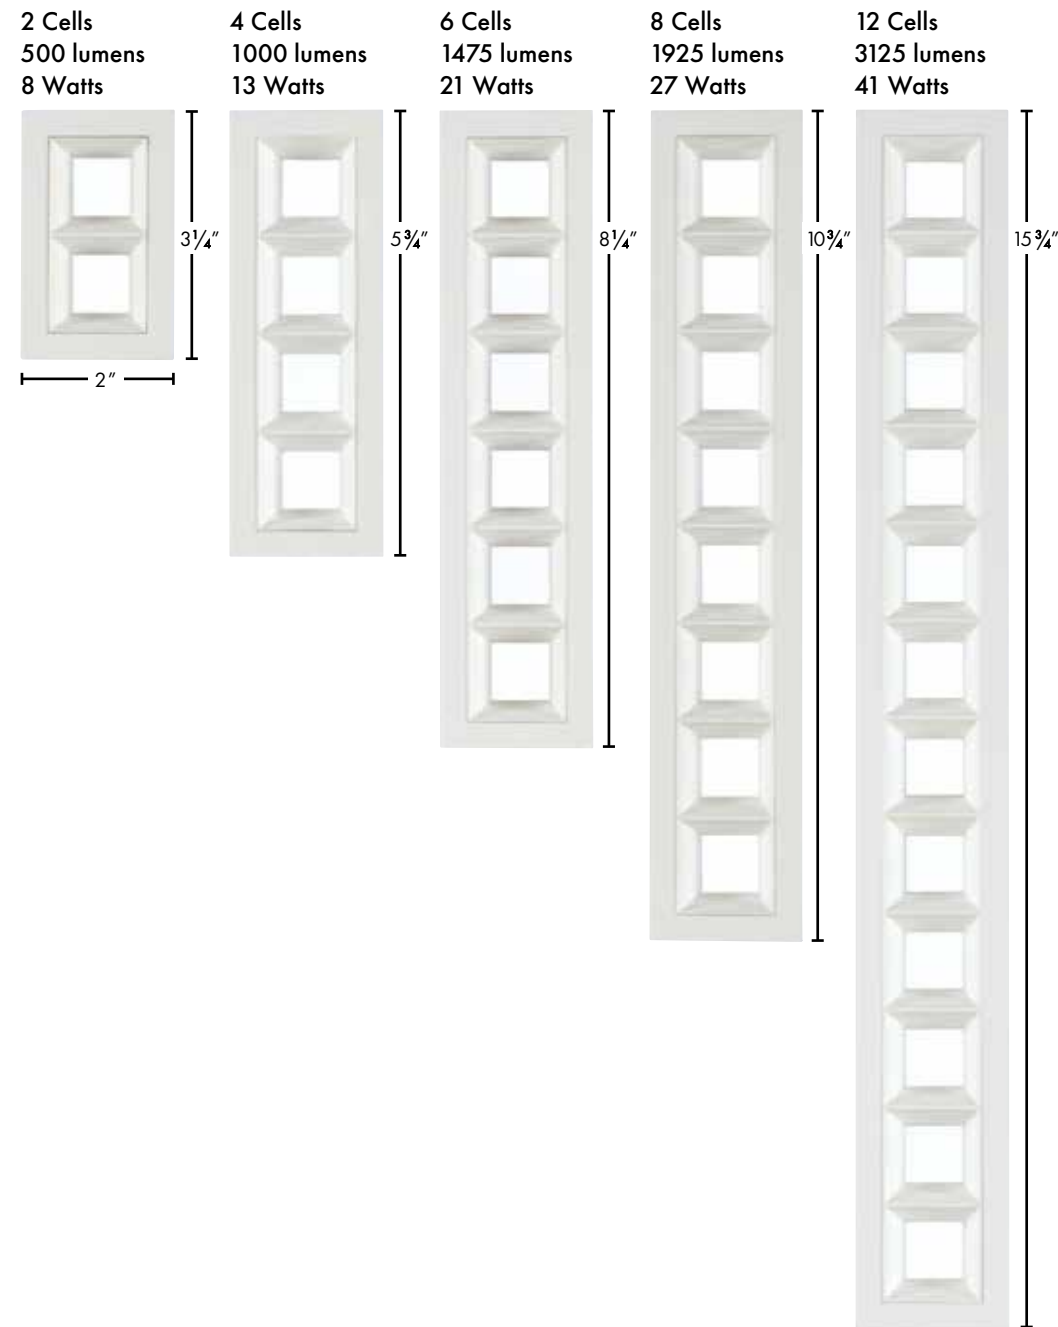

MICRO MULTI-CELL

TRIM OPTIONS

STANDARD

TRIMLESS

THE FULL BEVELED PRODUCT LINE
BeveLED products can be mixed and matched from within the family with consistent fit and finish across form factors.

All BeveLED products reduced to scale.