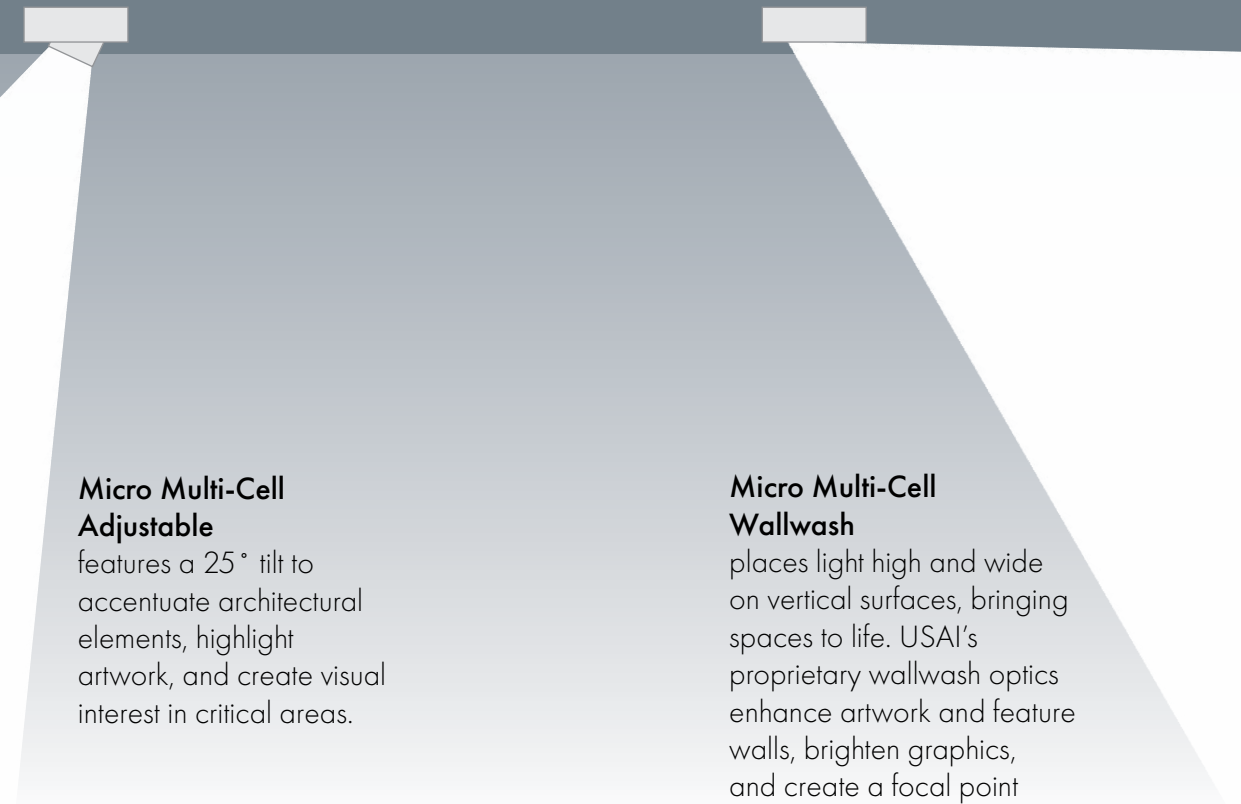

A FULL FAMILY OF OPTIONS

ADJUSTABLE

WALLWASH

Micro Multi-Cell Downlight offers beamspreads from 35° to 50°, to provide smooth, even light for any space. Interchangeable optics allow for easy on-site changes so light can be placed where it's needed.

Micro Multi-Cell Adjustable features a 25° tilt to accentuate architectural elements, highlight artwork, and create visual interest in critical areas.

Micro Multi-Cell Wallwash places light high and wide on vertical surfaces, bringing spaces to life. USAI's proprietary wallwash optics enhance artwork and feature walls, brighten graphics, and create a focal point for branding.