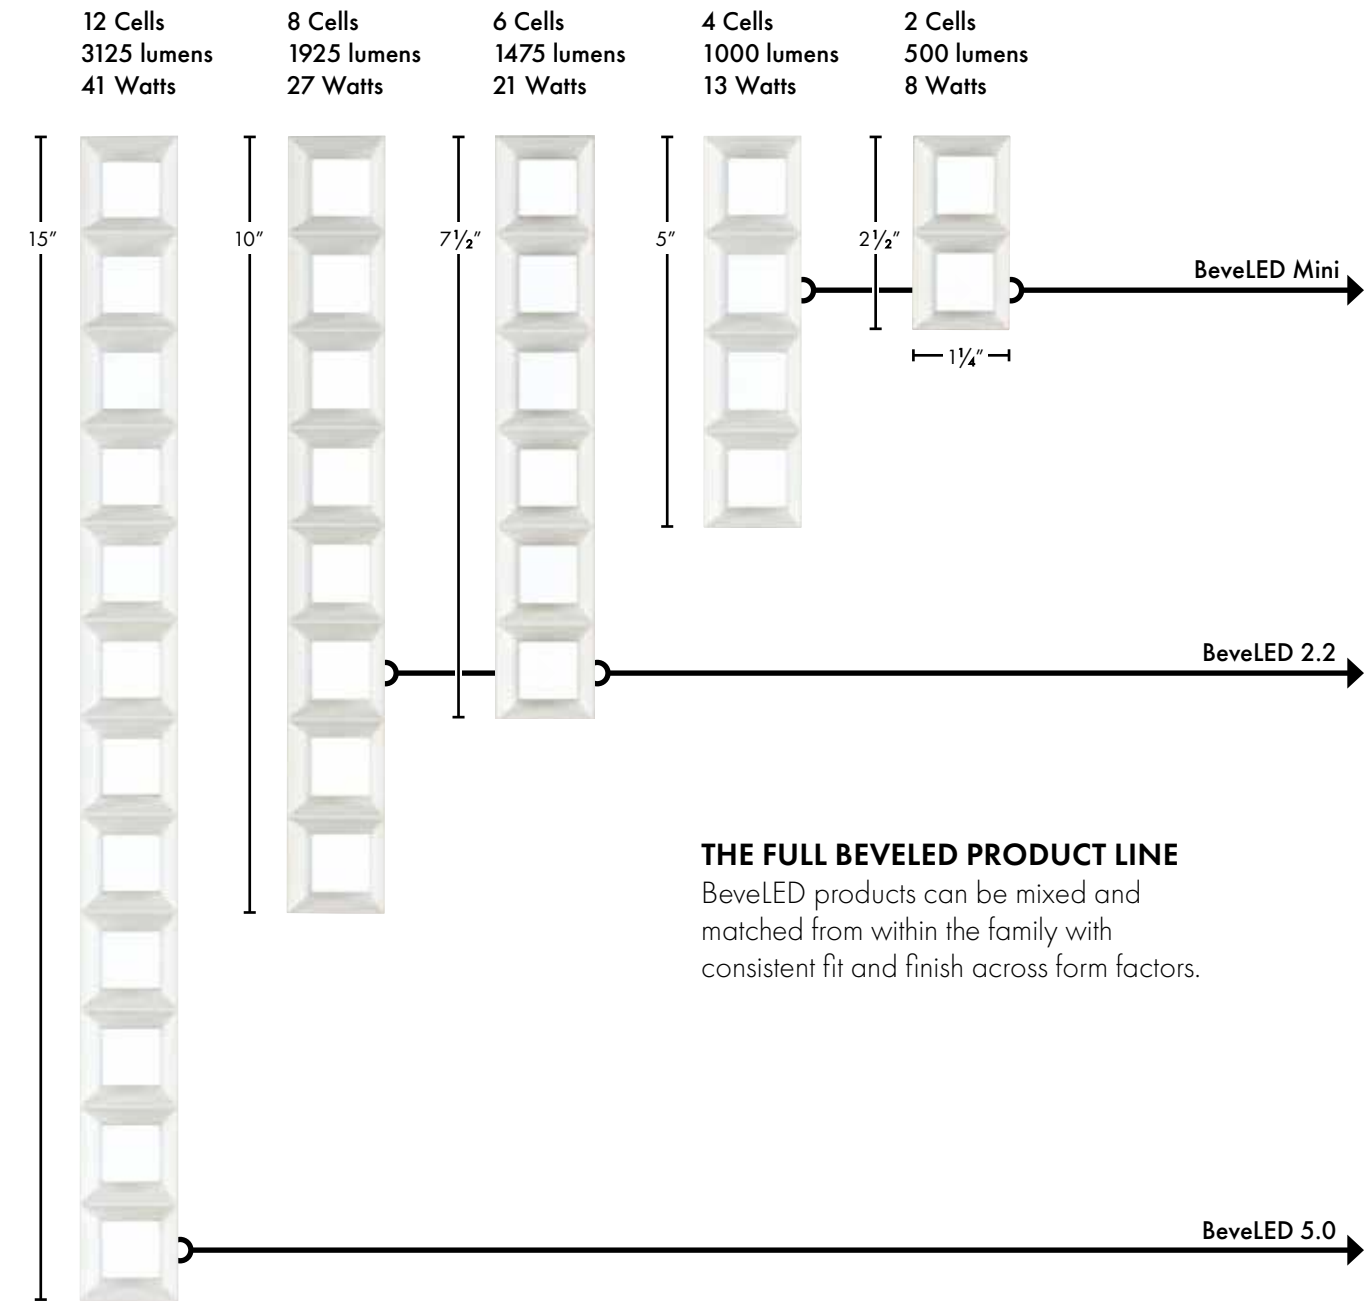

THE FULL BEVELED PRODUCT LINE

BeveLED products can be mixed and matched from within the family with consistent fit and finish across form factors.

TRIMLESS

All BeveLED products reduced to scale.

DOWNLIGHT

A FULL FAMILY OF OPTIONS

ADJUSTABLE

WALLWASH

Micro Multi-Cell Downlight offers beamspreads from 35° to 50°, to provide smooth, even light for any space. Interchangeable optics allow for easy on-site changes so light can be placed where it's needed.