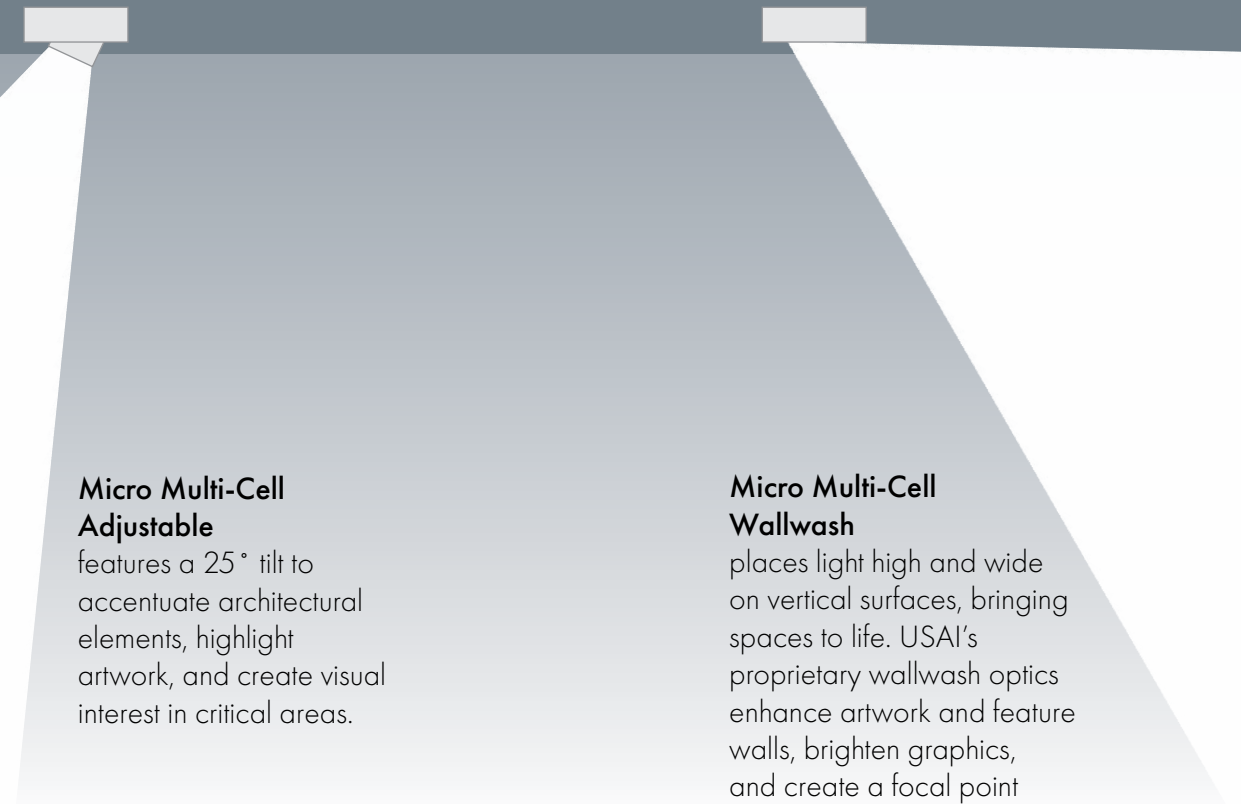

DOWNLIGHT

A FULL FAMILY OF OPTIONS

ADJUSTABLE

WALLWASH

Micro Multi-Cell Downlight offers beamspreads from 35° to 50°, to provide smooth, even light for any space. Interchangeable optics allow for easy on-site changes so light can be placed where it's needed.

Micro Multi-Cell Adjustable features a 25° tilt to accentuate architectural elements, highlight artwork, and create visual interest in critical areas.

Micro Multi-Cell Wallwash places light high and wide on vertical surfaces, bringing spaces to life. USAI's proprietary wallwash optics enhance artwork and feature walls, brighten graphics, and create a focal point for branding.