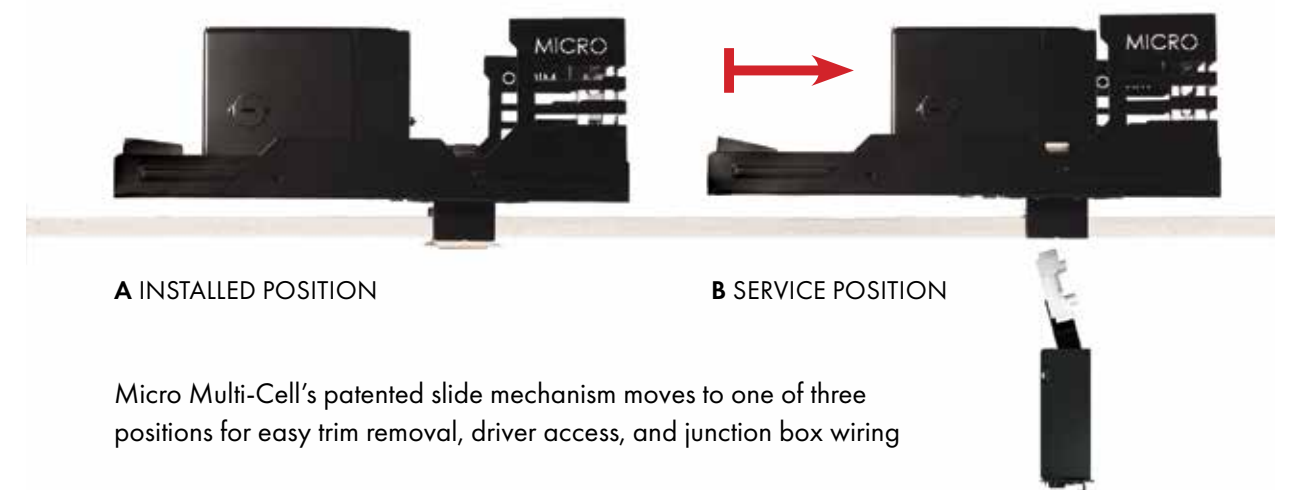

A INSTALLED POSITION

B SERVICE POSITION

Micro Multi-Cell's patented slide mechanism moves to one of three positions for easy trim removal, driver access, and junction box wiring