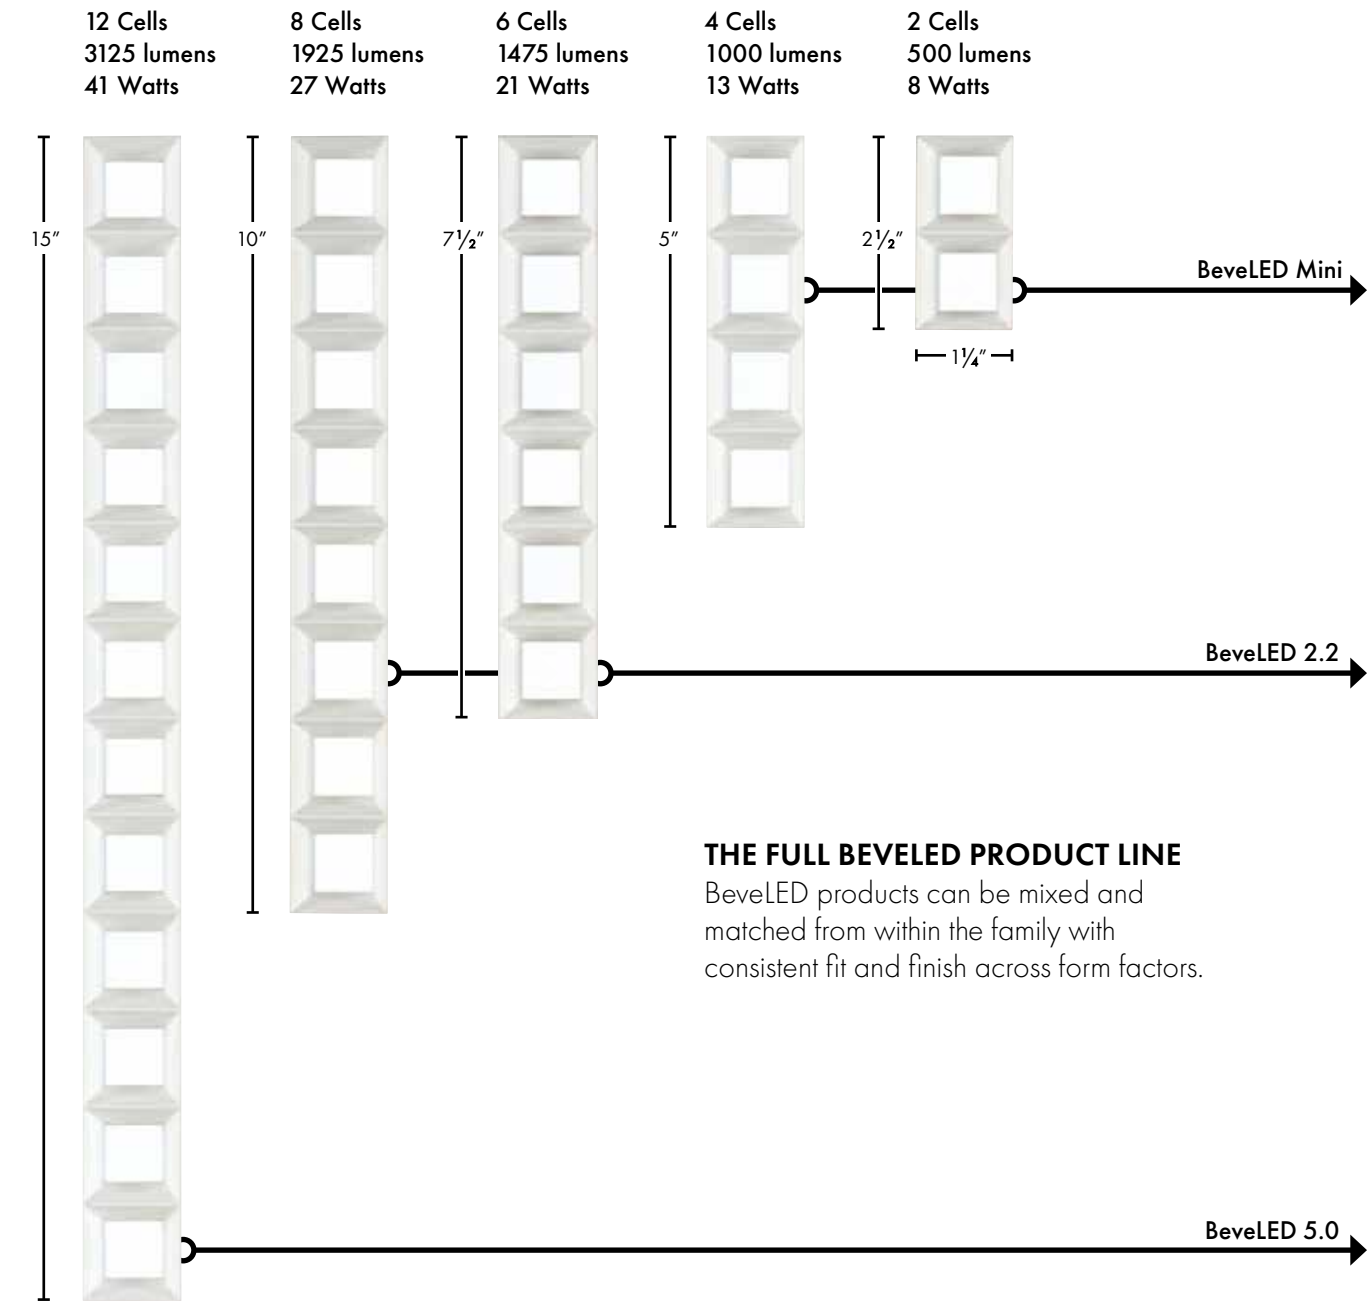

MICRO MULTI-CELL

TRIM OPTIONS

STANDARD

TRIMLESS

THE FULL BEVELED PRODUCT LINE
 BeveLED products can be mixed and matched from within the family with consistent fit and finish across form factors.

All BeveLED products reduced to scale.

DOWNLIGHT

A FULL FAMILY OF OPTIONS

ADJUSTABLE

WALLWASH

Micro Multi-Cell Downlight offers beamspreads from 35° to 50°, to provide smooth, even light for any space. Interchangeable optics allow for easy on-site changes so light can be placed where it's needed.