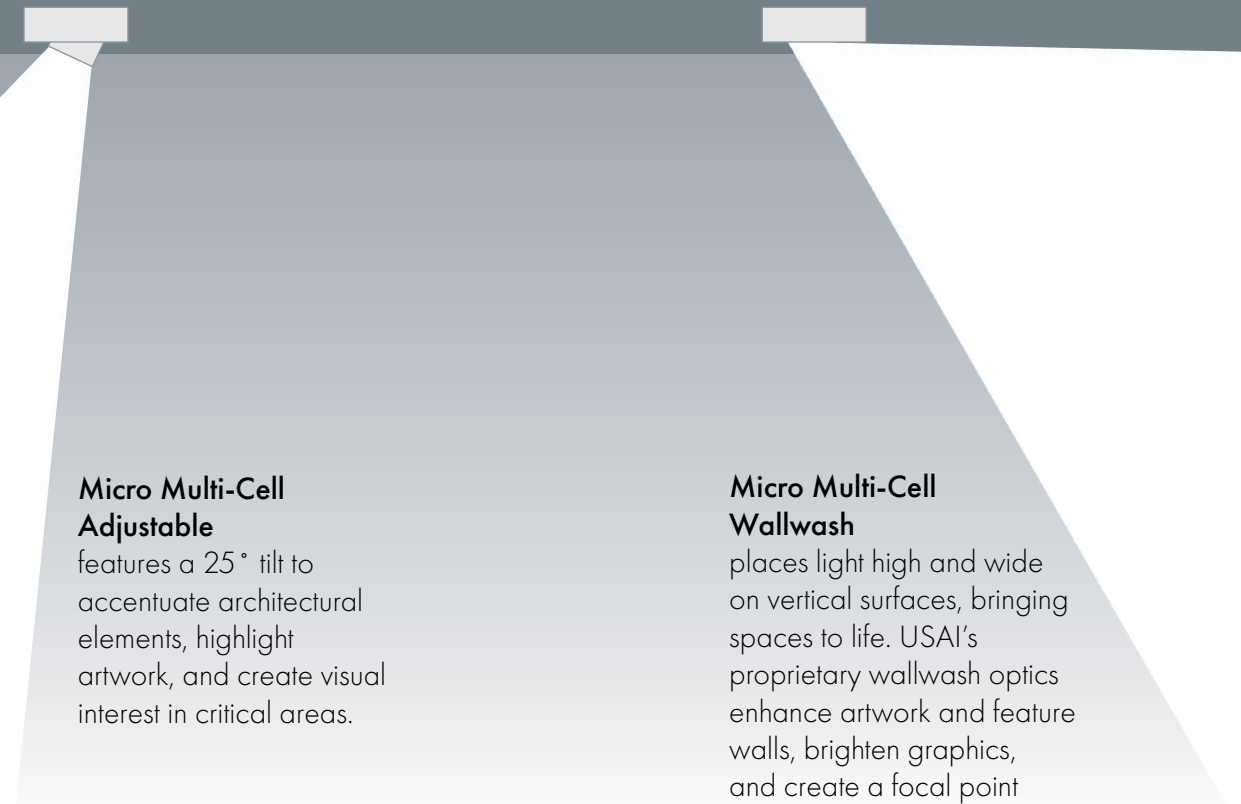

# A FULL FAMILY OF OPTIONS

ADJUSTABLE

WALLWASH

**Micro Multi-Cell Downlight** offers beamspreads from 35° to 50°, to provide smooth, even light for any space. Interchangeable optics allow for easy on-site changes so light can be placed where it's needed.

**Micro Multi-Cell Adjustable** features a 25° tilt to accentuate architectural elements, highlight artwork, and create visual interest in critical areas.

**Micro Multi-Cell Wallwash** places light high and wide on vertical surfaces, bringing spaces to life. USAI's proprietary wallwash optics enhance artwork and feature walls, brighten graphics, and create a focal point for branding.