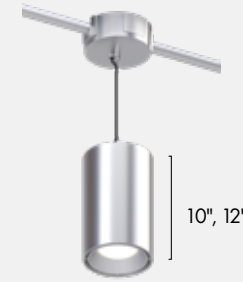

**BeveLED Block®**

FEATURES

5" Aperture

Up to **2050** Delivered Lumens

Square + Round

Cable, Pendant Stem, Surface-Mounted and Conduit Cutout Options

9W, 12W, 16W, 24W

25° – 90° Beam Options