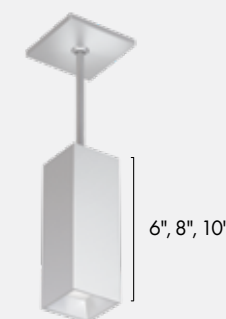

Surface Mounts

**BeveLED Mini®
Cylinder**

FEATURES

3.5" Aperture

Up to **2025**
Delivered Lumens

Square + Round

- Downlight
- Wall Wash
- Adjustable

Cable, Pendant Stem, Surface-Mounted and Conduit Cutout Options

9W, 15W, 20W

15° – 65° Beam Options

- Classic White®
- Warm Glow® Dimming
- Color Select® Tunable White
- Infinite Color+®