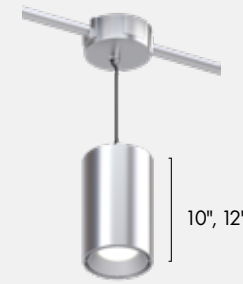

**BeveLED Block®**

FEATURES

**5"** Aperture

Up to **2050** Delivered Lumens

Square + Round

Cable, Pendant Stem, Surface-Mounted and Conduit Cutout Options

9W, 12W, 16W, 24W

25° – 90° Beam Options