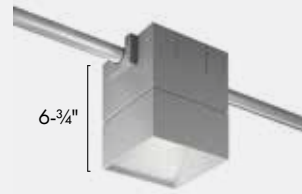

FEATURES

**1.25"** Aperture

Multiple Fixture to Driver Options

Up to **3125** Delivered Lumens

Rectilinear

Pendant Stem and Conduit Cutout Options

8W, 13W, 21W, 27W, 41W

35° – 50° Beam Options