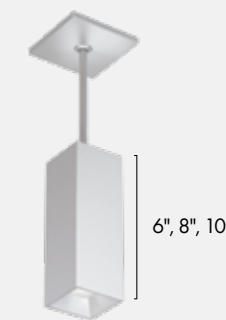

**BeveLED Mini®
Cylinder**

FEATURES

3.5" Aperture

Up to **2025**
Delivered Lumens

Square + Round

- Downlight
- Wall Wash
- Adjustable

Cable, Pendant Stem, Surface-Mounted and Conduit Cutout Options

9W, 15W, 20W

15° – 65° Beam Options

- Classic White®
- Warm Glow® Dimming
- Color Select® Tunable White
- Infinite Color+®