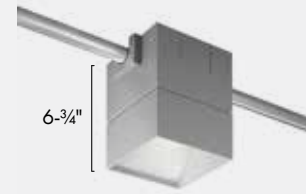

FEATURES

1.25" Aperture

Multiple Fixture to Driver Options

Up to **3125** Delivered Lumens

Rectilinear

Pendant Stem and Conduit Cutout Options

8W, 13W, 21W, 27W, 41W

35° – 50° Beam Options