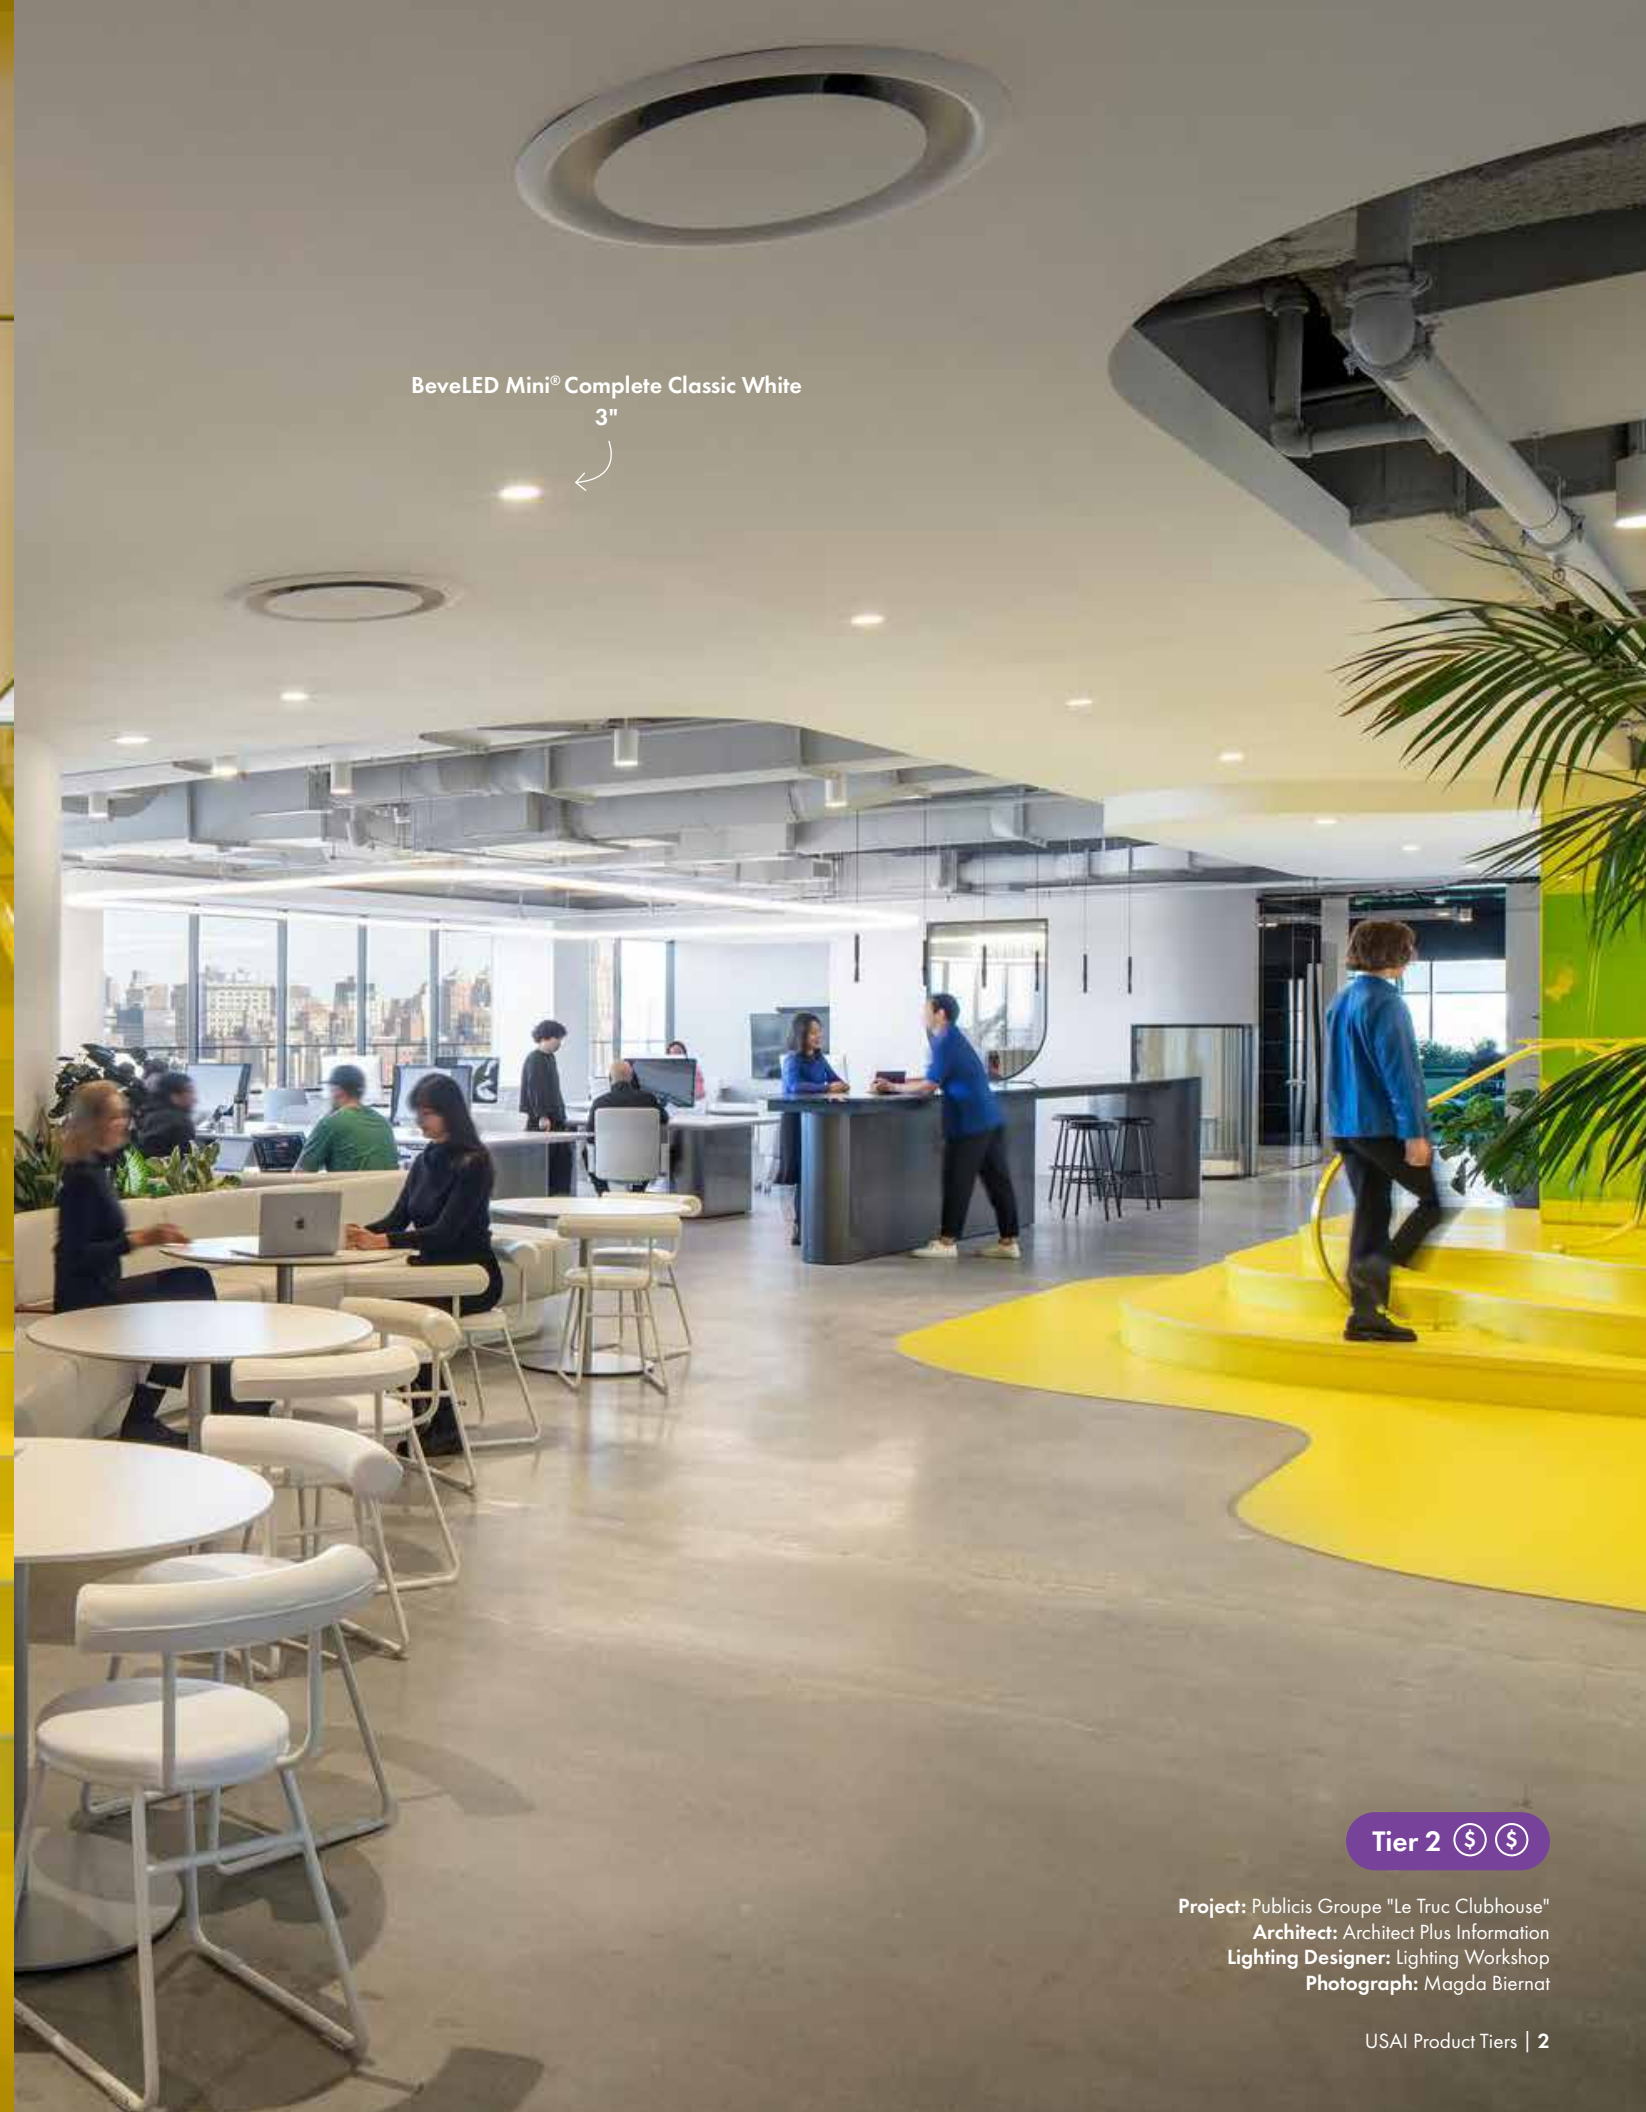

Our comprehensive platform of traditional and innovative LED solutions focuses on achieving the perfect balance between color technology, optical design, and superior performance while providing flexibility to address the architectural design and budget challenges of any space across verticals in an ever-changing and dynamic world.

Specification Simplified

Product Tiers.

Committed to making the specification process easier, USAI has created a Product Pricing Tier System. This system helps designers understand the cost of fixtures and features from tier to tier.

Online Configurable Spec Sheets.

This feature allows specifiers to easily configure USAI products online and generate a spec sheet based on a project's product specification. Using an ordering table similar to USAI's existing static PDF spec sheets, and logic built into the system, chances of errors are significantly reduced during the specification process.

Providing:

- Customized Spec Sheets
- Shorter Spec Sheets
- Option to Input Labels (project, specifier, fixture type, and notes)
- Smart Logic Only Offering Accurate Combinations
- Option to Have Custom Spec Sheet Emailed to You

Layering Tiers within a Project

Tier 3 ($ ($ ($

Tier 2 ($ ($

Project: Publicis Groupe "Le Truc Clubhouse"
Architect: Architect Plus Information
Lighting Designer: Lighting Workshop
Photograph: Magda Biernat