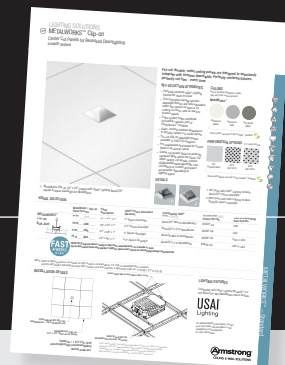

How To Specify

Ordering + Coordination

- USAI + Armstrong coordinate end-to-end until fixtures and ceilings are installed