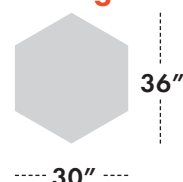

MetalWorks™ Ceilings Product Details

MetalWorks Torsion Spring

Size (width x length)

- 24" x 24"
- 24" x 48"
- 24" x 72"
- 24" x 96"

Perforation

M1 Unperforated
M15
M16

Edge

Square $15/16"$

MetalWorks Clip-on

Size (width x length)

- 24" x 24"
- 24" x 48"

Perforation

M1 Unperforated
M15
M16

Edge

Square – Butt Joint $15/16"$

MetalWorks Torsion Spring Shapes

Configure with the below shapes

Rectangle

Choose Side A
24", 48", 72", 96"

Hexagon

Perforation

M1 Unperforated
M21

Edge

Gasketed Square $15/16"$