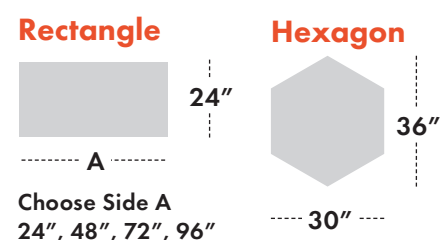

MetalWorks Torsion Spring Shapes

Configure with the below shapes

Choose Side A
24", 48", 72", 96"

Perforation

Edge