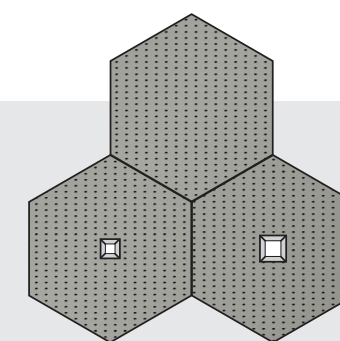

BeveLED® 2.2
4.5" Square

MetalWorks™ Clip-on
(shown with Gun Metal finish)

BeveLED Mini®
3" Square

BeveLED® 2.2
4.5" Square

All of the Details Made Perfect

Engineered for the Ideal Fit

- Perfectly Precut Metal Tiles
- Perfectly Centered Light
- Perfectly Aligned Installation
- Easy Mounting
- Quick Installation
- No Cutting
- No Mess
- No Mistakes, No Waste
- Seismically rated for D, E, and F areas
- Armstrong® Ceiling Solutions' Precut MetalWorks™ Panels** Exclusively Designed to Fit **USAI's BeveLED Mini® and BeveLED 2.2** Fixtures.

Shown with BeveLED Mini FT Housing

Perfectly Centered

Time to get creative. BeveLED Mini and BeveLED 2.2 square fixtures with MetalWorks™ ceiling panels in multiple shapes and sizes. Mix and match to explore new possibilities.