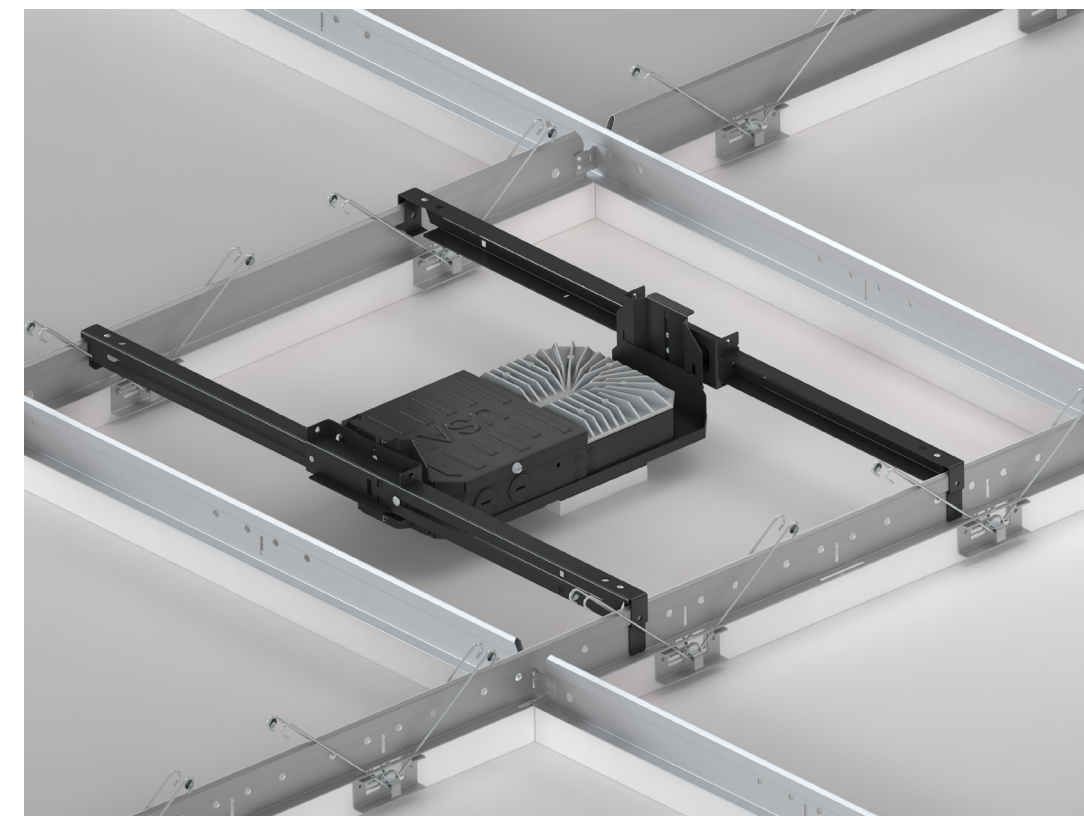

MetalWorks™ Torsion Spring Shapes
(shown with Whitelume finish)

BeveLED Mini®
3" Square

BeveLED® 2.2
4.5" Square

All of the Details Made Perfect

Engineered for the Ideal Fit

- Perfectly Precut Metal Tiles
- Perfectly Centered Light
- Perfectly Aligned Installation
- Easy Mounting
- Quick Installation
- No Cutting
- No Mess
- No Mistakes, No Waste
- Seismically rated for D, E, and F areas
- Armstrong® Ceiling Solutions' Precut MetalWorks™ Panels** Exclusively Designed to Fit **USAI's BeveLED Mini® and BeveLED 2.2** Fixtures.

Shown with BeveLED Mini FT Housing

Perfectly Centered

Time to get creative. BeveLED Mini and BeveLED 2.2 square fixtures with MetalWorks™ ceiling panels in multiple shapes and sizes. Mix and match to explore new possibilities.