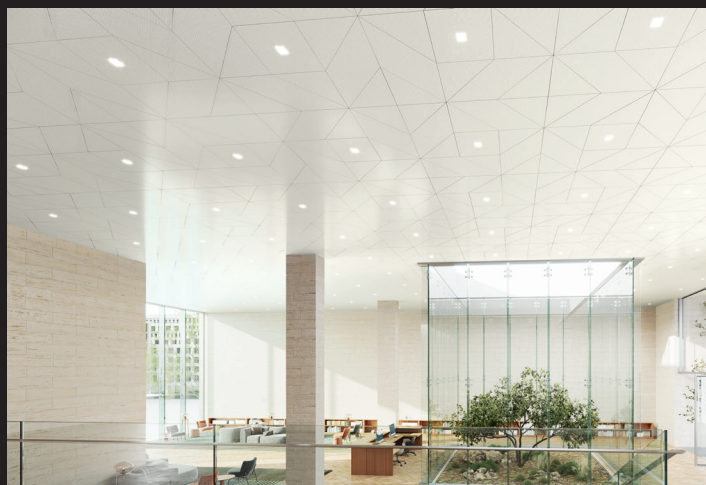

MetalWorks™ Torsion Spring Shapes
(shown with Whitelume finish)

BeveLED Mini®
3" Square

BeveLED® 2.2
4.5" Square

All of the Details Made Perfect

Engineered for the Ideal Fit

- Perfectly Precut Metal Tiles
- Perfectly Centered Light
- Perfectly Aligned Installation
- Easy Mounting
- Quick Installation
- No Cutting
- No Mess
- No Mistakes, No Waste
- Seismically rated for D, E, and F areas
- Armstrong® Ceiling Solutions' Precut MetalWorks™ Panels** Exclusively Designed to Fit **USAI's BeveLED Mini® and BeveLED 2.2** Fixtures.