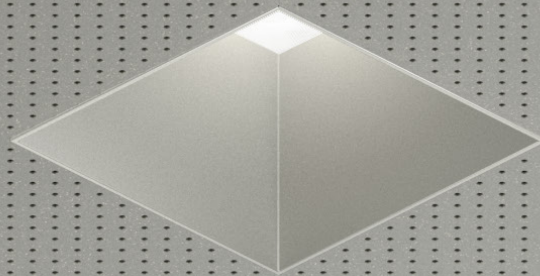

USAI[®]
Lighting

+

Armstrong[®]
CEILING SOLUTIONS

Lighting Integration for MetalWorks[™] Ceilings

BeveLED® + MetalWorks™ Ceiling Systems

The collaboration between USAI Lighting and Armstrong® Ceiling Solutions continues with options for MetalWorks™ Ceiling Systems. Together, we reinforce our commitment to make lighting and ceiling integration easy and perfect. USAI's iconic **BeveLED Mini®** and **BeveLED® 2.2** trimless square fixtures are engineered to fit perfectly into **MetalWorks™** precut ceiling tiles.