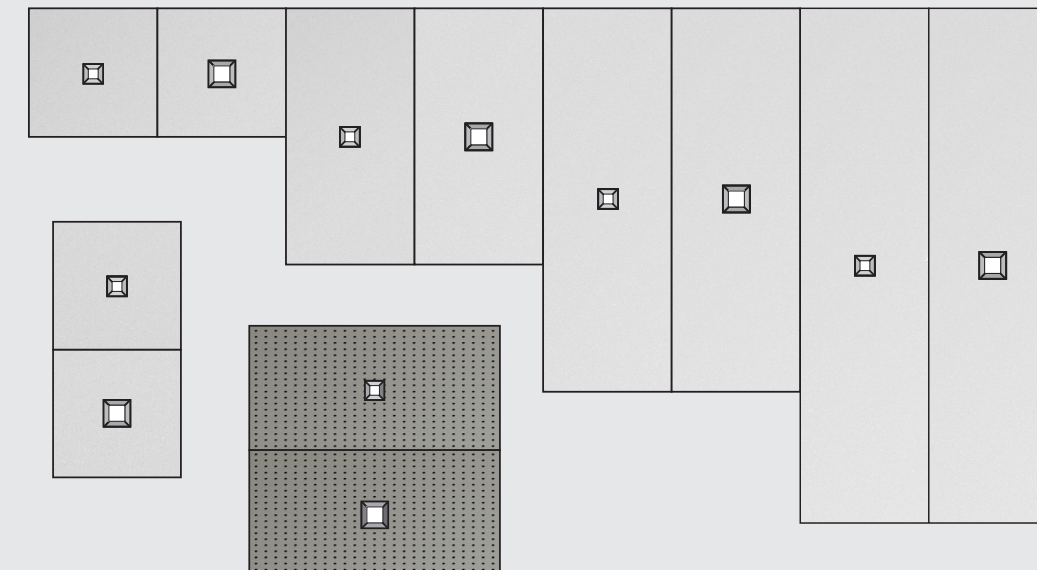

BeveLED® 2.2
4.5" Square

MetalWorks™ Clip-on
(shown with Gun Metal finish)

BeveLED Mini®
3" Square

BeveLED® 2.2
4.5" Square

All of the Details Made Perfect

Engineered for the Ideal Fit

- Perfectly Precut Metal Tiles
- Perfectly Centered Light
- Perfectly Aligned Installation
- Easy Mounting
- Quick Installation
- No Cutting
- No Mess
- No Mistakes, No Waste
- Seismically rated for D, E, and F areas
- Armstrong® Ceiling Solutions' Precut MetalWorks™ Panels** Exclusively Designed to Fit **USAI's BeveLED Mini® and BeveLED 2.2** Fixtures.

Shown with BeveLED Mini FT Housing

Perfectly Centered

Time to get creative. BeveLED Mini and BeveLED 2.2 square fixtures with MetalWorks™ ceiling panels in multiple shapes and sizes. Mix and match to explore new possibilities.

Features

4.5" Square

Downlight, Deep Regress, Adjustable, Wall Wash

775 to 3450 Delivered Lumens

USAI Color Technologies

- Classic White®
- Warm Glow® Dimming
- Color Select®
- Infinite Color+®

USAI Finishes