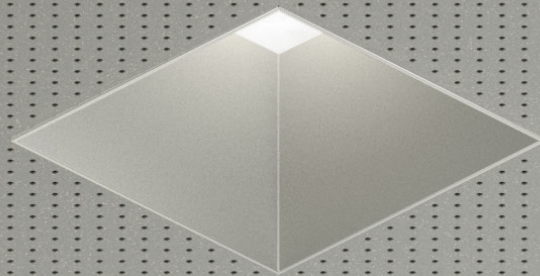

USAI[®]
Lighting

+

Armstrong[®]
CEILING SOLUTIONS

Lighting Integration for MetalWorks[™] Ceilings

BeveLED® + MetalWorks™ Ceiling Systems

The collaboration between USAI Lighting and Armstrong® Ceiling Solutions continues with options for MetalWorks™ Ceiling Systems. Together, we reinforce our commitment to make lighting and ceiling integration easy and perfect. USAI's iconic **BeveLED Mini®** and **BeveLED® 2.2** trimless square fixtures are engineered to fit perfectly into **MetalWorks™** precut ceiling tiles.

BeveLED® 2.2
4.5" Square

MetalWorks™ Clip-on
(shown with Gun Metal finish)

BeveLED Mini®
3" Square

BeveLED® 2.2
4.5" Square

All of the Details Made Perfect

Engineered for the Ideal Fit

- Perfectly Precut Metal Tiles
- Perfectly Centered Light
- Perfectly Aligned Installation
- Easy Mounting
- Quick Installation
- No Cutting
- No Mess
- No Mistakes, No Waste
- Seismically rated for D, E, and F areas
- Armstrong® Ceiling Solutions' Precut MetalWorks™ Panels** Exclusively Designed to Fit **USAI's BeveLED Mini® and BeveLED 2.2** Fixtures.