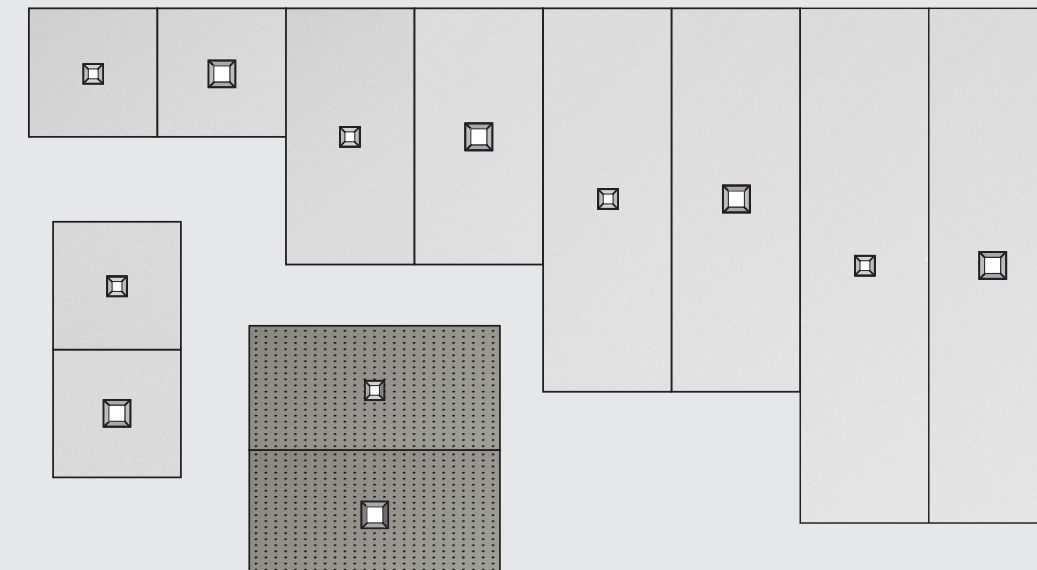

MetalWorks™ Torsion Spring Shapes
(shown with Whitelume finish)

BeveLED Mini®
3" Square

BeveLED® 2.2
4.5" Square

All of the Details Made Perfect

Engineered for the Ideal Fit

- Perfectly Precut Metal Tiles
- Perfectly Centered Light
- Perfectly Aligned Installation
- Easy Mounting
- Quick Installation
- No Cutting
- No Mess
- No Mistakes, No Waste
- Seismically rated for D, E, and F areas
- Armstrong® Ceiling Solutions' Precut MetalWorks™ Panels** Exclusively Designed to Fit **USAI's BeveLED Mini® and BeveLED 2.2** Fixtures.

Shown with BeveLED Mini FT Housing

Perfectly Centered

Time to get creative. BeveLED Mini and BeveLED 2.2 square fixtures with MetalWorks™ ceiling panels in multiple shapes and sizes. Mix and match to explore new possibilities.