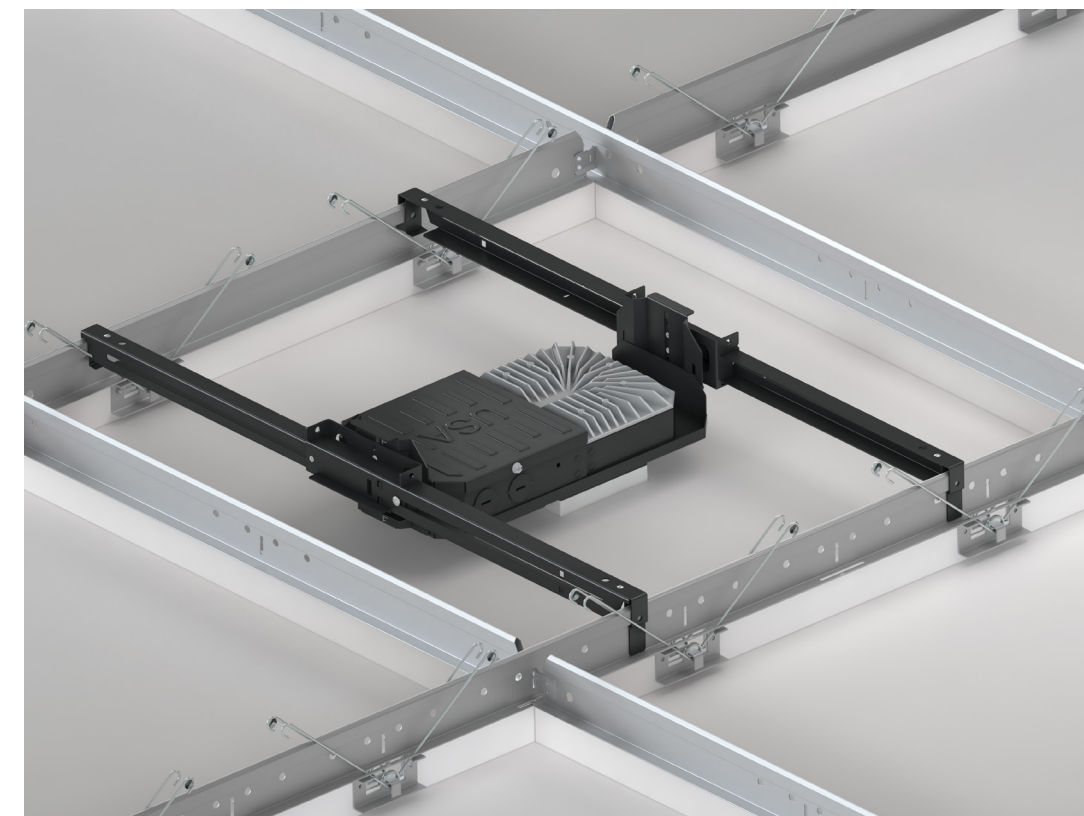

BeveLED® 2.2
4.5" Square

MetalWorks™ Clip-on
(shown with Gun Metal finish)

BeveLED Mini®
3" Square

BeveLED® 2.2
4.5" Square

All of the Details Made Perfect

Engineered for the Ideal Fit

- Perfectly Precut Metal Tiles
- Perfectly Centered Light
- Perfectly Aligned Installation
- Easy Mounting
- Quick Installation
- No Cutting
- No Mess
- No Mistakes, No Waste
- Seismically rated for D, E, and F areas
- Armstrong® Ceiling Solutions' Precut MetalWorks™ Panels** Exclusively Designed to Fit **USAI's BeveLED Mini® and BeveLED 2.2** Fixtures.

Shown with BeveLED Mini FT Housing

Perfectly Centered

Time to get creative. BeveLED Mini and BeveLED 2.2 square fixtures with MetalWorks™ ceiling panels in multiple shapes and sizes. Mix and match to explore new possibilities.