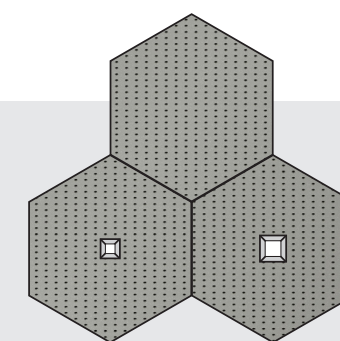

MetalWorks™ Torsion Spring Shapes
(shown with Whitelume finish)

BeveLED Mini®
3" Square

BeveLED® 2.2
4.5" Square

All of the Details Made Perfect

Engineered for the Ideal Fit

- Perfectly Precut Metal Tiles
- Perfectly Centered Light
- Perfectly Aligned Installation
- Easy Mounting
- Quick Installation
- No Cutting
- No Mess
- No Mistakes, No Waste
- Seismically rated for D, E, and F areas
- Armstrong® Ceiling Solutions' Precut MetalWorks™ Panels** Exclusively Designed to Fit **USAI's BeveLED Mini® and BeveLED 2.2** Fixtures.

Shown with BeveLED Mini FT Housing

Perfectly Centered

Time to get creative. BeveLED Mini and BeveLED 2.2 square fixtures with MetalWorks™ ceiling panels in multiple shapes and sizes. Mix and match to explore new possibilities.