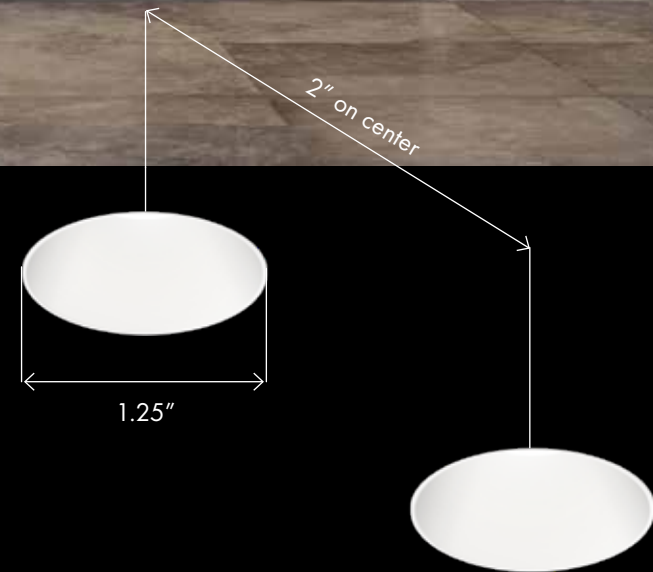

INTRODUCING

the LittleOnes[®] Micro Doubles

1.25"

The 1.25" Aperture
Power Couple

the LittleOnes
Micro Doubles

Hello, Power Couple!

The LittleOnes® Family expands with a dynamic duo. Meet the LittleOnes® Micro Doubles. A collection of tiny 1.25-inch aperture Power Couples that deliver up to 1600 lumens while offering the family's signature glare control technology and minimal design.

MICRO DOUBLES COMBINATIONS

Experience twice the performance with the **LittleOnes Micro Doubles** featuring Double Downlight, Double Adjustable, Double Wall Wash or even a combination of Downlight and Wall Wash. Available in trimmed and trimless, round and square, with black and white finishes, there's an option for nearly every design intent. Choose combination finishes of black bevels with white flanges for visually quiet ceiling integrations.

Looking for application tips? →

SNAP FOR
APPLICATION GUIDE

	Trimless White	Trimless Black	Trimmed White Bevel	Trimmed Black Bevel
Double Downlight Round				
Double Downlight Square				
Double Adjustable Round				
Double Adjustable Square				
Double Wallwash Round				
Double Wallwash Square				
One Downlight & One Wallwash Round				
One Downlight & One Wallwash Square				

LITTLE

1.25" Aperture x 2

SHAPE

Round and Square

CONSISTENT AESTHETIC

Perfect Match to the LittleOnes Micro and Micro Multi-Cell

TRIM OPTIONS

Trimmed, Trimless