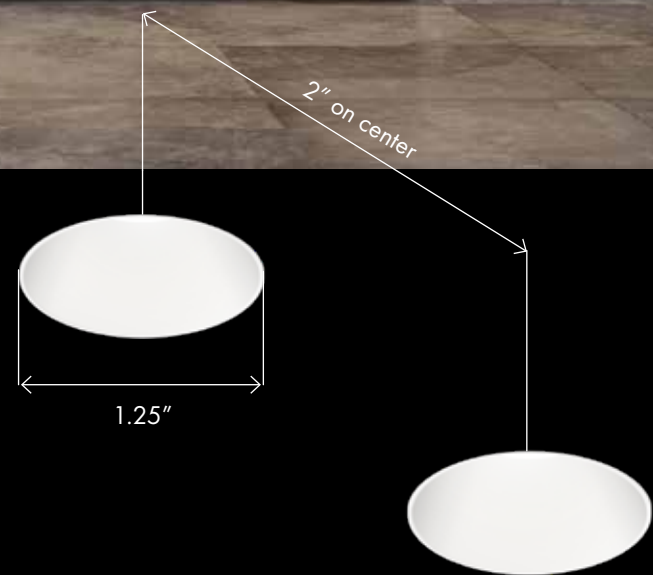

INTRODUCING

the LittleOnes[®] Micro Doubles

1.25"

The 1.25" Aperture
Power Couple

the LittleOnes
Micro Doubles

Hello, Power Couple!

The LittleOnes® Family expands with a dynamic duo. Meet the LittleOnes® Micro Doubles. A collection of tiny 1.25-inch aperture Power Couples that deliver up to 1600 lumens while offering the family's signature glare control technology and minimal design.

MICRO DOUBLES COMBINATIONS

Experience twice the performance with the **LittleOnes Micro Doubles** featuring Double Downlight, Double Adjustable, Double Wall Wash or even a combination of Downlight and Wall Wash. Available in trimmed and trimless, round and square, with black and white finishes, there's an option for nearly every design intent. Choose combination finishes of black bevels with white flanges for visually quiet ceiling integrations.

Looking for application tips? →

USA
Lighting
SNAP FOR
APPLICATION GUIDE

	Trimless White	Trimless Black	Trimmed White Bevel	Trimmed Black Bevel
Double Downlight Round				
Double Downlight Square				
Double Adjustable Round				
Double Adjustable Square				
Double Wallwash Round				
Double Wallwash Square				
One Downlight & One Wallwash Round				
One Downlight & One Wallwash Square				

LITTLE

1.25" Aperture x 2

SHAPE

Round and Square

CONSISTENT AESTHETIC

Perfect Match to the LittleOnes Micro and Micro Multi-Cell

TRIM OPTIONS

Trimmed, Trimless