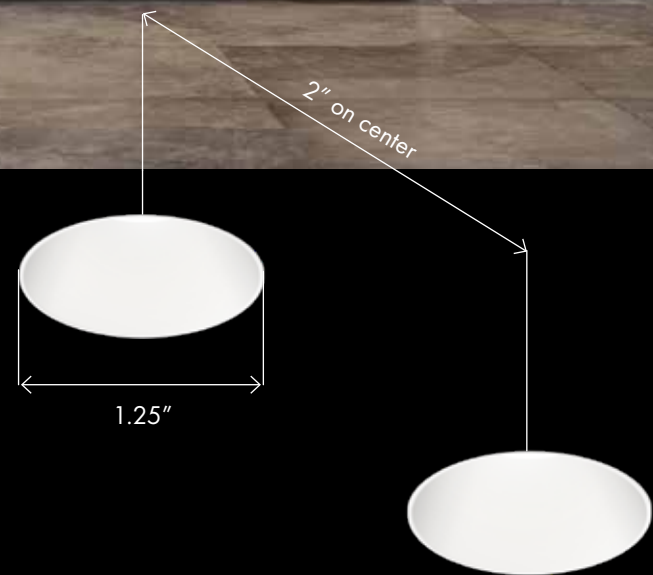

Hello, Power Couple!

The LittleOnes® Family expands with a dynamic duo. Meet the LittleOnes® Micro Doubles. A collection of tiny 1.25-inch aperture Power Couples that deliver up to 1600 lumens while offering the family's signature glare control technology and minimal design.