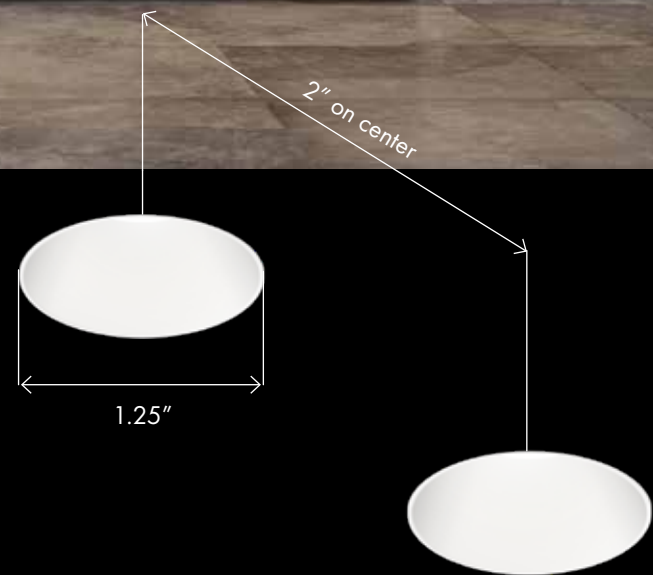

INTRODUCING

the LittleOnes[®] Micro Doubles

1.25"

The 1.25" Aperture
Power Couple

the LittleOnes
Micro Doubles

Hello, Power Couple!

The LittleOnes® Family expands with a dynamic duo. Meet the LittleOnes® Micro Doubles. A collection of tiny 1.25-inch aperture Power Couples that deliver up to 1600 lumens while offering the family's signature glare control technology and minimal design.

MICRO DOUBLES COMBINATIONS

Experience twice the performance with the **LittleOnes Micro Doubles** featuring Double Downlight, Double Adjustable, Double Wall Wash or even a combination of Downlight and Wall Wash. Available in trimmed and trimless, round and square, with black and white finishes, there's an option for nearly every design intent. Choose combination finishes of black bevels with white flanges for visually quiet ceiling integrations.

Looking for application tips? →

USAI
LIGHTING
SNAP FOR
APPLICATION GUIDE

	Trimless White	Trimless Black	Trimmed White Bevel	Trimmed Black Bevel
Double Downlight Round				
Double Downlight Square				
Double Adjustable Round				
Double Adjustable Square				
Double Wallwash Round				
Double Wallwash Square				
One Downlight & One Wallwash Round				
One Downlight & One Wallwash Square				

LITTLE

1.25" Aperture x 2

SHAPE

Round and Square

CONSISTENT AESTHETIC

Perfect Match to the LittleOnes Micro and Micro Multi-Cell

TRIM OPTIONS

Trimmed, Trimless