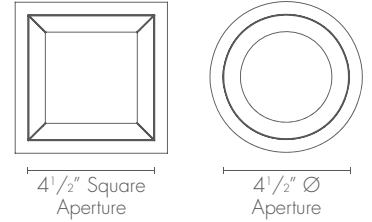

Photo: Miami in Focus

The Best Just Got Better

Introducing BeveLED 2.2, the newest generation of BeveLED LED downlights with 4.5" apertures. Product enhancements include Field Flexibility between trimmed, trimless and millwork for easy conversions in the field, comprehensive wet location ratings for bathrooms and showers, clear overspray protectors for installation convenience and premium 1% dimming – all provided standard. With our full family platform and iconic BeveLED look, BeveLED 2.2 provides everything you have come to expect, from USAI and more.