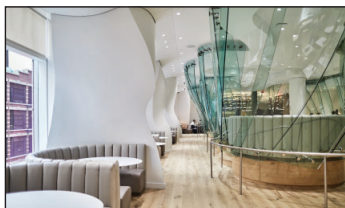

Color Select®

Color Select represents the next innovation in color control for advanced LED recessed lighting. Adjust color temperature from 6000K down to 2200K while independently adjusting intensity to achieve ultimate control over the quality of light in a space with a single fixture type.

Photo: @Jeremy Frechette