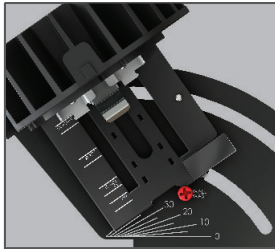

BeveLED[®] 2.2
Complete

USAI[®]
Lighting

Features At A Glance

Downlight, Adjustable and Wall Wash. All-In-One.

Adjustable Accessory Holder

Tool-Less Light Engine Replacement

Interchangeable Reflector System: 10°– 90°

Point Perfect
10° Beam Option

4.5" Aperture
Round and Square

Shallow Fit
Flat Housings Less Than 4" Tall

Trimless Millwork Option for
Round and Square Trims

USAI's LED Color Choices

Classic White®

Our proprietary LED light engines achieve a 2-step MacAdam ellipse along the black body locus, resulting in reliable and uniform color from fixture to fixture. You'll see the results in consistently beautiful light throughout your space, whichever USAI LED product you specify.