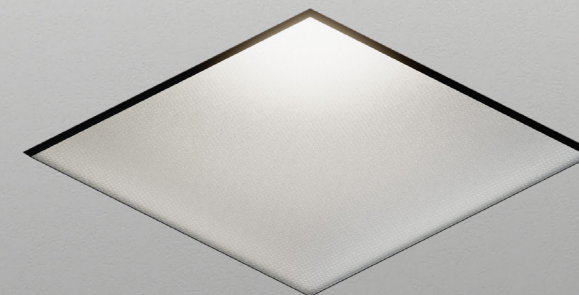

Truly Zero - Trimless 00" Regress

Designed for the ultimate quiet ceiling experience, this trimless fixture's glass aligns with the ceiling plane and appears to float gracefully with one singular identity for downlight, wall wash and adjustable options. Available in trimless and millwork.

Downlight, Adjustable, Wall Wash

One shared roomside appearance for 00" Regress

00" Regress
Trimless
White Edge Detail

00" Regress
Trimless
Black Edge Detail

Truly Subtle - ³/₈" Regress

Designed with an ultra quiet ³/₈" regress to create a separation of light that appears to sit deeper above. The visual result is a sophisticated level of detail in the ceiling with downlight, wall wash and adjustable options. Available in trimmed, trimless and millwork.