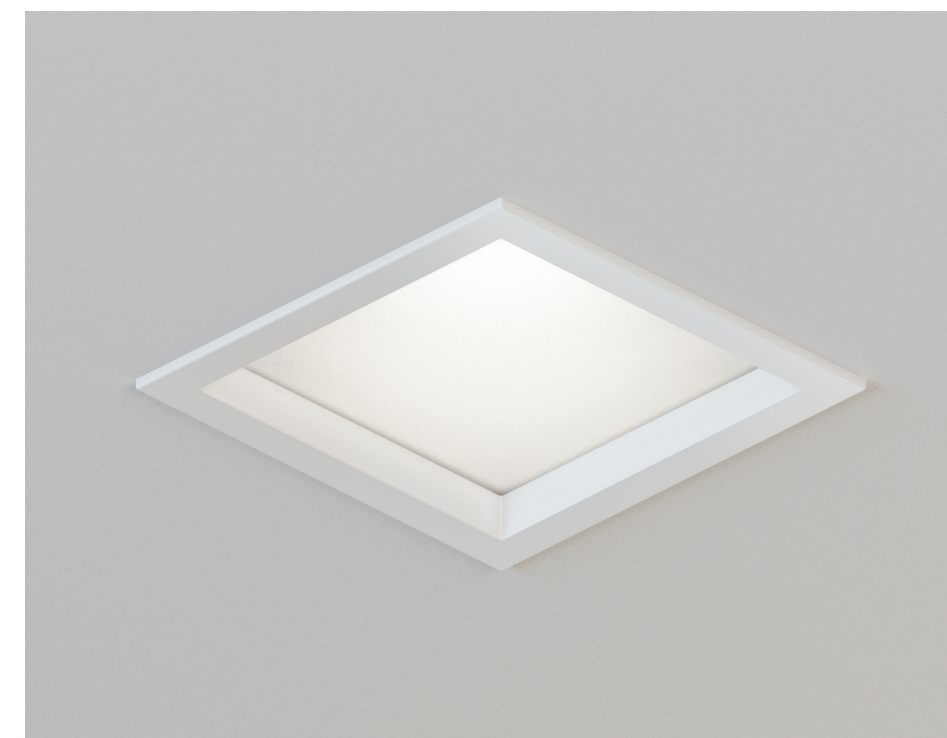

TrueZero³⁶⁰ is USAI's newest quiet product providing 360° comfort from every viewing angle in a space. Packed with up to 2555 glare-free delivered lumens, **TrueZero³⁶⁰** is designed with our unique new recessed lighting aesthetic and delivered with our **Quiet Comfort Optical System**.

THE RESULT: A unique and beautiful 3" downlight that provides the perfect balance of performance and comfort with the most seamless ceiling you will ever see.

Truly Zero - 00" Regress
A new flush glass aesthetic.

Truly Subtle - 3/8" Regress
A discrete regress.

Key Features

3" Aperture Square

Up to **2,555**
Glare-free Delivered Lumens

Two Trim Aesthetics
00" Regress and **3/8"** Regress

-  Downlight
-  Wall Wash
-  Adjustable

Downlight, Adjustable, Wall Wash

One shared roomside appearance for 00" Regress

00" Regress
Trimless
White Edge Detail

00" Regress
Trimless
Black Edge Detail

Truly Subtle - ³/₈" Regress

Designed with an ultra quiet ³/₈" regress to create a separation of light that appears to sit deeper above. The visual result is a sophisticated level of detail in the ceiling with downlight, wall wash and adjustable options. Available in trimmed, trimless and millwork.