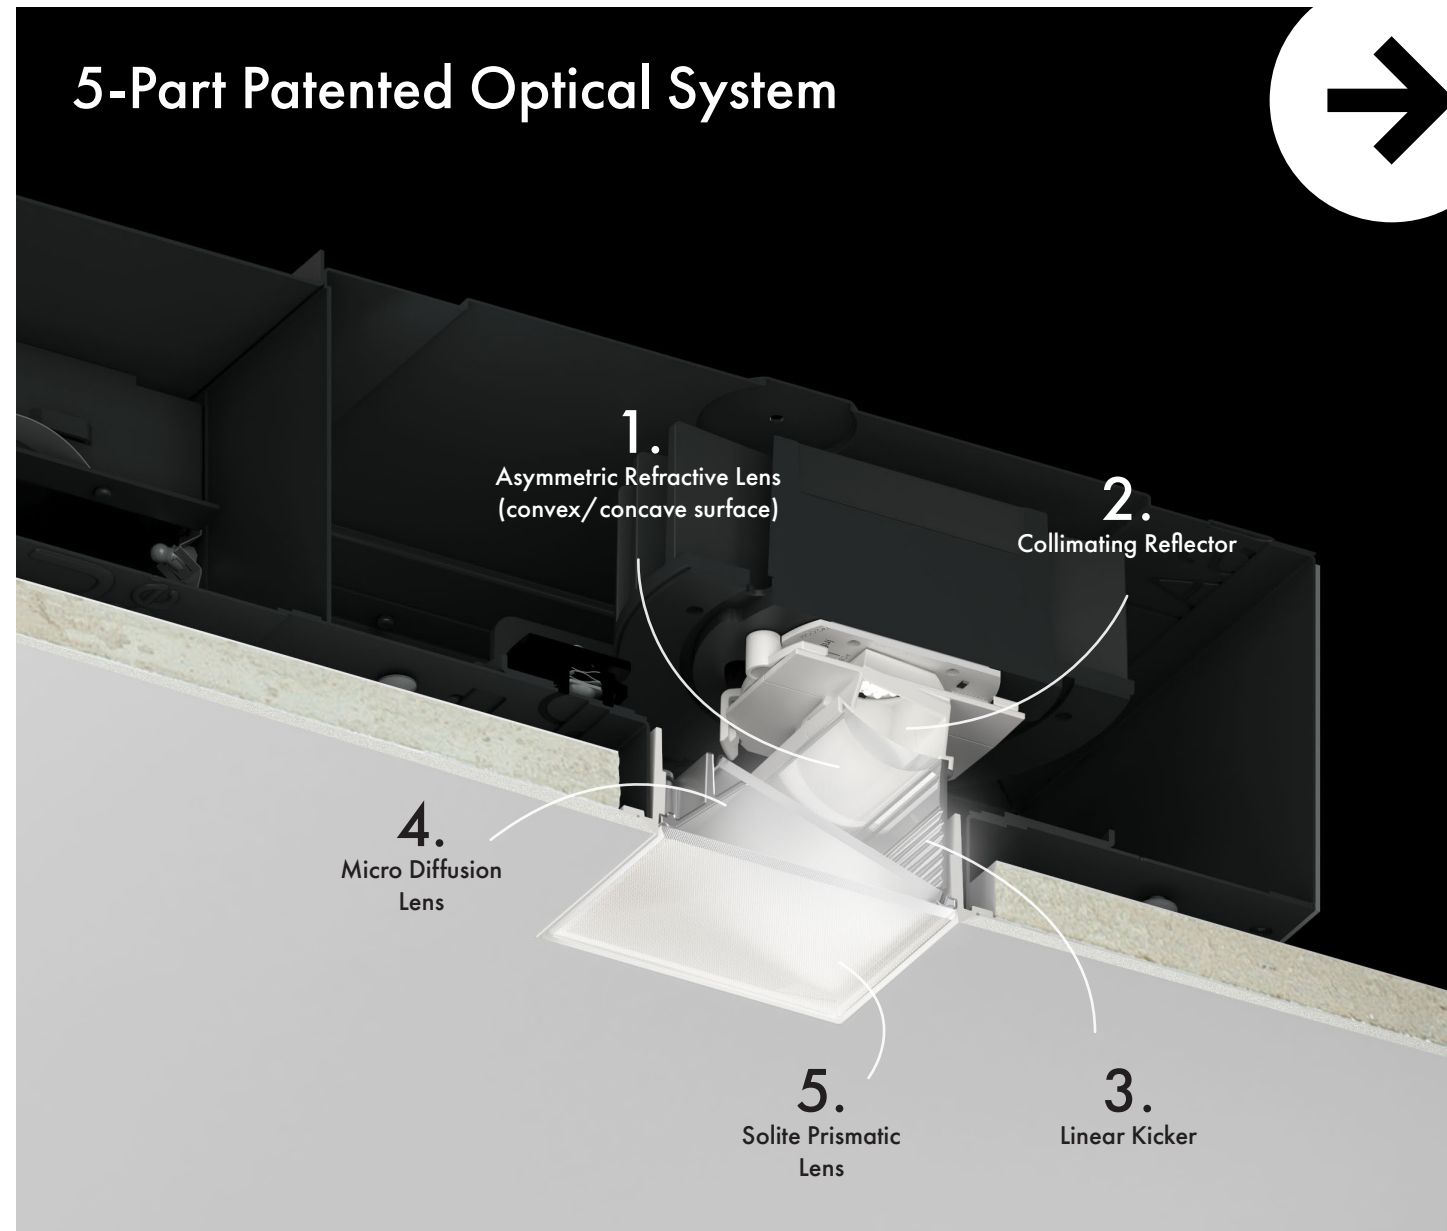

We Made This...

USAI's Exceptional Wall Wash

Designed for Comfort At Every Angle

Incredibly efficient in placing light where it's wanted, USAI's 5-part patented optical system keeps the beam focused and framed while preventing unwanted brightness from the light bouncing back into the room. The light source and fixture interior nearly disappear while maintaining a subtle luminance on the lens.

5-Part Patented Optical System

So You Get This

Choose What You See.

Light Where You Want It.

Here's what you are seeing...

Light is evenly and fully directed on the wall by Quiet Comfort™ Optics into multiple controlled directions:

1. Evenly up high and wide where the wall meets the ceiling.
2. Evenly down low to where the wall meets the floor.

RESULTS:

Wall Wash Perfected

The wall is perfectly illuminated with 360° glare-free comfort from all viewing angles and directions with virtually no backlight spilling into the room.