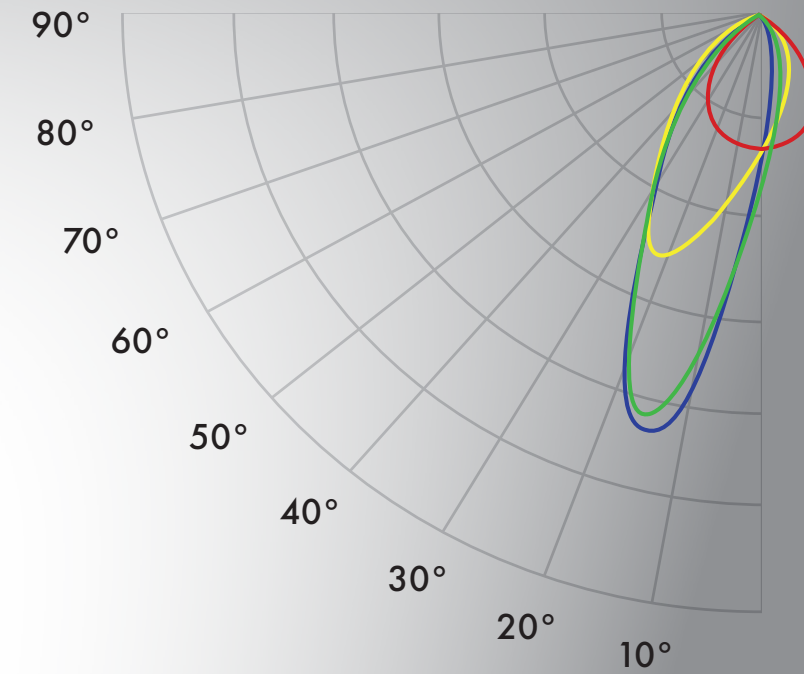

So You Get This

Choose What You See.

Light Where You Want It.

Here's what you are seeing...

Light is evenly and fully directed on the wall by Quiet Comfort™ Optics into multiple controlled directions:

1. Evenly up high and wide where the wall meets the ceiling.
2. Evenly down low to where the wall meets the floor.

RESULTS:

Wall Wash Perfected

The wall is perfectly illuminated with 360° glare-free comfort from all viewing angles and directions with virtually no backlight spilling into the room.

Fixture Location Flexibility

- Install as close as 12" away from wall
- Suggested distance is 24" - 36" away from the wall for 8' to 12' walls

Eliminates
backlight
and scatter

82%
light on
the wall