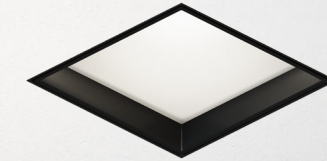

Downlight and Adjustable

³/₈" Regress
Ultra Quiet Trimless Downlight
Black Finish