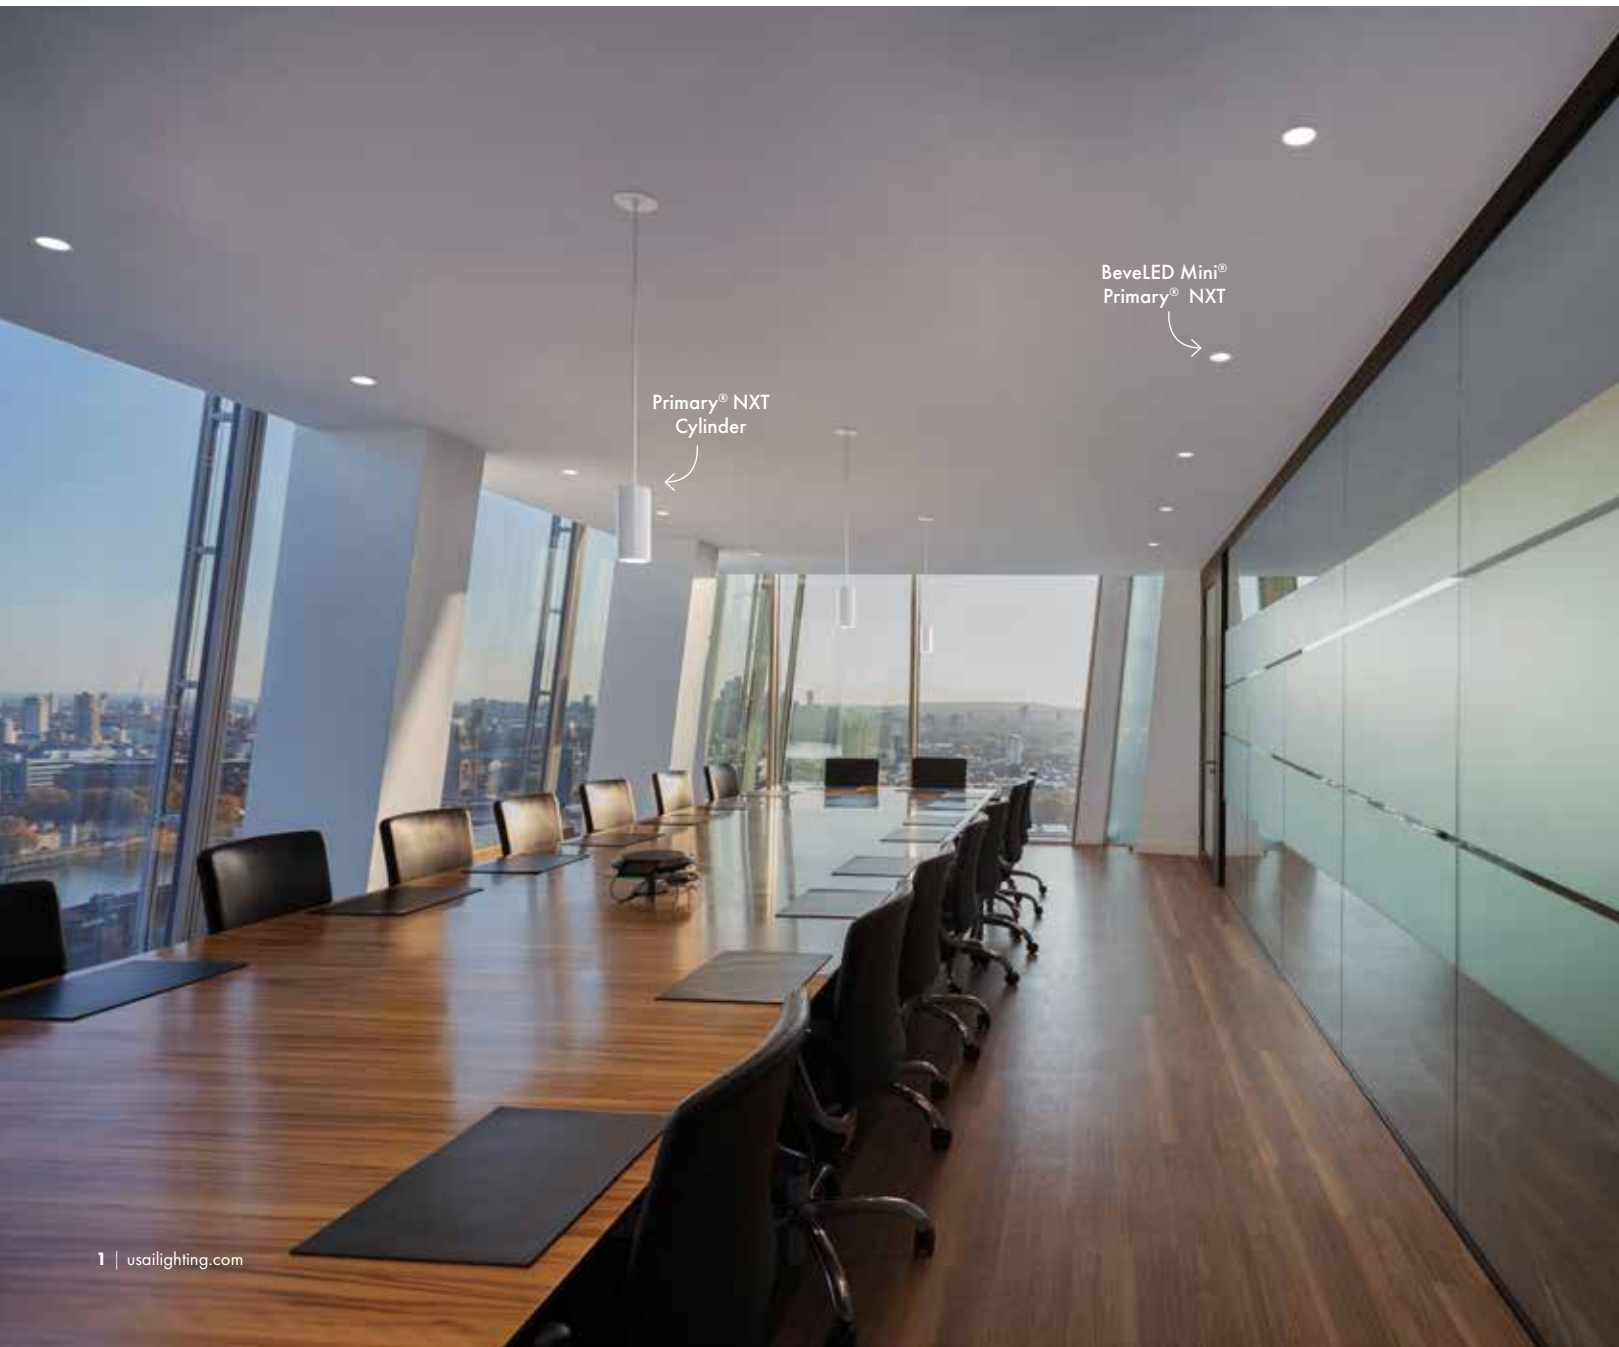

Quick Ship — Ships in 10 Days or Less

Tier 1 Budget Friendly

Welcome to USAI Lighting's Quick Ship Program, ensuring delivery within 10 days for orders of 100 pieces or fewer per fixture type. Ideal for fast-paced, cost-effective projects and applications, our **Tier 1 Primary® NXT** options offer USAI's superior white light in an elegant design. Choose from a selection of Quick Ship offerings including trimmed and trimless designs, available in white and black finishes in round and square shapes. These fixtures feature high CRI, multiple color temperatures, various beam spreads, and an integral Trimode driver (0-10V and Phase) with 1% dimming capability. Integrate seamlessly with other USAI Tier 1, 2, or 3 products to maintain a consistent aesthetic below the ceiling.

Ordering for Quick Ship

1. Clearly indicate "Quick Ship" on purchase orders. Purchase Orders must be marked for Quick Ship to ensure shipping within 10 days.
   - Quantities above 100. Consult with USAI Lighting for quantities above 100 pieces.
   - All Quick Ship orders are subject to availability. No returns, exchanges or restocking accepted.
   - USAI reserves the right to modify this program at any time.
2. Visit usailighting.com/quickship for updates.

SCAN to
Learn More

Recessed

BeveLED Mini® Primary® NXT

FEATURES

3" Aperture

Up to **1175**
Delivered Lumens

Square + Round

- Downlight
- Wall Wash
- Adjustable

Trimmed, Trimless

New Construction
and Insulation Contact
Housing Options

15W

27°, 30°, 50° Beam Options

Classic White®
2700K, 90+ CRI
and 3000K, 90+ CRI

T24/JA8

Trimode (0-10V and Phase)
dimming to 1%

Surface Mounts

Primary® NXT Cylinder

FEATURES

3.5" Aperture

Up to **1275**
Delivered Lumens

Round

- Downlight
- Cable, Pendant Stem,
  and Surface-Mounted
  Options

15W

35°, 65° Beam Options

Classic White®
3000K, 90+ CRI
and 3500K, 90+ CRI

Trimode (0-10V and Phase)
dimming to 1%