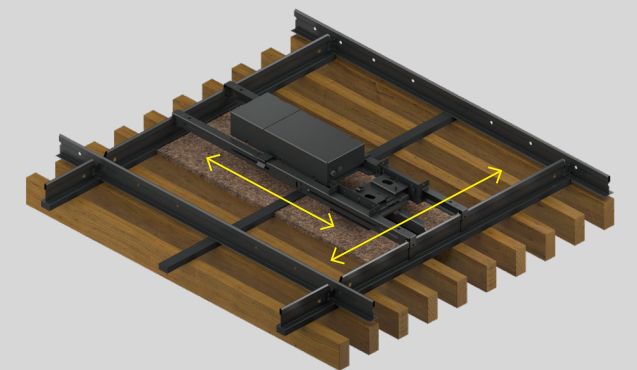

USAI Snap-In Mounting System

Slides in two directions for design flexibility.