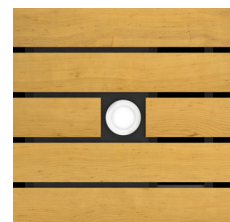

1.25"

(Vertical Slats*)

Micro

1.25"

*Only available with Micro

WoodWorks® Linear Solid Wood Panels (Horizontal Slats)

BeveLED 2.2

4.5"

4.5"

BeveLED Mini

3"

3"

Designed For A Perfect Fit

USAI Light fixtures are meticulously designed and engineered for a perfect fit for vertical and horizontal slats.

(For Horizontal Slats)

- Micro, BeveLED 2.2 and BeveLED Mini
- + WoodWorks Linear Solid Panels (Horizontal Slats)
- + WoodWorks Grille Tegular (Horizontal Slats)