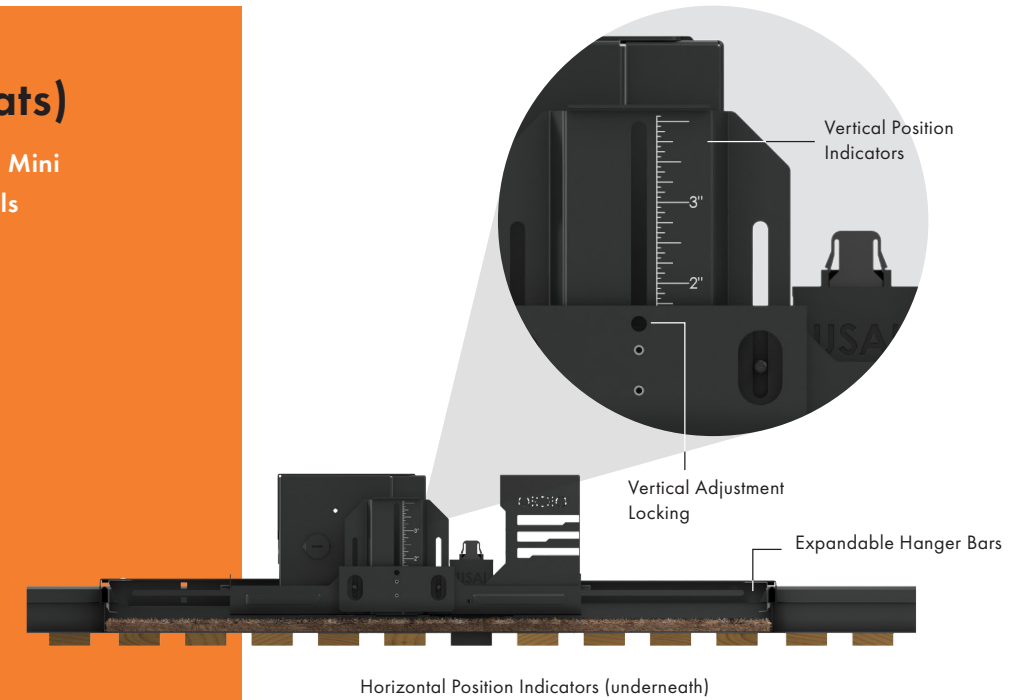

1.25"

(Vertical Slats*)

Micro

1.25"

*Only available with Micro

WoodWorks® Linear Solid Wood Panels (Horizontal Slats)

BeveLED 2.2

4.5"

4.5"

BeveLED Mini

3"

3"

Designed For A Perfect Fit

USAI Light fixtures are meticulously designed and engineered for a perfect fit for vertical and horizontal slats.

(For Horizontal Slats)

- Micro, BeveLED 2.2 and BeveLED Mini
- + WoodWorks Linear Solid Panels (Horizontal Slats)
- + WoodWorks Grille Tegular (Horizontal Slats)

- ✓ Perfectly Aligned Installation
- ✓ Patent Pending Snap-In Mounting System
- ✓ Clips onto Grid
- ✓ Bracket Ruler Indicators – quick, easy + accurate on-site height adjustment

(For Vertical Slats)

- MICRO with
- + WoodWorks Grille (Vertical Slats)
- + WoodWorks Grille Tegular (Vertical Slats)