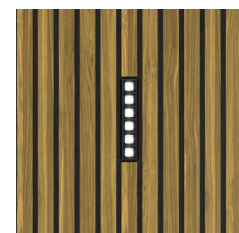

WoodWorks® Grille (Vertical Slats)

Micro
1.25"

WoodWorks® Grille Tegular (Horizontal Slats)

BeveLED Mini
3" | 3"

(Horizontal Slats)

Micro
1.25"

(Vertical Slats*)

Micro
1.25"

*Only available with Micro

WoodWorks® Linear Solid Wood Panels (Horizontal Planks)

BeveLED 2.2
4.5" | 4.5"

BeveLED Mini
3" | 3"

Designed For A Perfect Fit

USAI light fixtures are meticulously designed and engineered for a perfect fit for vertical and horizontal WoodWorks® ceiling panels.