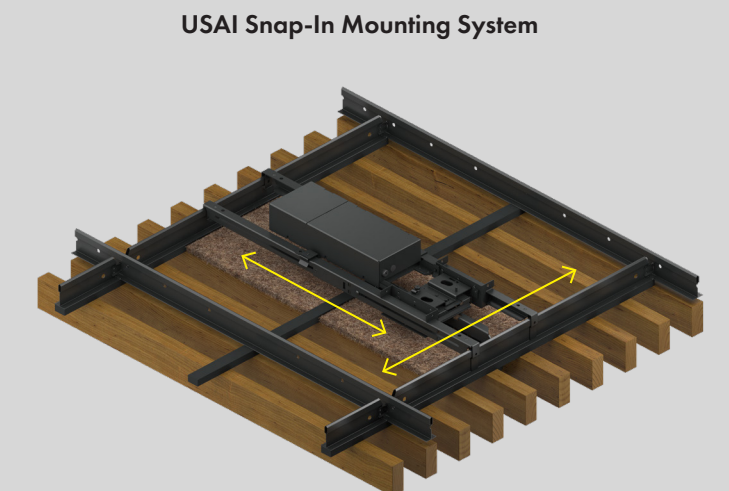

*Only available with Micro

WoodWorks® Linear Solid Wood Panels (Horizontal Planks)

BeveLED 2.2
4.5" | 4.5"

BeveLED Mini
3" | 3"

Designed For A Perfect Fit

USAI light fixtures are meticulously designed and engineered for a perfect fit for vertical and horizontal WoodWorks® ceiling panels.

(For Horizontal Slats)

- Micro, BeveLED 2.2 and BeveLED Mini
- + WoodWorks Linear Solid Panels (Horizontal Planks)
- + WoodWorks Grille Tegular (Horizontal Slats)

- ✓ Perfectly Aligned Installation
- ✓ Patent Pending Snap-In Mounting System
- ✓ Clips onto Grid
- ✓ Bracket Ruler Indicators – quick, easy + accurate on-site height adjustment

(For Vertical Slats)

- MICRO with
- + WoodWorks Grille (Vertical Slats)
- + WoodWorks Grille Tegular (Vertical Slats)

- ✓ Perfectly Aligned Installation
- ✓ Patent Pending Snap-In Mounting System
- ✓ Clips onto Grid
- ✓ Dedicated Brackets Coordinate with Armstrong Ceilings for a Perfect Height
- ✓ Sliding Housing Mounting System – provides flexibility with fixture placement