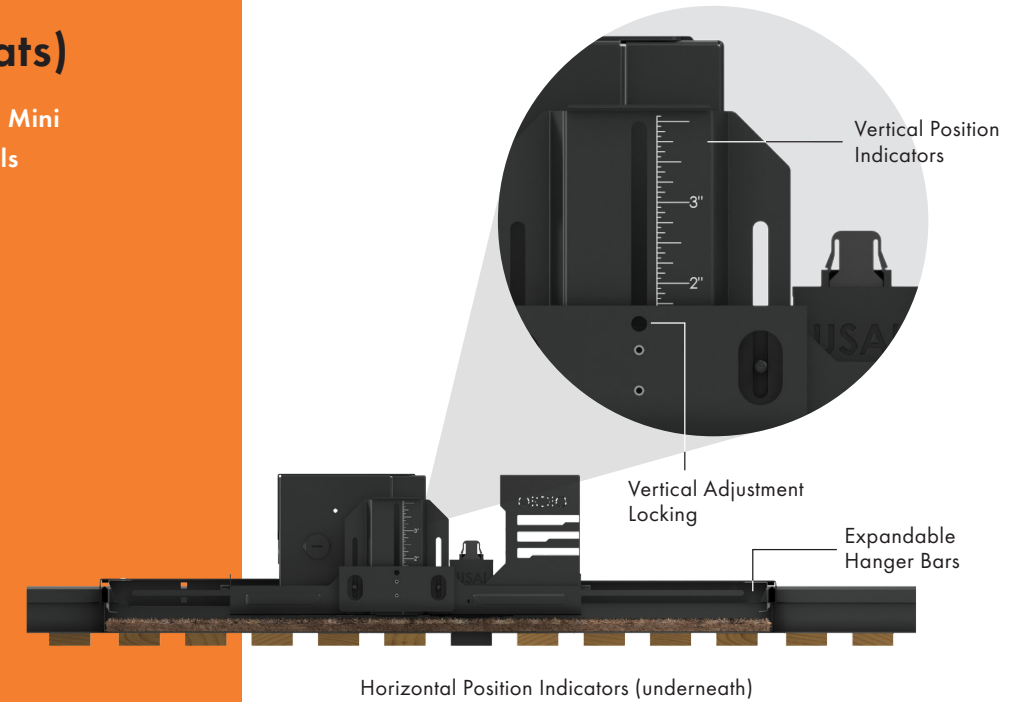

*Only available with Micro

WoodWorks® Linear Solid Wood Panels (Horizontal Planks)

BeveLED 2.2
4.5" | 4.5"

BeveLED Mini
3" | 3"

Designed For A Perfect Fit

USAI light fixtures are meticulously designed and engineered for a perfect fit for vertical and horizontal WoodWorks® ceiling panels.

(For Horizontal Slats)

- Micro, BeveLED 2.2 and BeveLED Mini
- + WoodWorks Linear Solid Panels (Horizontal Planks)
- + WoodWorks Grille Tegular (Horizontal Slats)

- ✓ Perfectly Aligned Installation
- ✓ Patent Pending Snap-In Mounting System
- ✓ Clips onto Grid
- ✓ Bracket Ruler Indicators – quick, easy + accurate on-site height adjustment