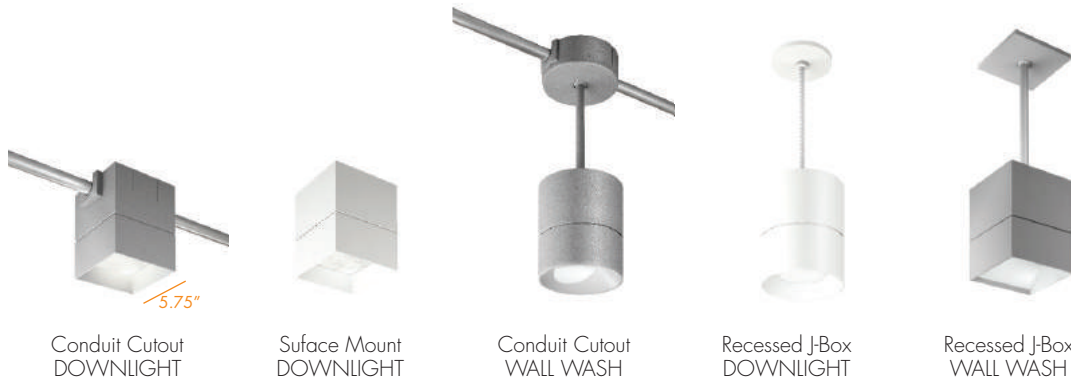

EVERY PROJECT

3.5" BeveLED Mini® Cylinder

OPTIONS

Length 8", 10"

Conduit Cutout Canopy
Recessed J-Box Canopy

Surface Mount
Rigid Stem Pendant
Cable Suspension

Downlight
Wall Wash

Warm Glow Dimming and
Color Select available in 10"
length only

Lengths available throughout product line

5.75" BeveLED® BLOCK

OPTIONS

Length 8", 10"

Conduit Cutout Canopy
Recessed J-Box Canopy

Surface Mount
Rigid Stem Pendant
Cable Suspension

Downlight
Wall Wash

Warm Glow Dimming
available in downlight
configurations only