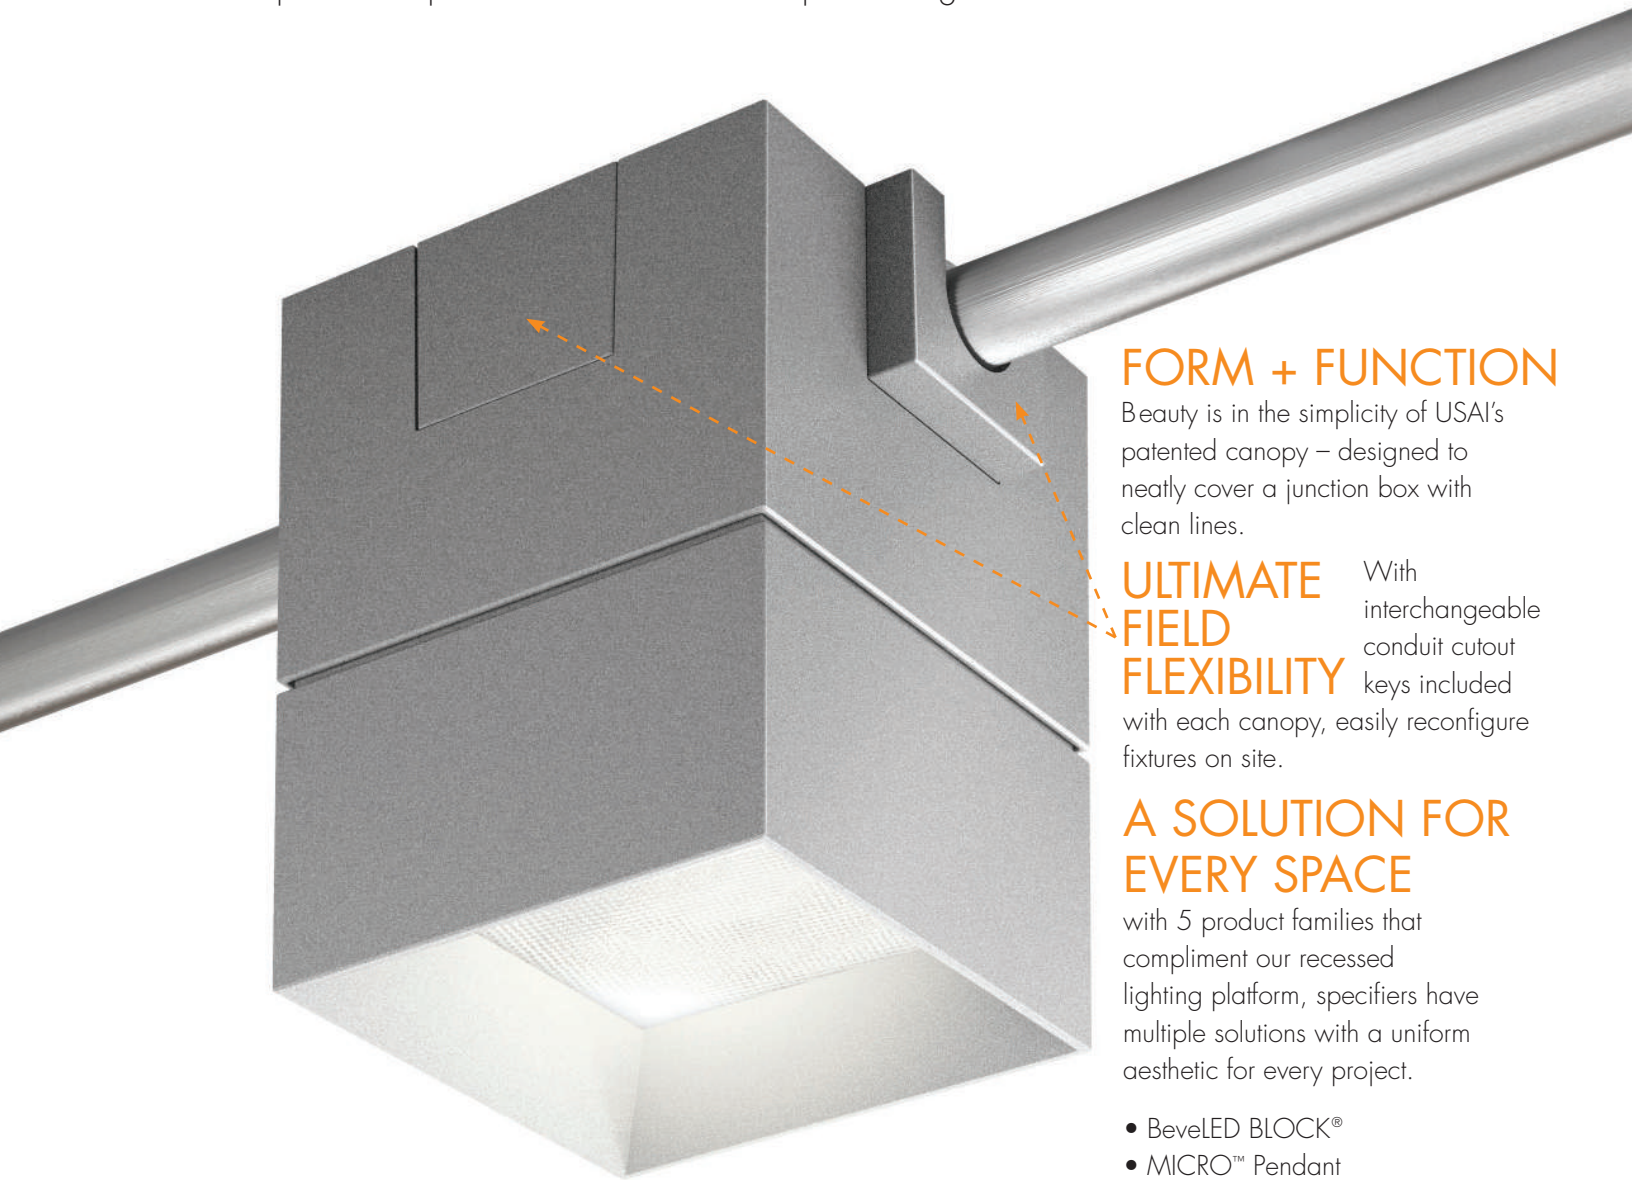

FORM + FUNCTION

Beauty is in the simplicity of USAI's patented canopy – designed to neatly cover a junction box with clean lines.

ULTIMATE FIELD FLEXIBILITY

With interchangeable conduit cutout keys included with each canopy, easily reconfigure fixtures on site.

BeveLED BLOCK[®]

BeveLED Block is specifically designed for use with surface-mounted conduit and junction boxes on ceilings where recessed lighting is not possible. Perfect for lofts, offices, and open architectural spaces.