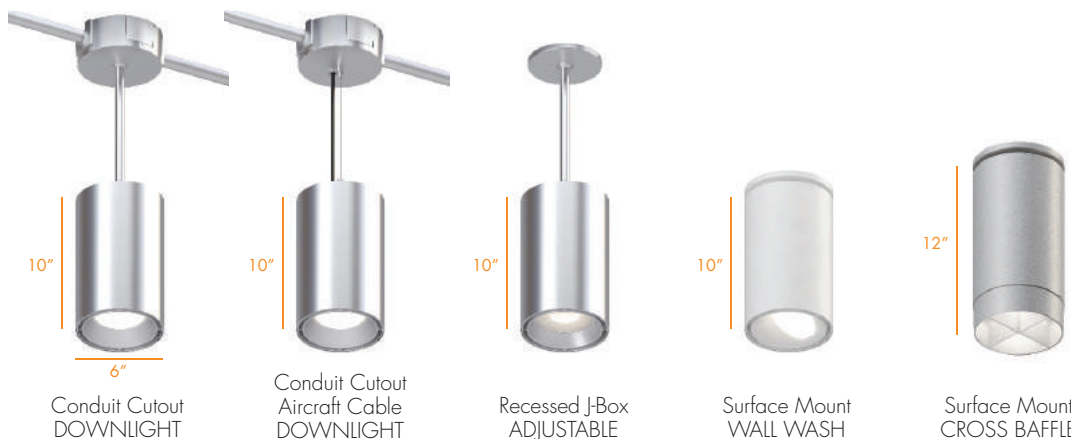

EVERY PROJECT

3.5" BeveLED Mini® Cylinder

OPTIONS

Length 8", 10"

Conduit Cutout Canopy
Recessed J-Box Canopy

Surface Mount
Rigid Stem Pendant
Cable Suspension

Downlight
Wall Wash

Warm Glow Dimming and
Color Select available in 10"
length only

Lengths available throughout product line

5.75" BeveLED® BLOCK

OPTIONS

Length 8", 10"

Conduit Cutout Canopy
Recessed J-Box Canopy

Surface Mount
Rigid Stem Pendant
Cable Suspension

Downlight
Wall Wash

Warm Glow Dimming
available in downlight
configurations only

6" BeveLED® 2.2 Cylinder

OPTIONS

Length 10", 12"

Conduit Cutout Canopy
Recessed J-Box Canopy

Surface Mount
Rigid Stem Pendant
Cable Suspension

Downlight
Adjustable
Wall Wash

Warm Glow Dimming, Color
Select and Infinite Color+
available in downlight
configurations only.