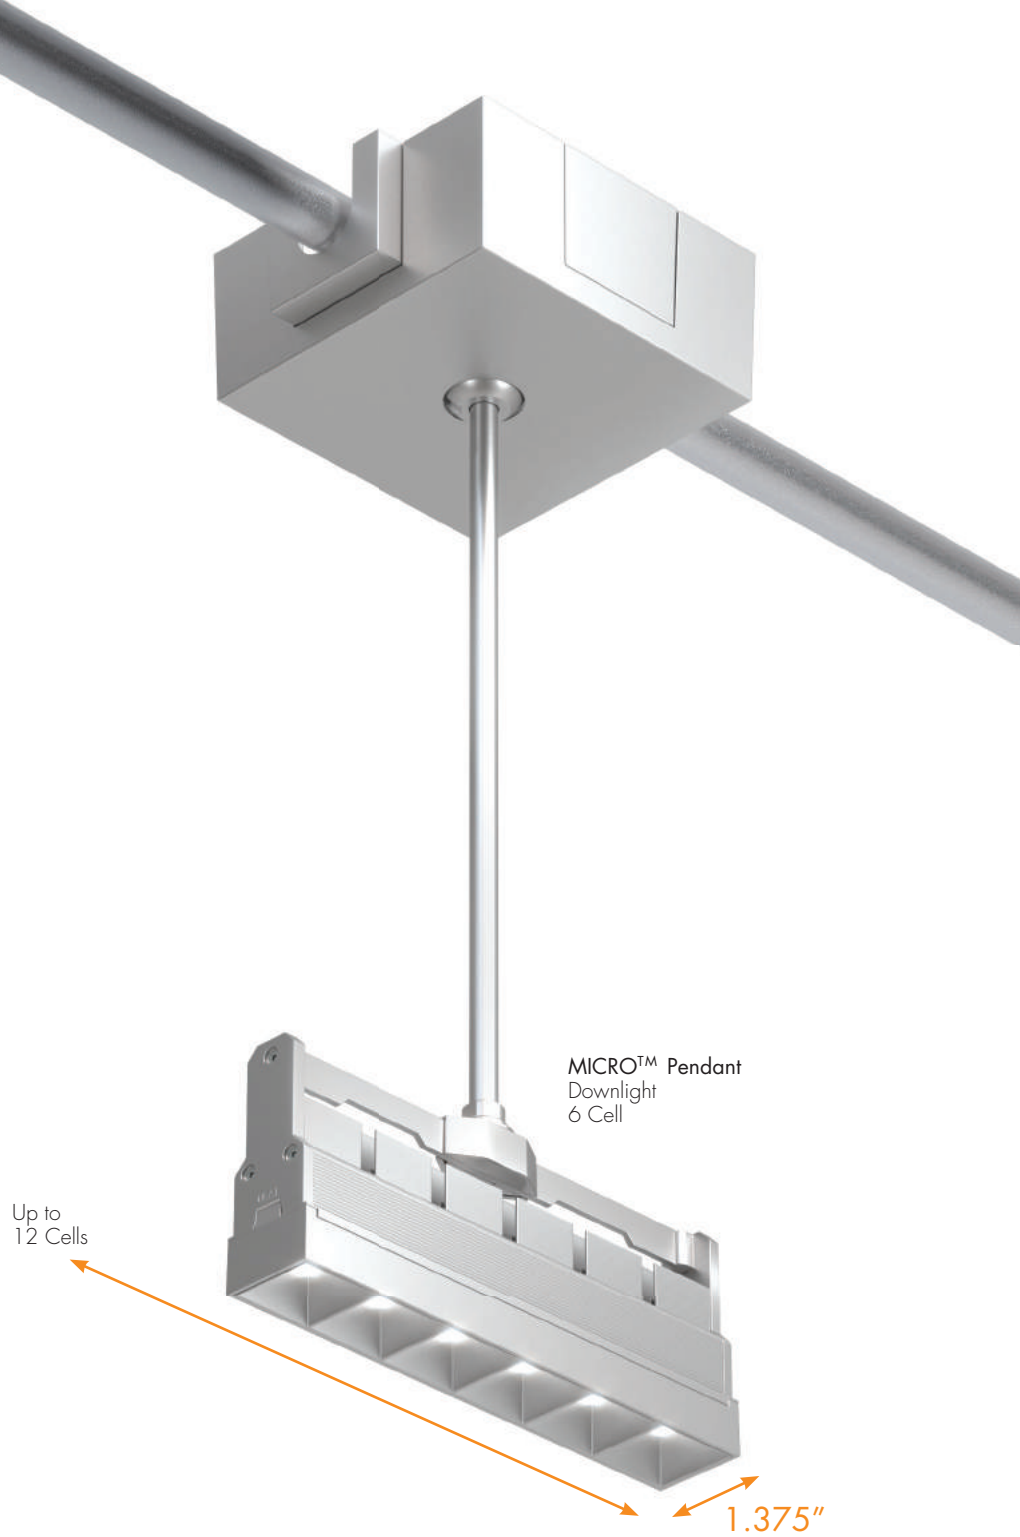

MICRO™ Pendant

USAI's smallest LED downlight form factor is now available in pendant mount configurations. Our stem-mount solution can be installed with any ceiling type, and Micro Pendant's sleek 1.375" profile integrates beautifully with wood grille ceiling systems.

Suspension options available for every cell size include recessed and surface-mounted junction boxes and conduit, remote and canopy-mounted dimming drivers, and beautifully anodized white, black and silver finishes.

MICRO™ PENDANT FAMILY INFORMATION

COLOR TECHNOLOGY	FUNCTION	SOURCE LUMENS	DELIVERED LUMENS	WATTAGE
CLASSIC WHITE®	DOWNLIGHT WALL WASH	750 - 4675	500 - 3125	8W - 41W