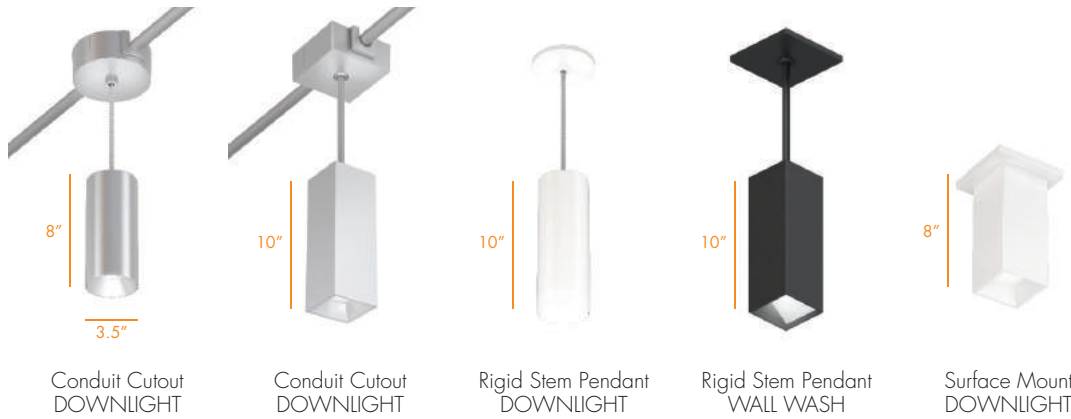

NanoLED® Cylinder and NanoLED® Glow Cylinder

OPTIONS

Length 6", 10"
Glass Length 2", 3"

Conduit Cutout Canopy
Recessed J-Box Canopy

Surface Mount
Rigid Stem Pendant
Cable Suspension

Downlight

Lengths available throughout product line

EVERY PROJECT

3.5" BeveLED Mini® Cylinder

OPTIONS

Length 8", 10"

Conduit Cutout Canopy
Recessed J-Box Canopy

Surface Mount
Rigid Stem Pendant
Cable Suspension

Downlight
Wall Wash

Warm Glow Dimming and
Color Select available in 10"
length only