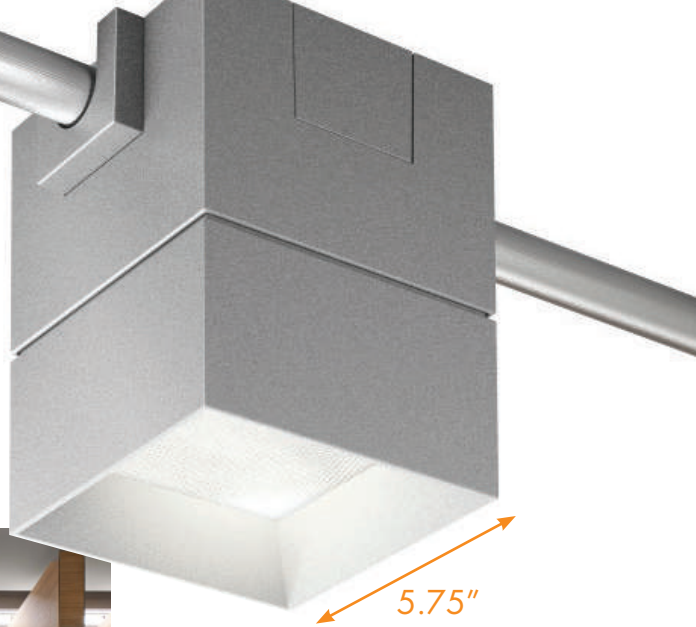

BeveLED BLOCK[®]

BeveLED Block is specifically designed for use with surface-mounted conduit and junction boxes on ceilings where recessed lighting is not possible. Perfect for lofts, offices, and open architectural spaces.