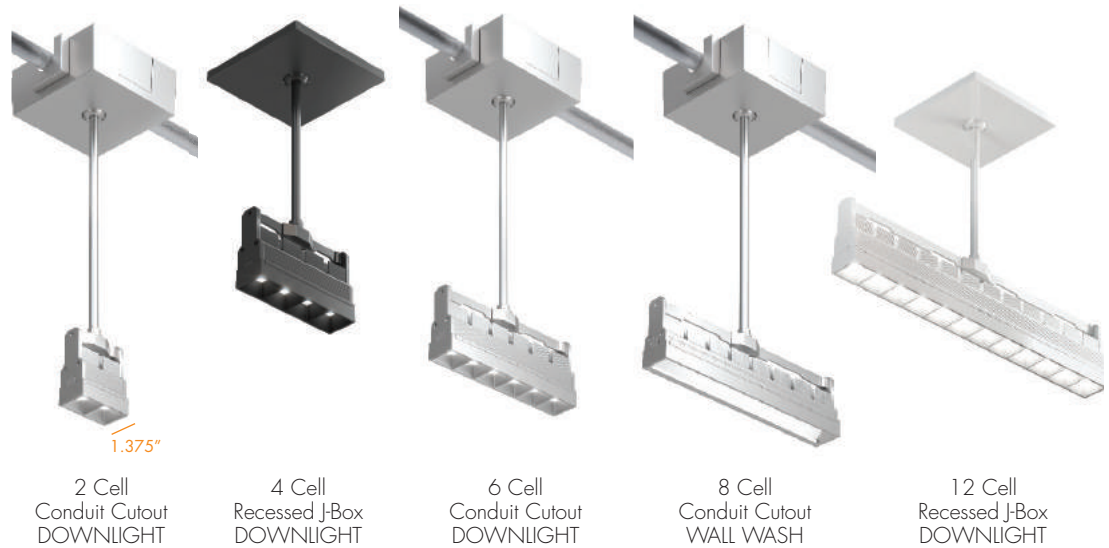

Mounting Legend

| CONDUIT CUTOOUT | | FLAT CANOPY MOUNT | | | SURFACE MOUNT | INTERCHANGEABLE KEYS |
|---|---|---|---|---|---|---|
|  |  |  |  |  |  |  |
| Pendant Canopy | Surface Mount | Aircraft Cable Pendant | Cable Pendant | Rigid Stem Pendant | Surface Mount | Conduit Cutout Key Solid Key |

1.375"

MICRO™ Pendant

OPTIONS

Cells, 2, 4, 6, 8, 12

Conduit Cutout Canopy
Recessed J-Box Canopy

Rigid Stem Pendant

Downlight
Wall Wash

3"

NanoLED® Cylinder and NanoLED® Glow Cylinder

OPTIONS

Length 6", 10"
Glass Length 2", 3"

Conduit Cutout Canopy
Recessed J-Box Canopy

Surface Mount
Rigid Stem Pendant
Cable Suspension

Downlight

Lengths available throughout product line