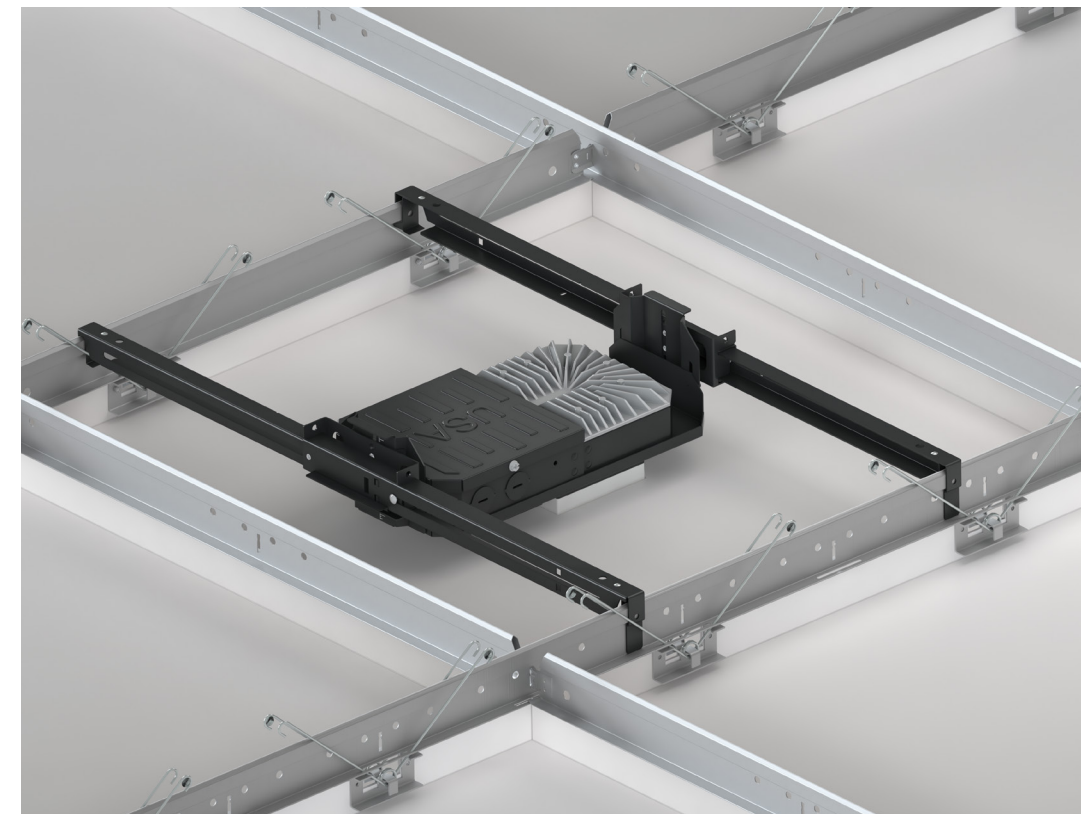

MetalWorks™ Torsion Spring Shapes
(shown with Whitelume finish)

BeveLED Mini®
3" Square

BeveLED® 2.2
4.5" Square

All of the Details Made Perfect

Engineered for the Ideal Fit

- ✓ Perfectly Precut Metal Tiles
- ✓ Perfectly Centered Light
- ✓ Perfectly Aligned Installation
- ✓ Easy Mounting
- ✓ Quick Installation
- ✓ No Cutting
- ✓ No Mess
- ✓ No Mistakes, No Waste
- ✓ Seismically rated for D, E, and F areas
- ✓ **Armstrong® Ceiling Solutions' Precut MetalWorks™ Panels** Exclusively Designed to Fit **USAI's BeveLED Mini® and BeveLED 2.2** Fixtures.

Shown with BeveLED Mini FT Housing

Perfectly Centered

Time to get creative. BeveLED Mini and BeveLED 2.2 square fixtures with MetalWorks™ ceiling panels in multiple shapes and sizes. Mix and match to explore new possibilities.