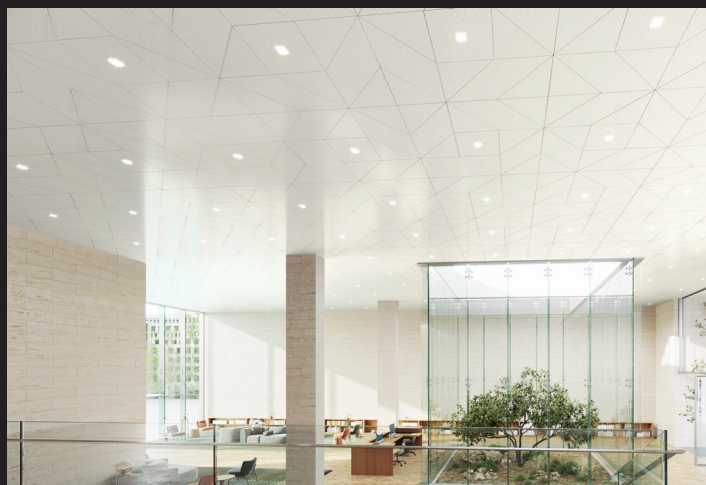

MetalWorks™ Torsion Spring Shapes
(shown with Whitelume finish)

BeveLED Mini®
3" Square

BeveLED® 2.2
4.5" Square

All of the Details Made Perfect

Engineered for the Ideal Fit

- ✓ Perfectly Precut Metal Tiles
- ✓ Perfectly Centered Light
- ✓ Perfectly Aligned Installation
- ✓ Easy Mounting
- ✓ Quick Installation
- ✓ No Cutting
- ✓ No Mess
- ✓ No Mistakes, No Waste
- ✓ Seismically rated for D, E, and F areas
- ✓ **Armstrong® Ceiling Solutions' Precut MetalWorks™ Panels** Exclusively Designed to Fit **USAI's BeveLED Mini® and BeveLED 2.2** Fixtures.