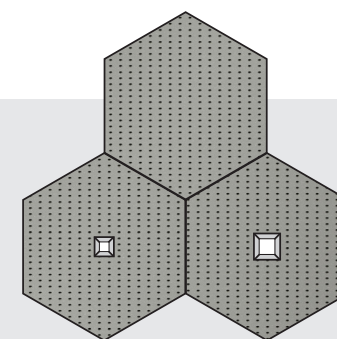

MetalWorks™ Torsion Spring Shapes
(shown with Whitelume finish)

BeveLED Mini®
3" Square

BeveLED® 2.2
4.5" Square

All of the Details Made Perfect

Engineered for the Ideal Fit

- ✓ Perfectly Precut Metal Tiles
- ✓ Perfectly Centered Light
- ✓ Perfectly Aligned Installation
- ✓ Easy Mounting
- ✓ Quick Installation
- ✓ No Cutting
- ✓ No Mess
- ✓ No Mistakes, No Waste
- ✓ Seismically rated for D, E, and F areas
- ✓ **Armstrong® Ceiling Solutions' Precut MetalWorks™ Panels** Exclusively Designed to Fit **USAI's BeveLED Mini® and BeveLED 2.2** Fixtures.

Shown with BeveLED Mini FT Housing

Perfectly Centered

Time to get creative. BeveLED Mini and BeveLED 2.2 square fixtures with MetalWorks™ ceiling panels in multiple shapes and sizes. Mix and match to explore new possibilities.