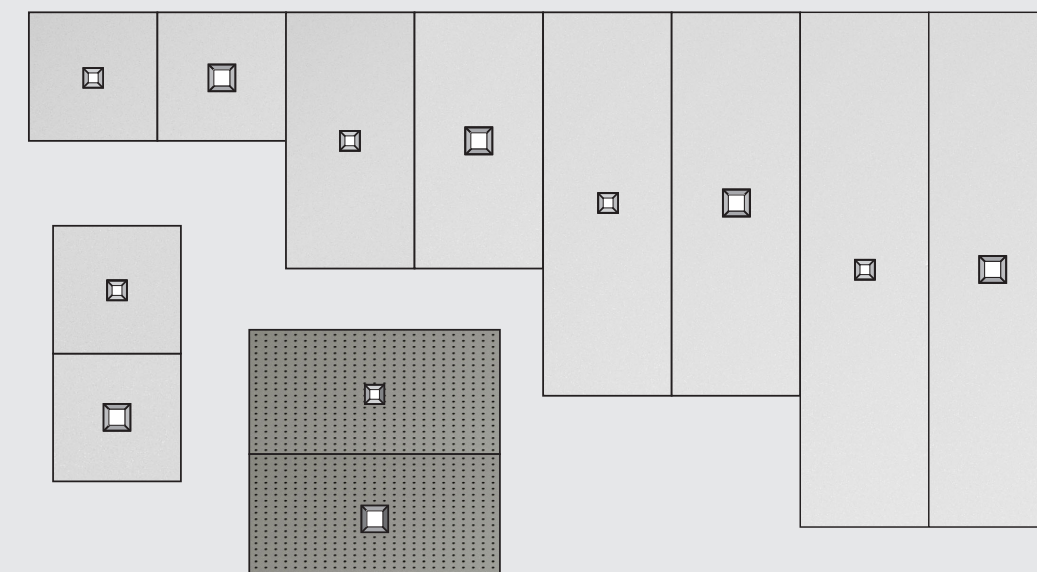

MetalWorks™ Torsion Spring Shapes
(shown with Whitelume finish)

BeveLED Mini®
3" Square

BeveLED® 2.2
4.5" Square

All of the Details Made Perfect

Engineered for the Ideal Fit

- ✓ Perfectly Precut Metal Tiles
- ✓ Perfectly Centered Light
- ✓ Perfectly Aligned Installation
- ✓ Easy Mounting
- ✓ Quick Installation
- ✓ No Cutting
- ✓ No Mess
- ✓ No Mistakes, No Waste
- ✓ Seismically rated for D, E, and F areas
- ✓ **Armstrong® Ceiling Solutions' Precut MetalWorks™ Panels** Exclusively Designed to Fit **USAI's BeveLED Mini® and BeveLED 2.2** Fixtures.

Shown with BeveLED Mini FT Housing

Perfectly Centered

Time to get creative. BeveLED Mini and BeveLED 2.2 square fixtures with MetalWorks™ ceiling panels in multiple shapes and sizes. Mix and match to explore new possibilities.

Features

4.5" Square

Downlight, Deep Regress, Adjustable, Wall Wash

775 to 3450 Delivered Lumens

USAI Color Technologies

- Classic White®
- Warm Glow® Dimming
- Color Select®
- Infinite Color+®

USAI Finishes