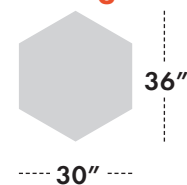

MetalWorks™ Ceilings Product Details

MetalWorks Torsion Spring

Size (width x length)

- 24" x 24"
- 24" x 48"
- 24" x 72"
- 24" x 96"

Perforation

M1 Unperforated
M15
M16

Edge

Square $15/16"$

MetalWorks Clip-on

Size (width x length)

- 24" x 24"
- 24" x 48"

Perforation

M1 Unperforated
M15
M16

Edge

Square - Butt Reveal $15/16"$

MetalWorks Torsion Spring Shapes

Configure with the below shapes

Rectangle

Choose Side A
24", 48", 72", 96"

Hexagon

Perforation

M1 Unperforated
M21

Edge

Gasketed Square $15/16"$