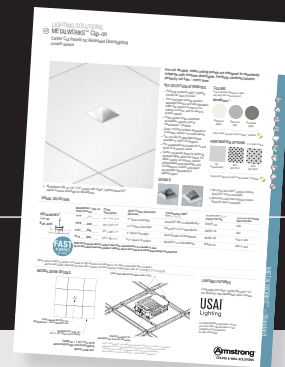

How To Specify

Ordering + Coordination

- USAI + Armstrong coordinate end-to-end until fixtures and ceilings are installed